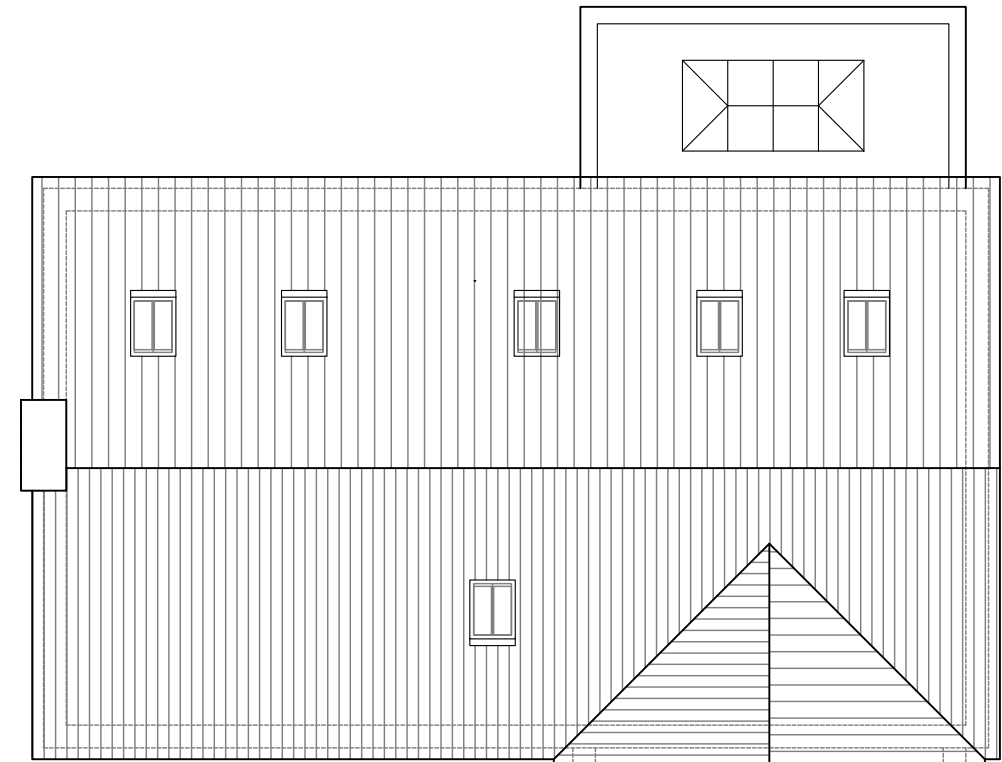

Second

Roof

Project  
Rev A 16/02/22 General updates to floor plans and elevations following review

Project  
**Former Doctors Surgery,  
Church Walk,  
Burnham Market.**  
Title  
**Proposed Floor Plans  
Plot 4**

Client  
**Goosebec Developments Ltd**

Drawn	RF	Checked	
Scale	1:100@A3	Approved	

© Copyright reserved

**L&S** **Lines & Squares Ltd**  
81 London Road  
Knebworth  
Herts SG3 6HG

Project No.	Drawing No.
LS707	P16 — A