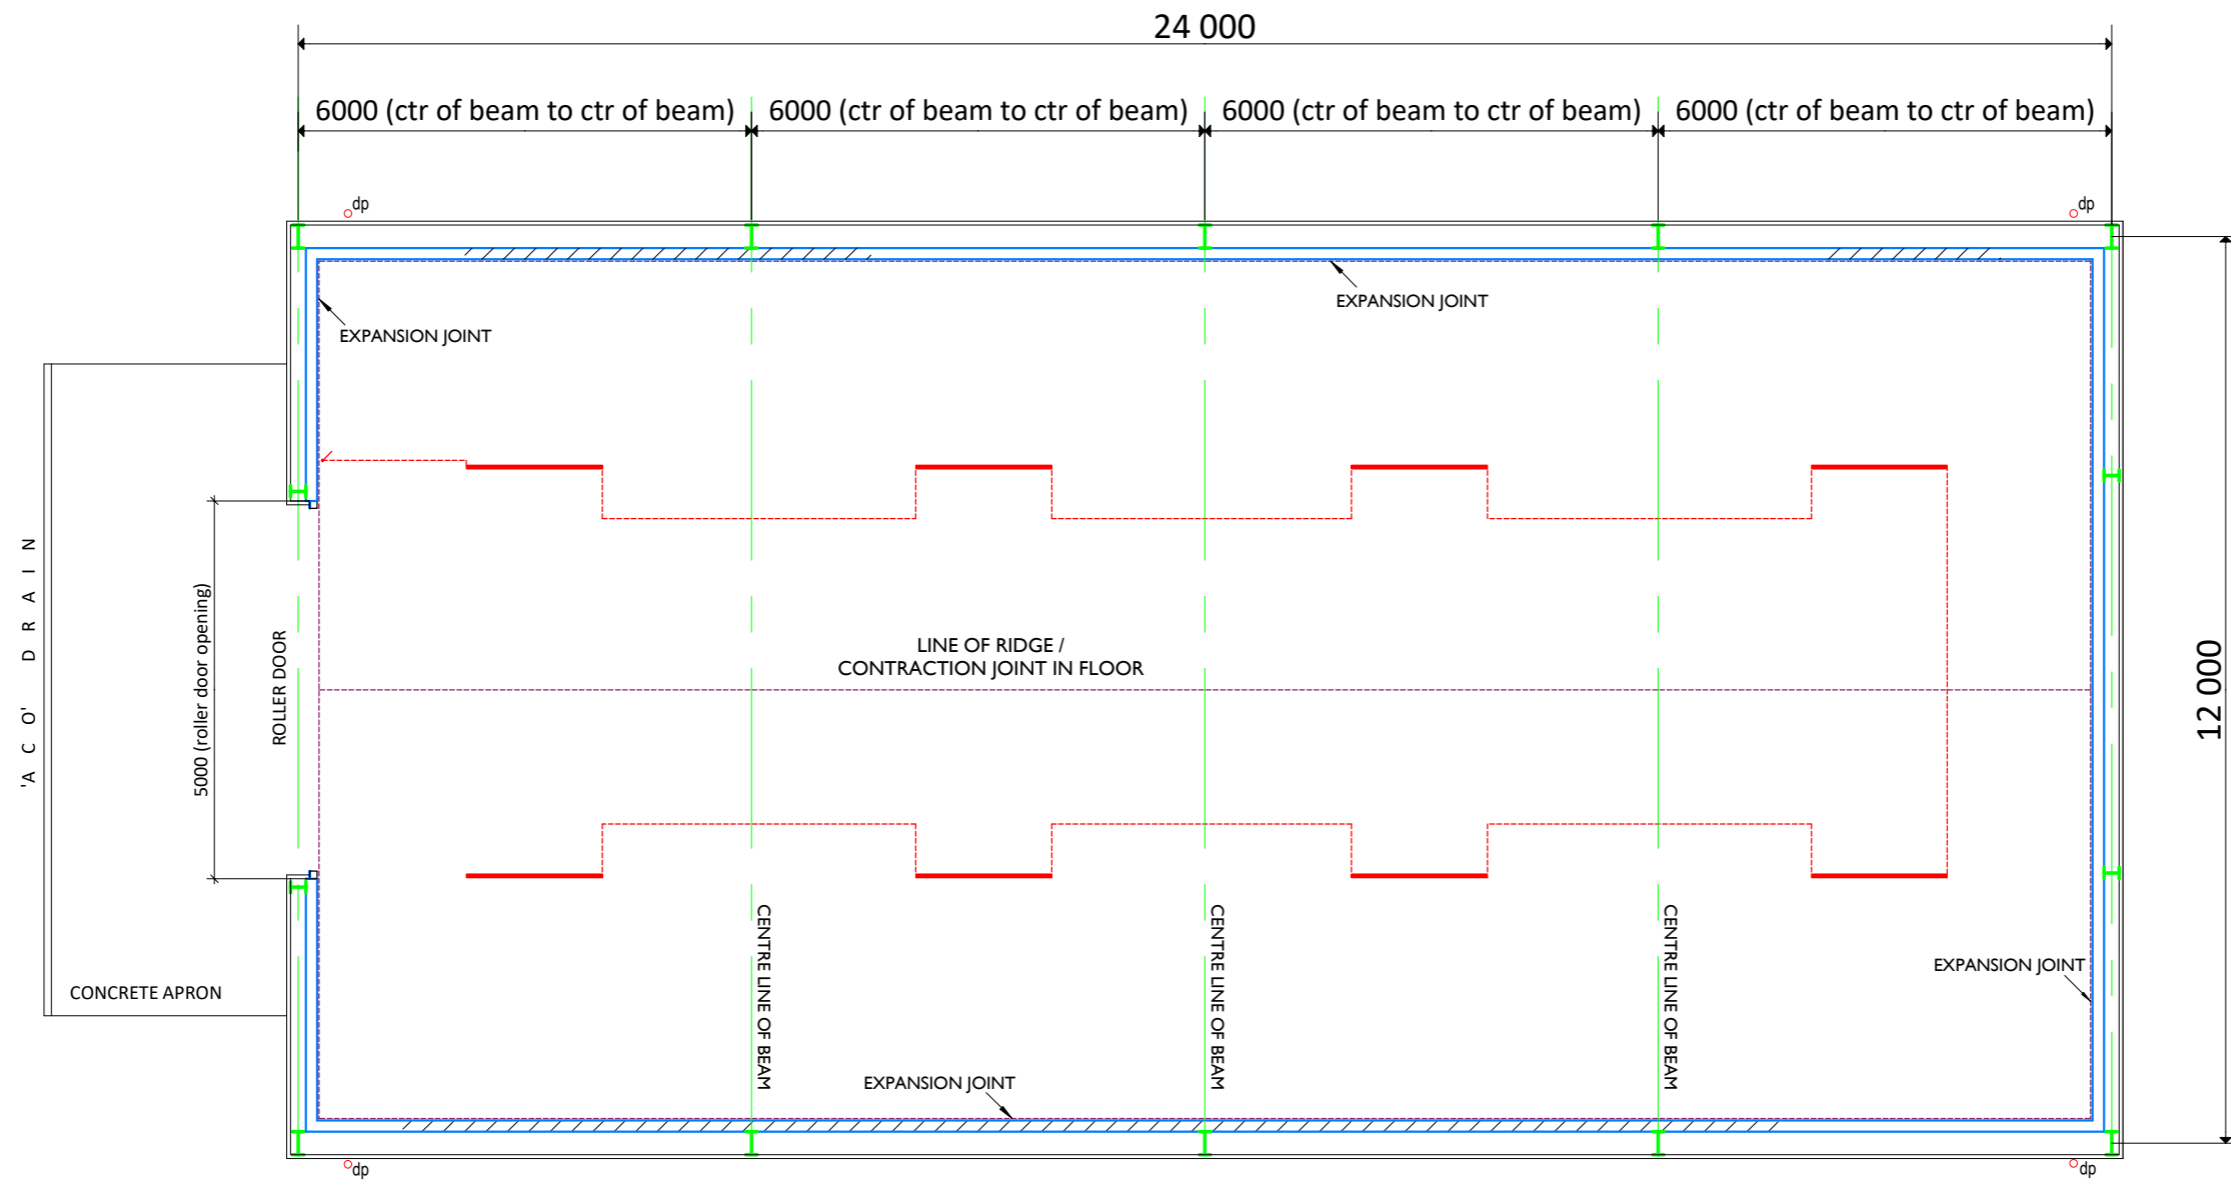

Bluehill, Craigellachie

GROUND FLOOR PLAN

DATE MAR 2022	SCALE AS STATED (A3)	DRG. NO. BLUE-FOR / PL / 01
------------------	-------------------------	--------------------------------

S Reid Design

CHARTERED ARCHITECTURAL DESIGN SERVICE