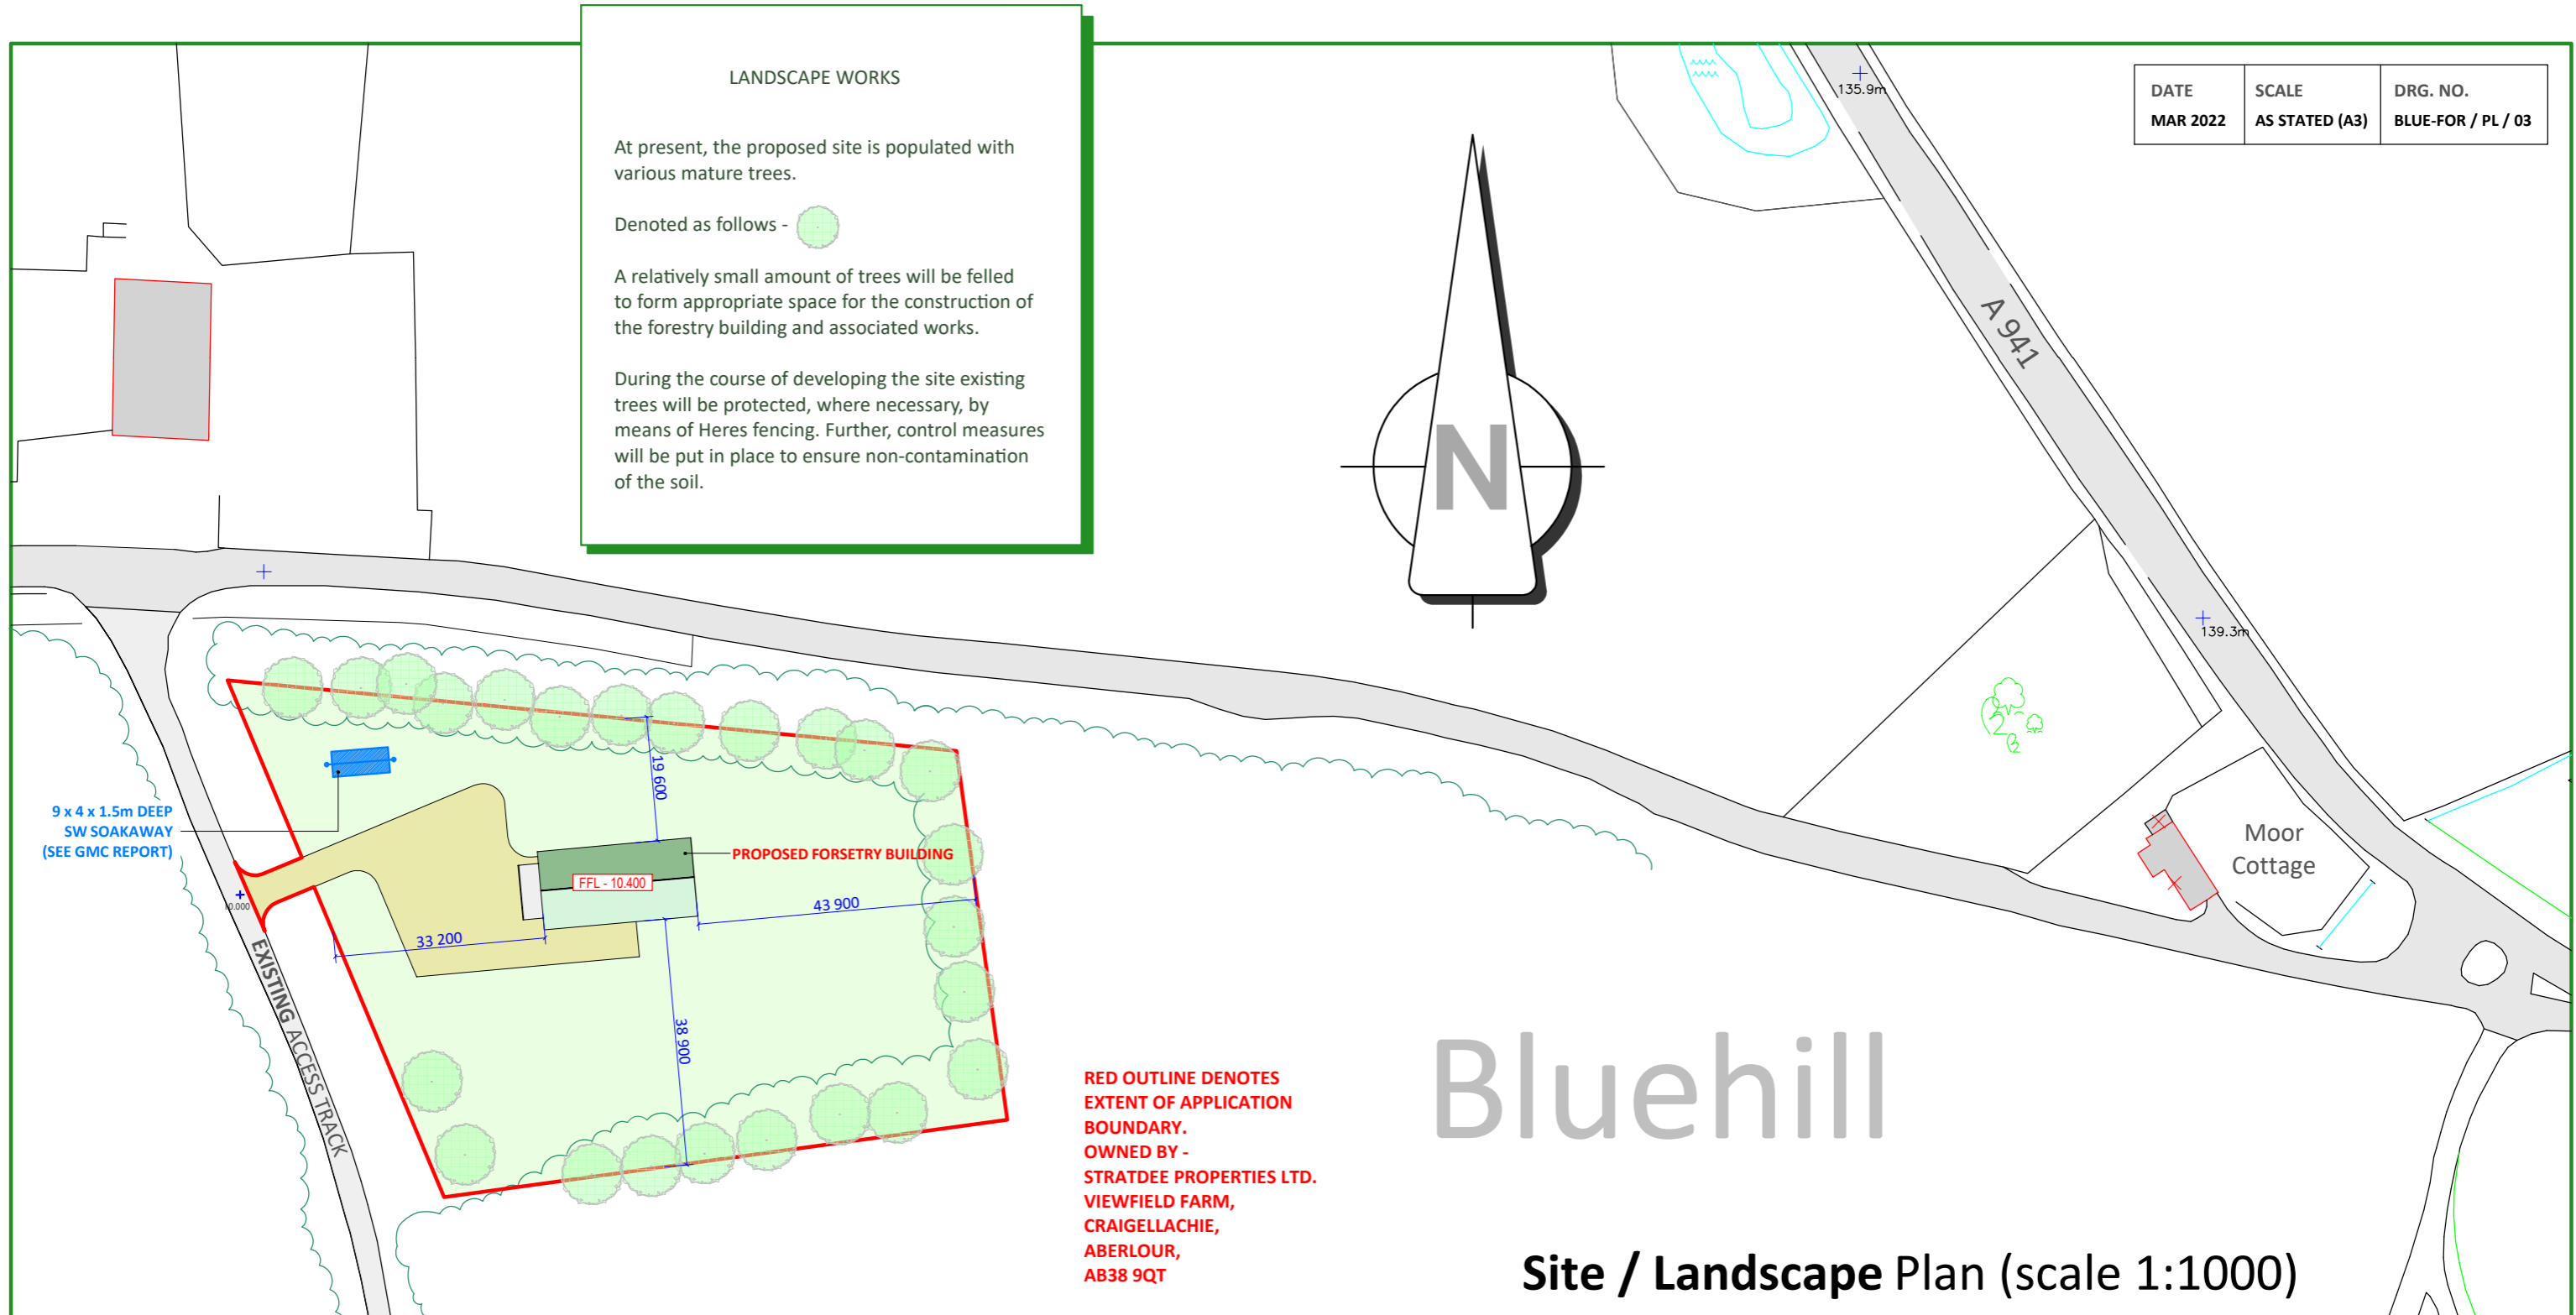

# Bluehill, Craigellachie

Proposed erection of general purpose forestry building and associated works At Bluehill, Craigellachie, Aberlour, Moray For Mr G.Strathdee

**S Reid Design**  
 CHARTERED ARCHITECTURAL DESIGN SERVICE