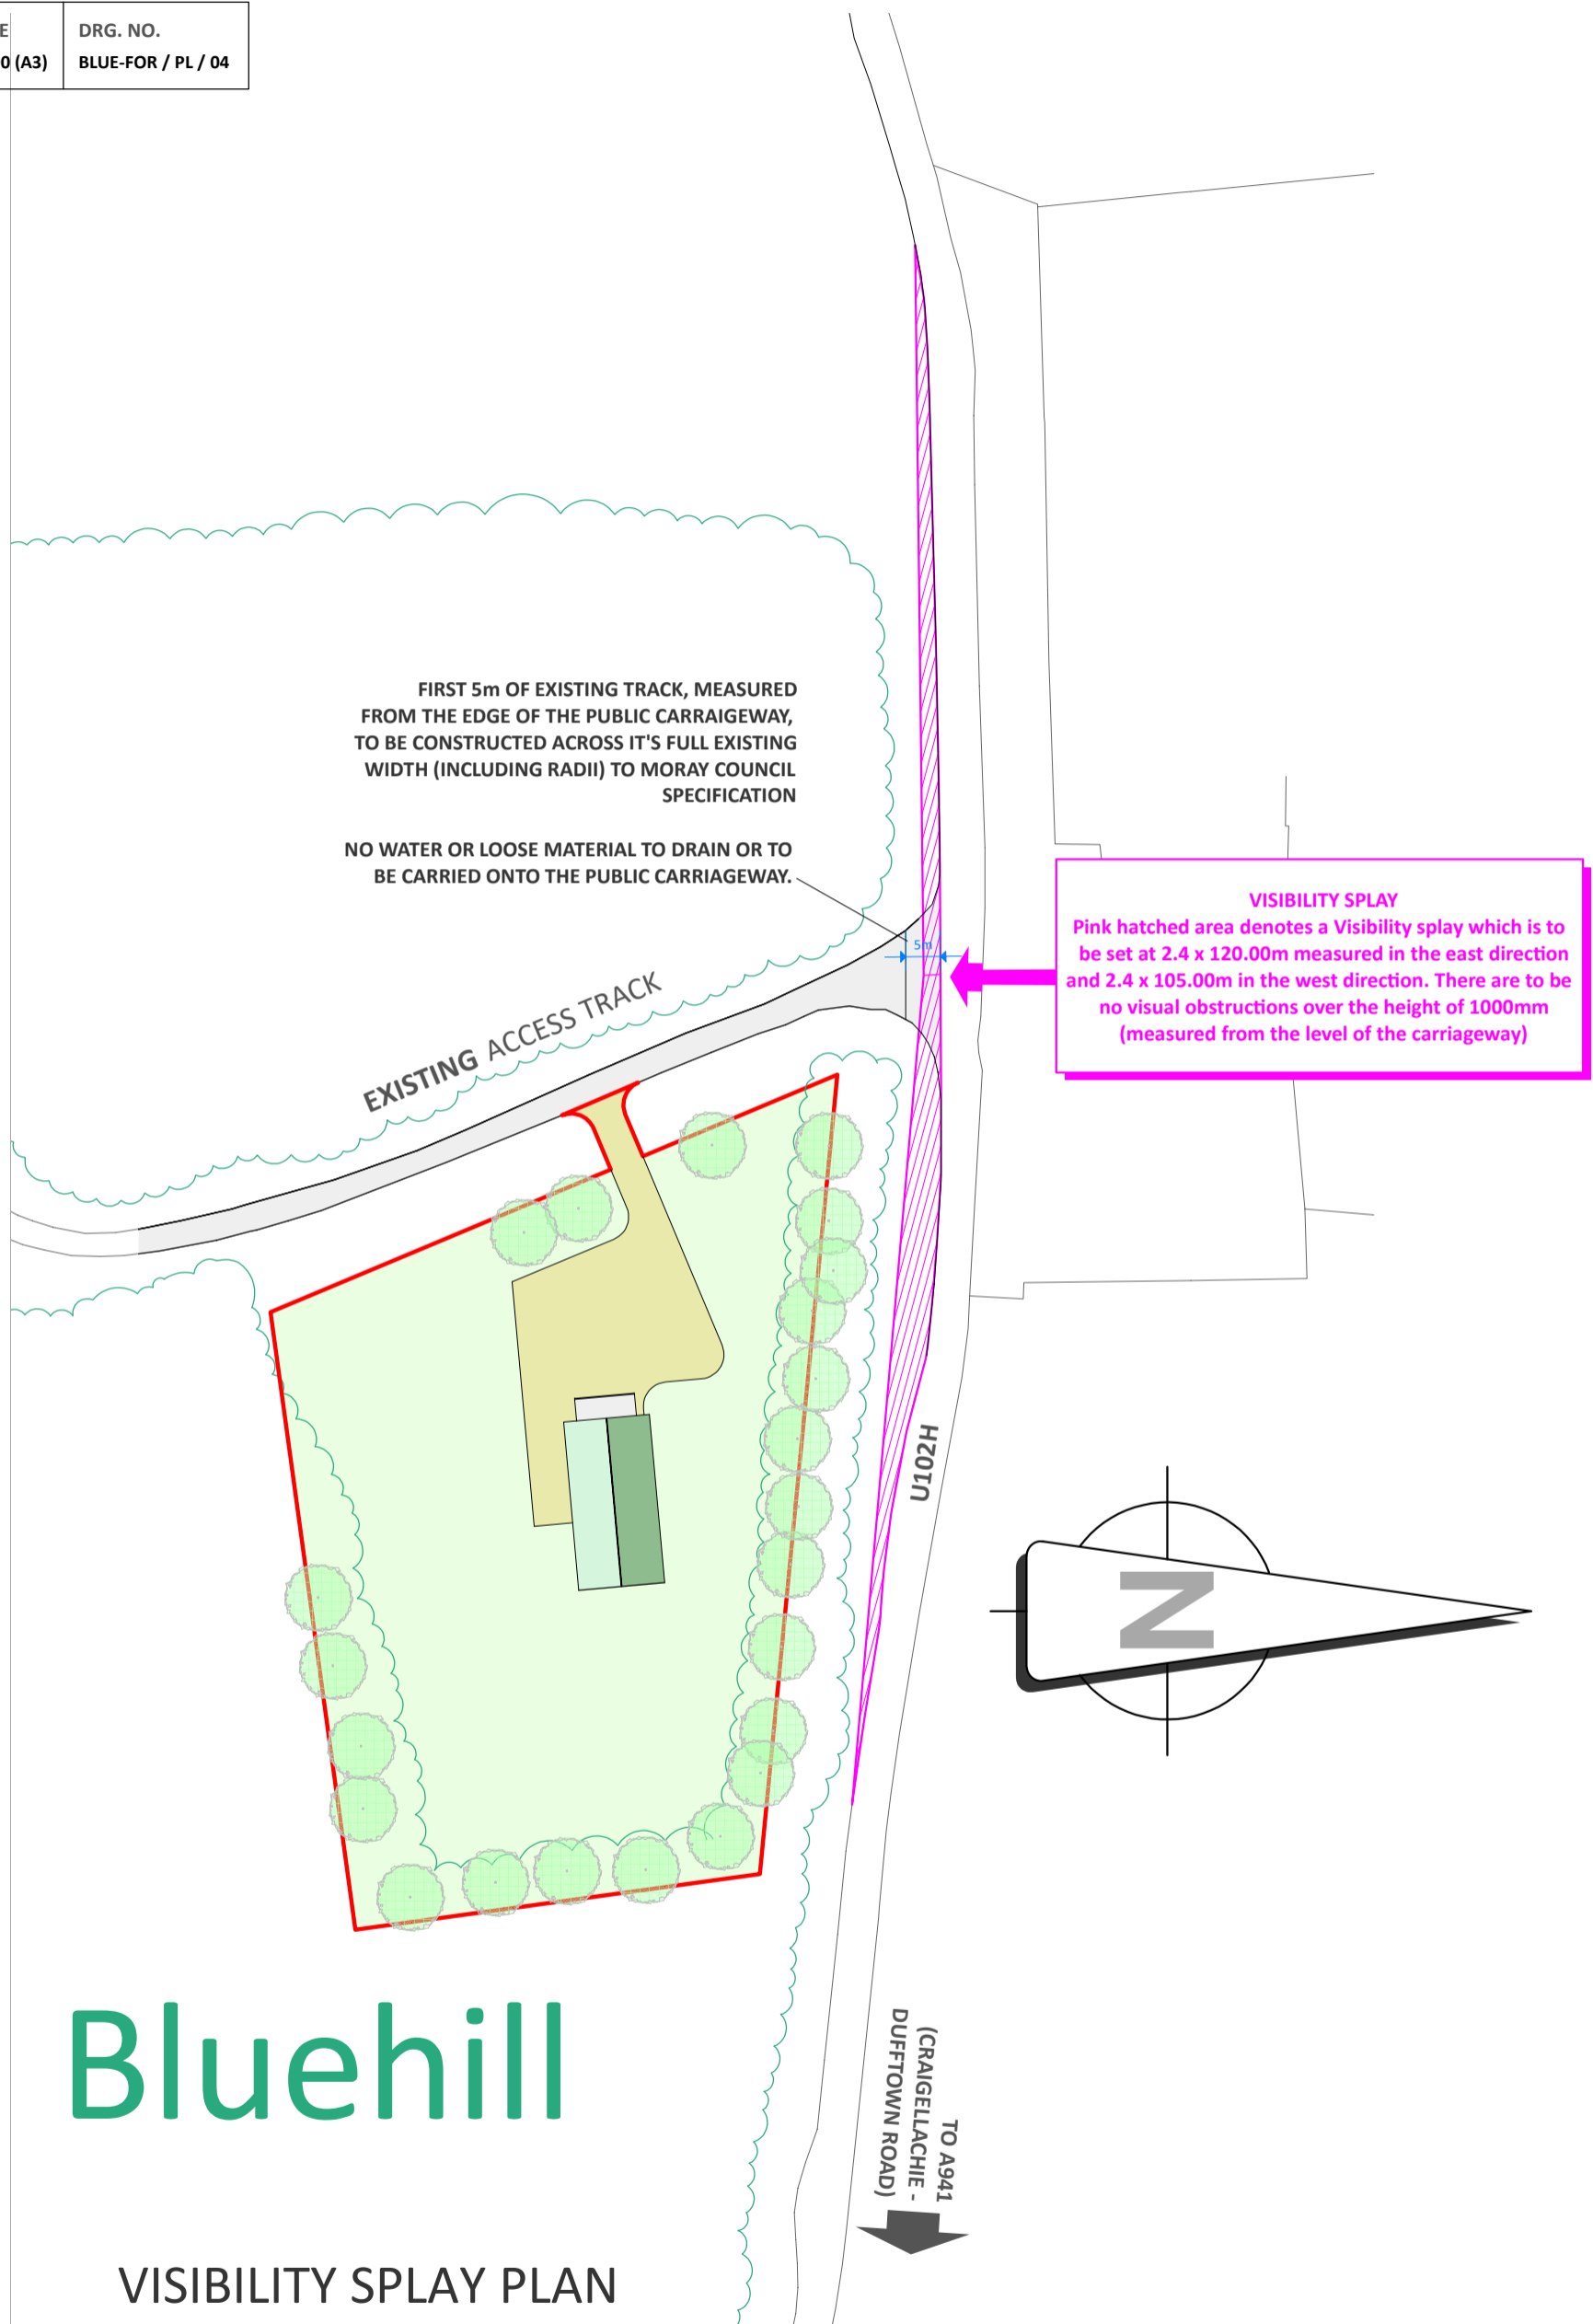

Bluehill, Craigellachie

DATE	SCALE	DRG. NO.
MAY 2022	1:1000 (A3)	BLUE-FOR / PL / 04

Proposed erection of general purpose forestry building and associated works At Bluehill, Craigellachie, Aberlour, Moray For Mr G.Strathdee