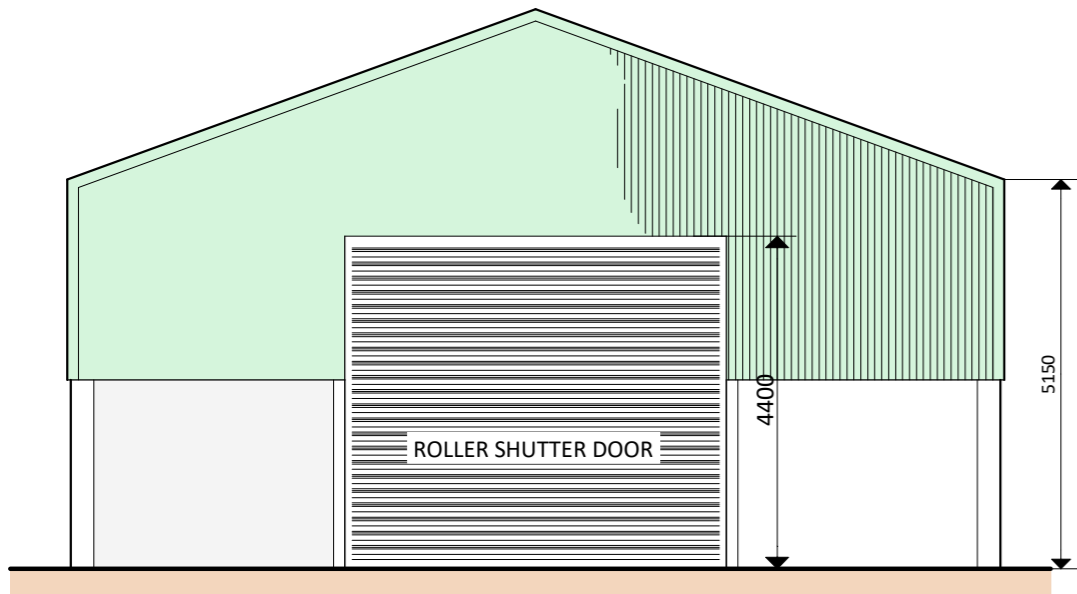

Bluehill, Craigellachie

DATE	SCALE	DRG. NO.
MAR 2022	AS STATED (A3)	BLUE-FOR / PL / 02

FRONT ELEVATION (WEST)

SIDE ELEVATION (NORTH)

REAR ELEVATION (EAST)

SIDE ELEVATION (SOUTH)

Proposed erection of general purpose forestry building and associated works At Bluehill, Craigellachie, Aberlour, Moray For Mr G.Strathdee