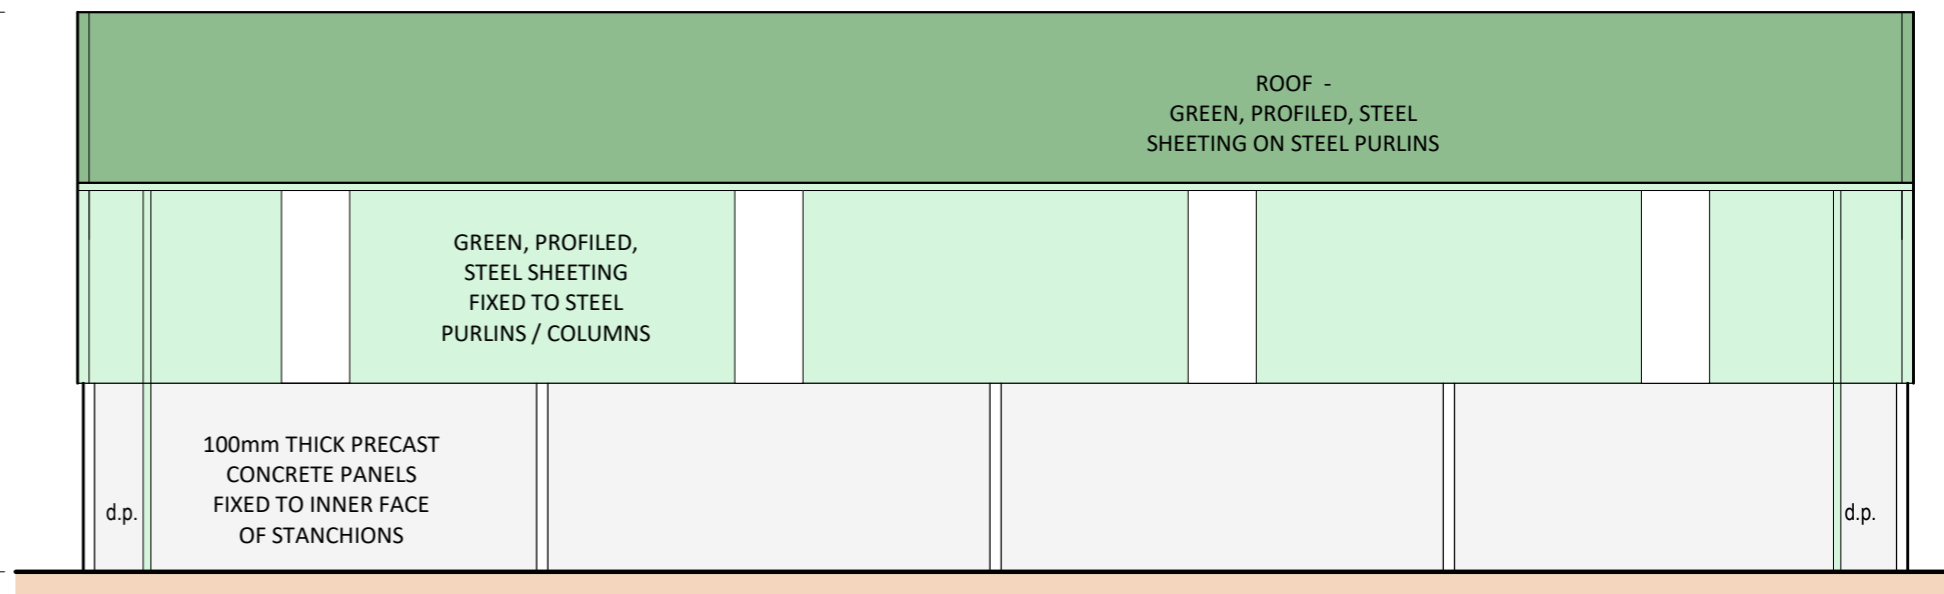

Bluehill, Craigellachie

DATE	SCALE	DRG. NO.
MAR 2022	AS STATED (A3)	BLUE-FOR / PL / 02

FRONT ELEVATION (WEST)

SIDE ELEVATION (NORTH)

REAR ELEVATION (EAST)

SIDE ELEVATION (SOUTH)

Proposed erection of general purpose forestry building and associated works At Bluehill, Craigellachie, Aberlour, Moray For Mr G.Strathdee