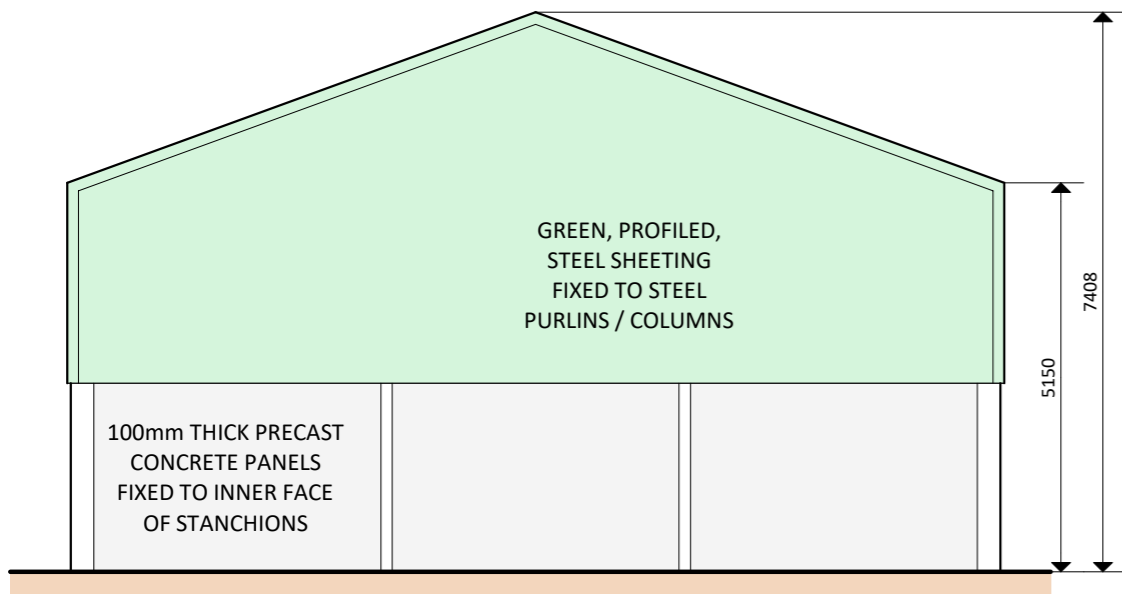

Bluehill, Craigellachie

DATE	SCALE	DRG. NO.
MAR 2022	AS STATED (A3)	BLUE-FOR / PL / 02

FRONT ELEVATION (WEST)

SIDE ELEVATION (NORTH)

REAR ELEVATION (EAST)

SIDE ELEVATION (SOUTH)

Proposed erection of general purpose forestry building and associated works At Bluehill, Craigellachie, Aberlour, Moray For Mr G.Strathdee