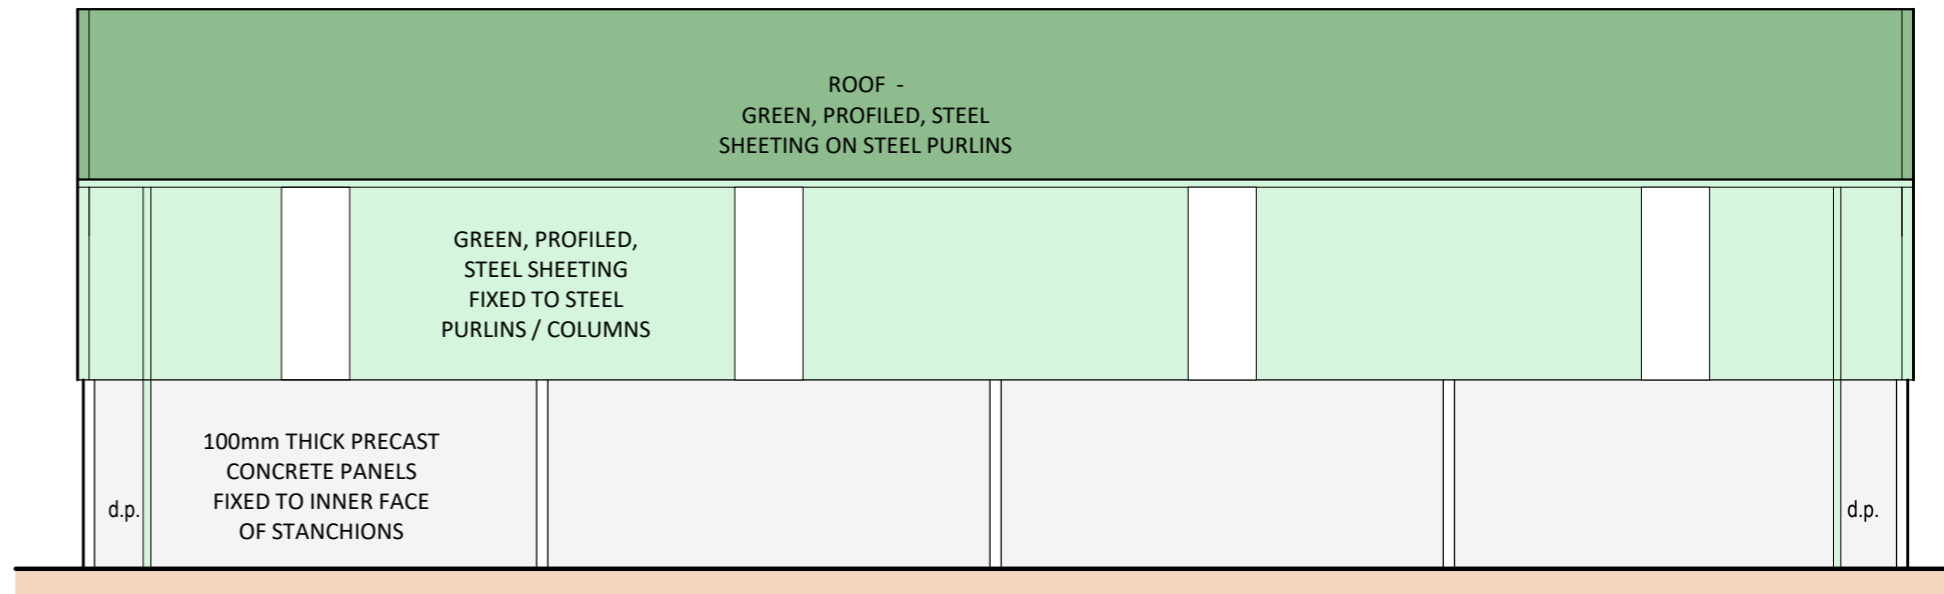

Bluehill, Craigellachie

DATE	SCALE	DRG. NO.
MAR 2022	AS STATED (A3)	BLUE-FOR / PL / 02

FRONT ELEVATION (WEST)

SIDE ELEVATION (NORTH)

REAR ELEVATION (EAST)

SIDE ELEVATION (SOUTH)

Proposed erection of general purpose forestry building and associated works At Bluehill, Craigellachie, Aberlour, Moray For Mr G.Strathdee