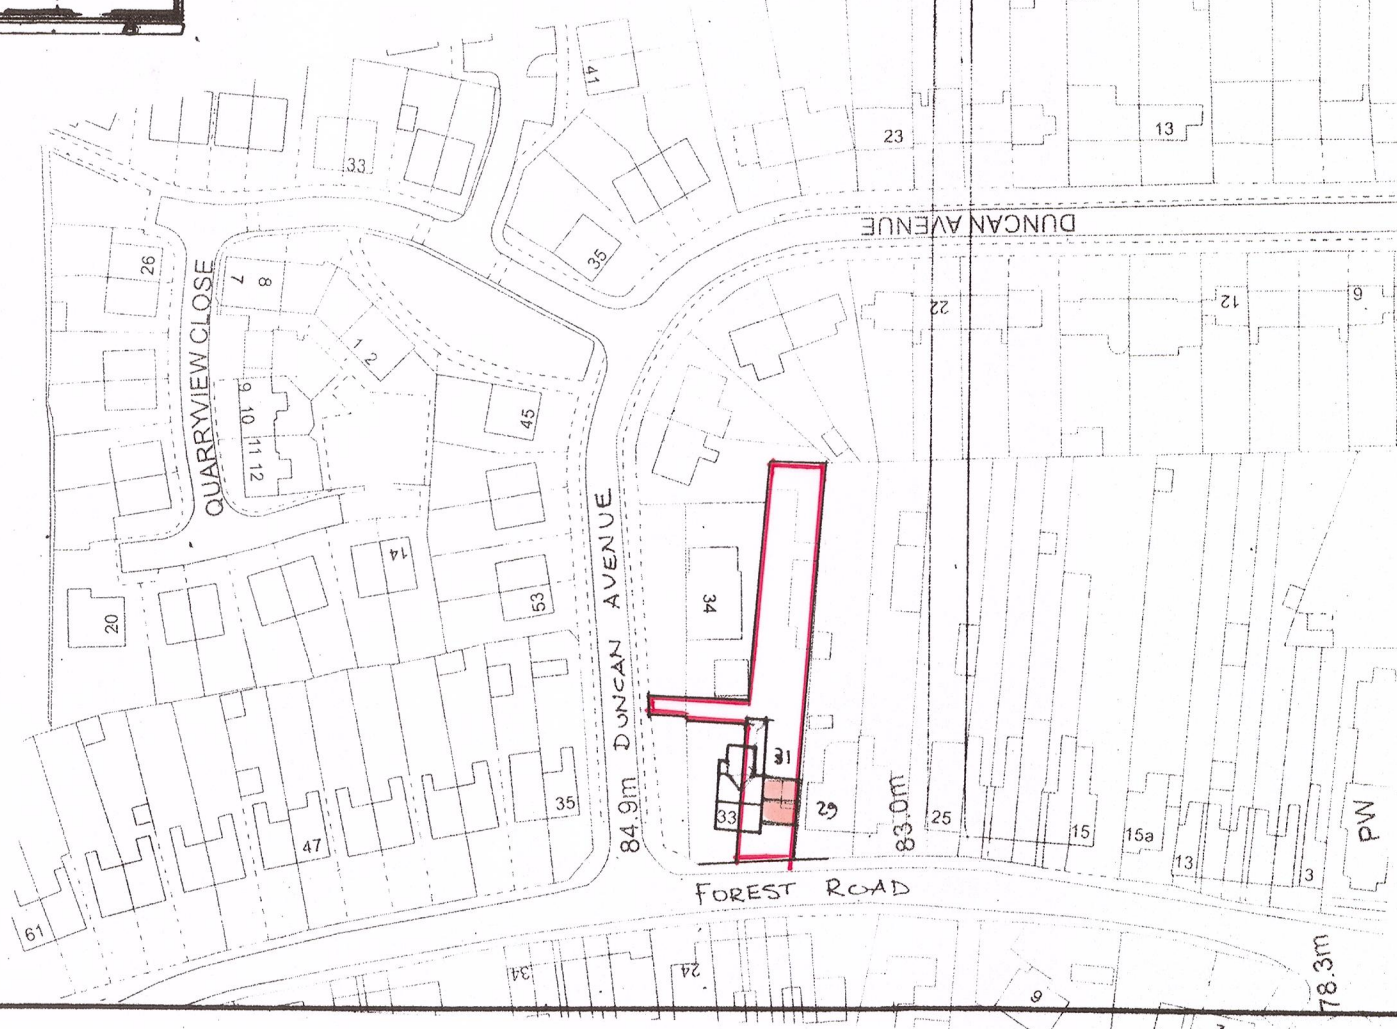

location plan 1:1250

1A 4/1/2022
SITE/LOCATION PLANS SHOWN

GRAHAM HARRIS PARTNERSHIP LTD

11 RIDGEWAY LITTLETHORPE
LEICESTERSHIRE LE19 2JJ
TELEPHONE 0116 2752275
E MAIL: gra.h@btinternet.com

Plan of Property as Existing
November 2021

31 Forest Road
HUNCOTE
Leicestershire
LE9 3BH

Drawing No: 6392 / TTb / 1A	Scale 1:50 1:100
Drawn By: G.W.H.	Date: 11 / 11 / 2021

Forest Road