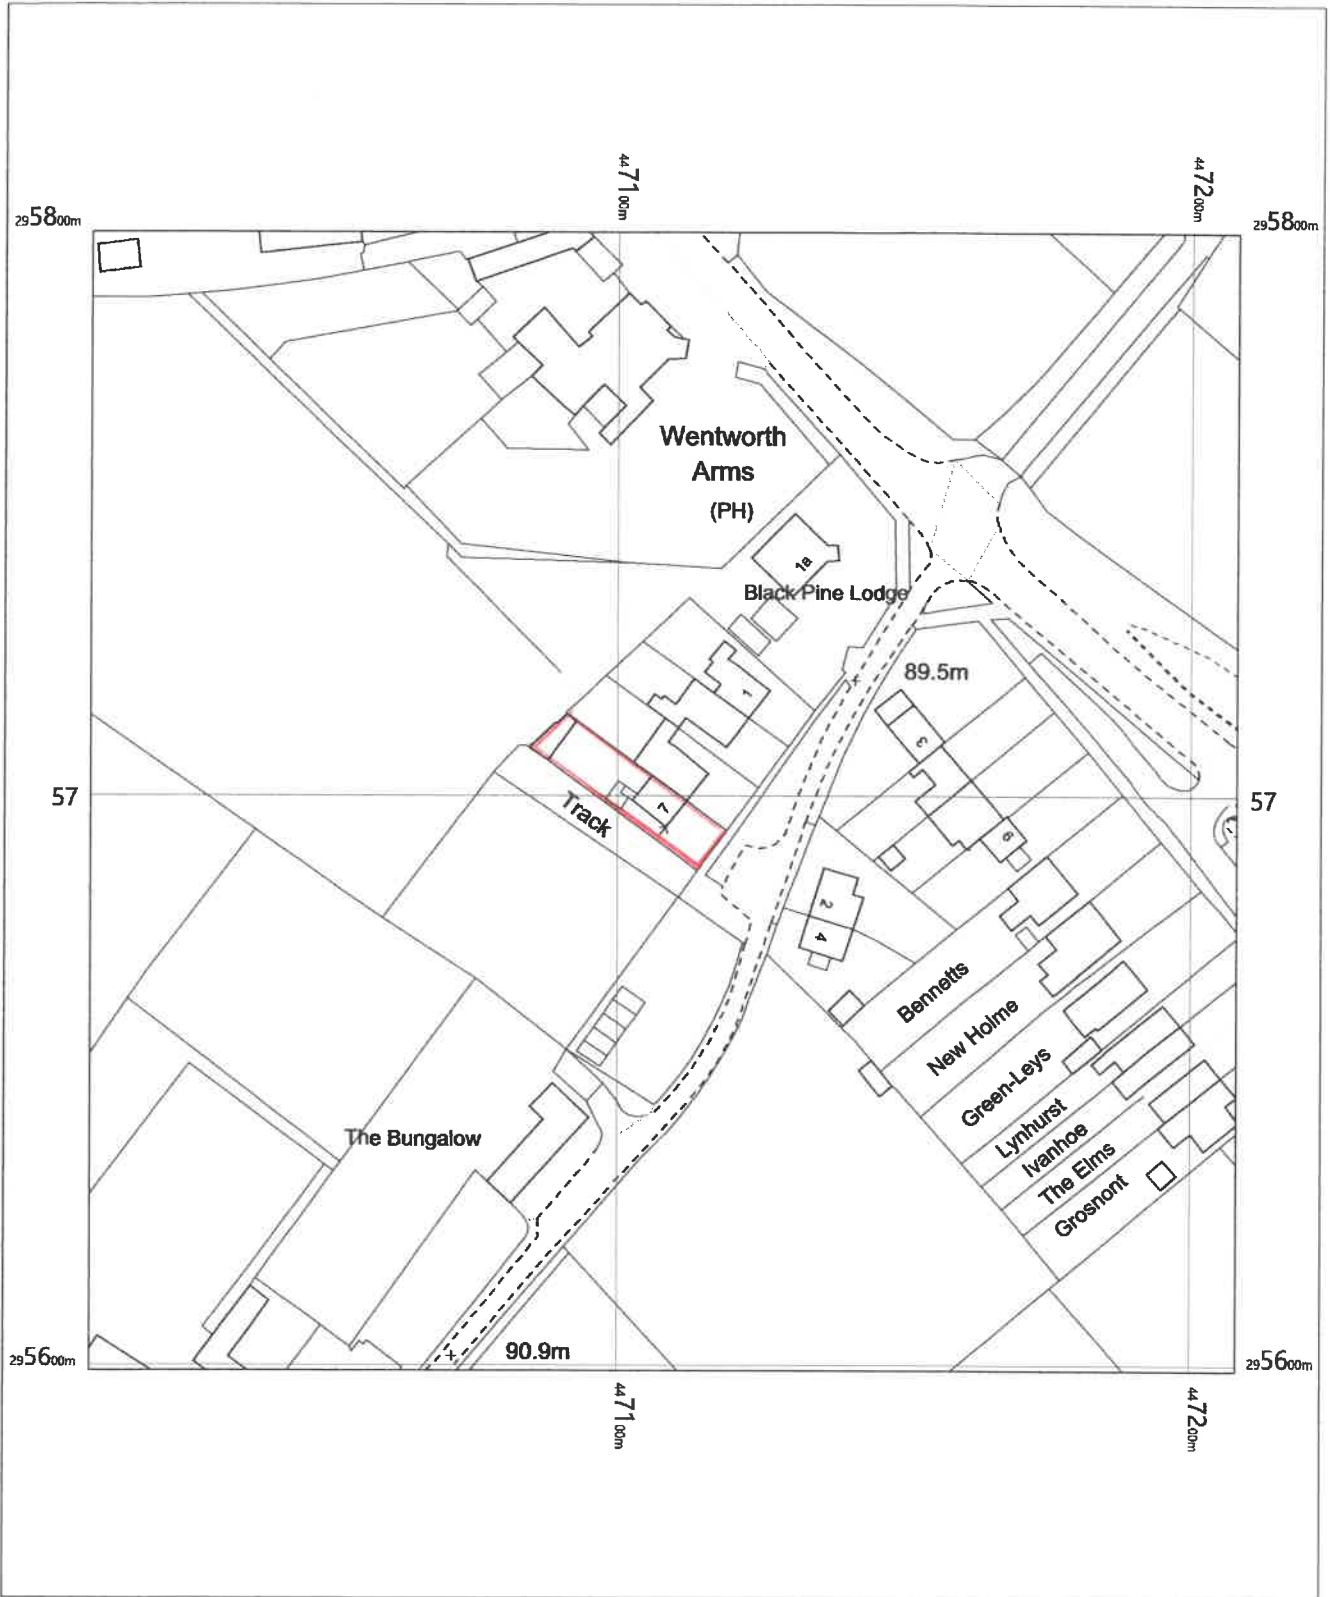

1:1250 7BurbageCommon Rd,LE9 7SE

PP 11047224v1 VFS

Location Plan

OS MasterMap 1250/2500/10000 scale
Friday, February 4, 2022, ID: JEW-01017445
maps.johnwright.com

1:1250 scale print at A4, Centre: 447108 E, 295699 N

© Crown Copyright Ordnance Survey. Licence no. 100025568

Copyshop

& Business Bureau
www.copyshophinckley.co.uk

R 1639/LP