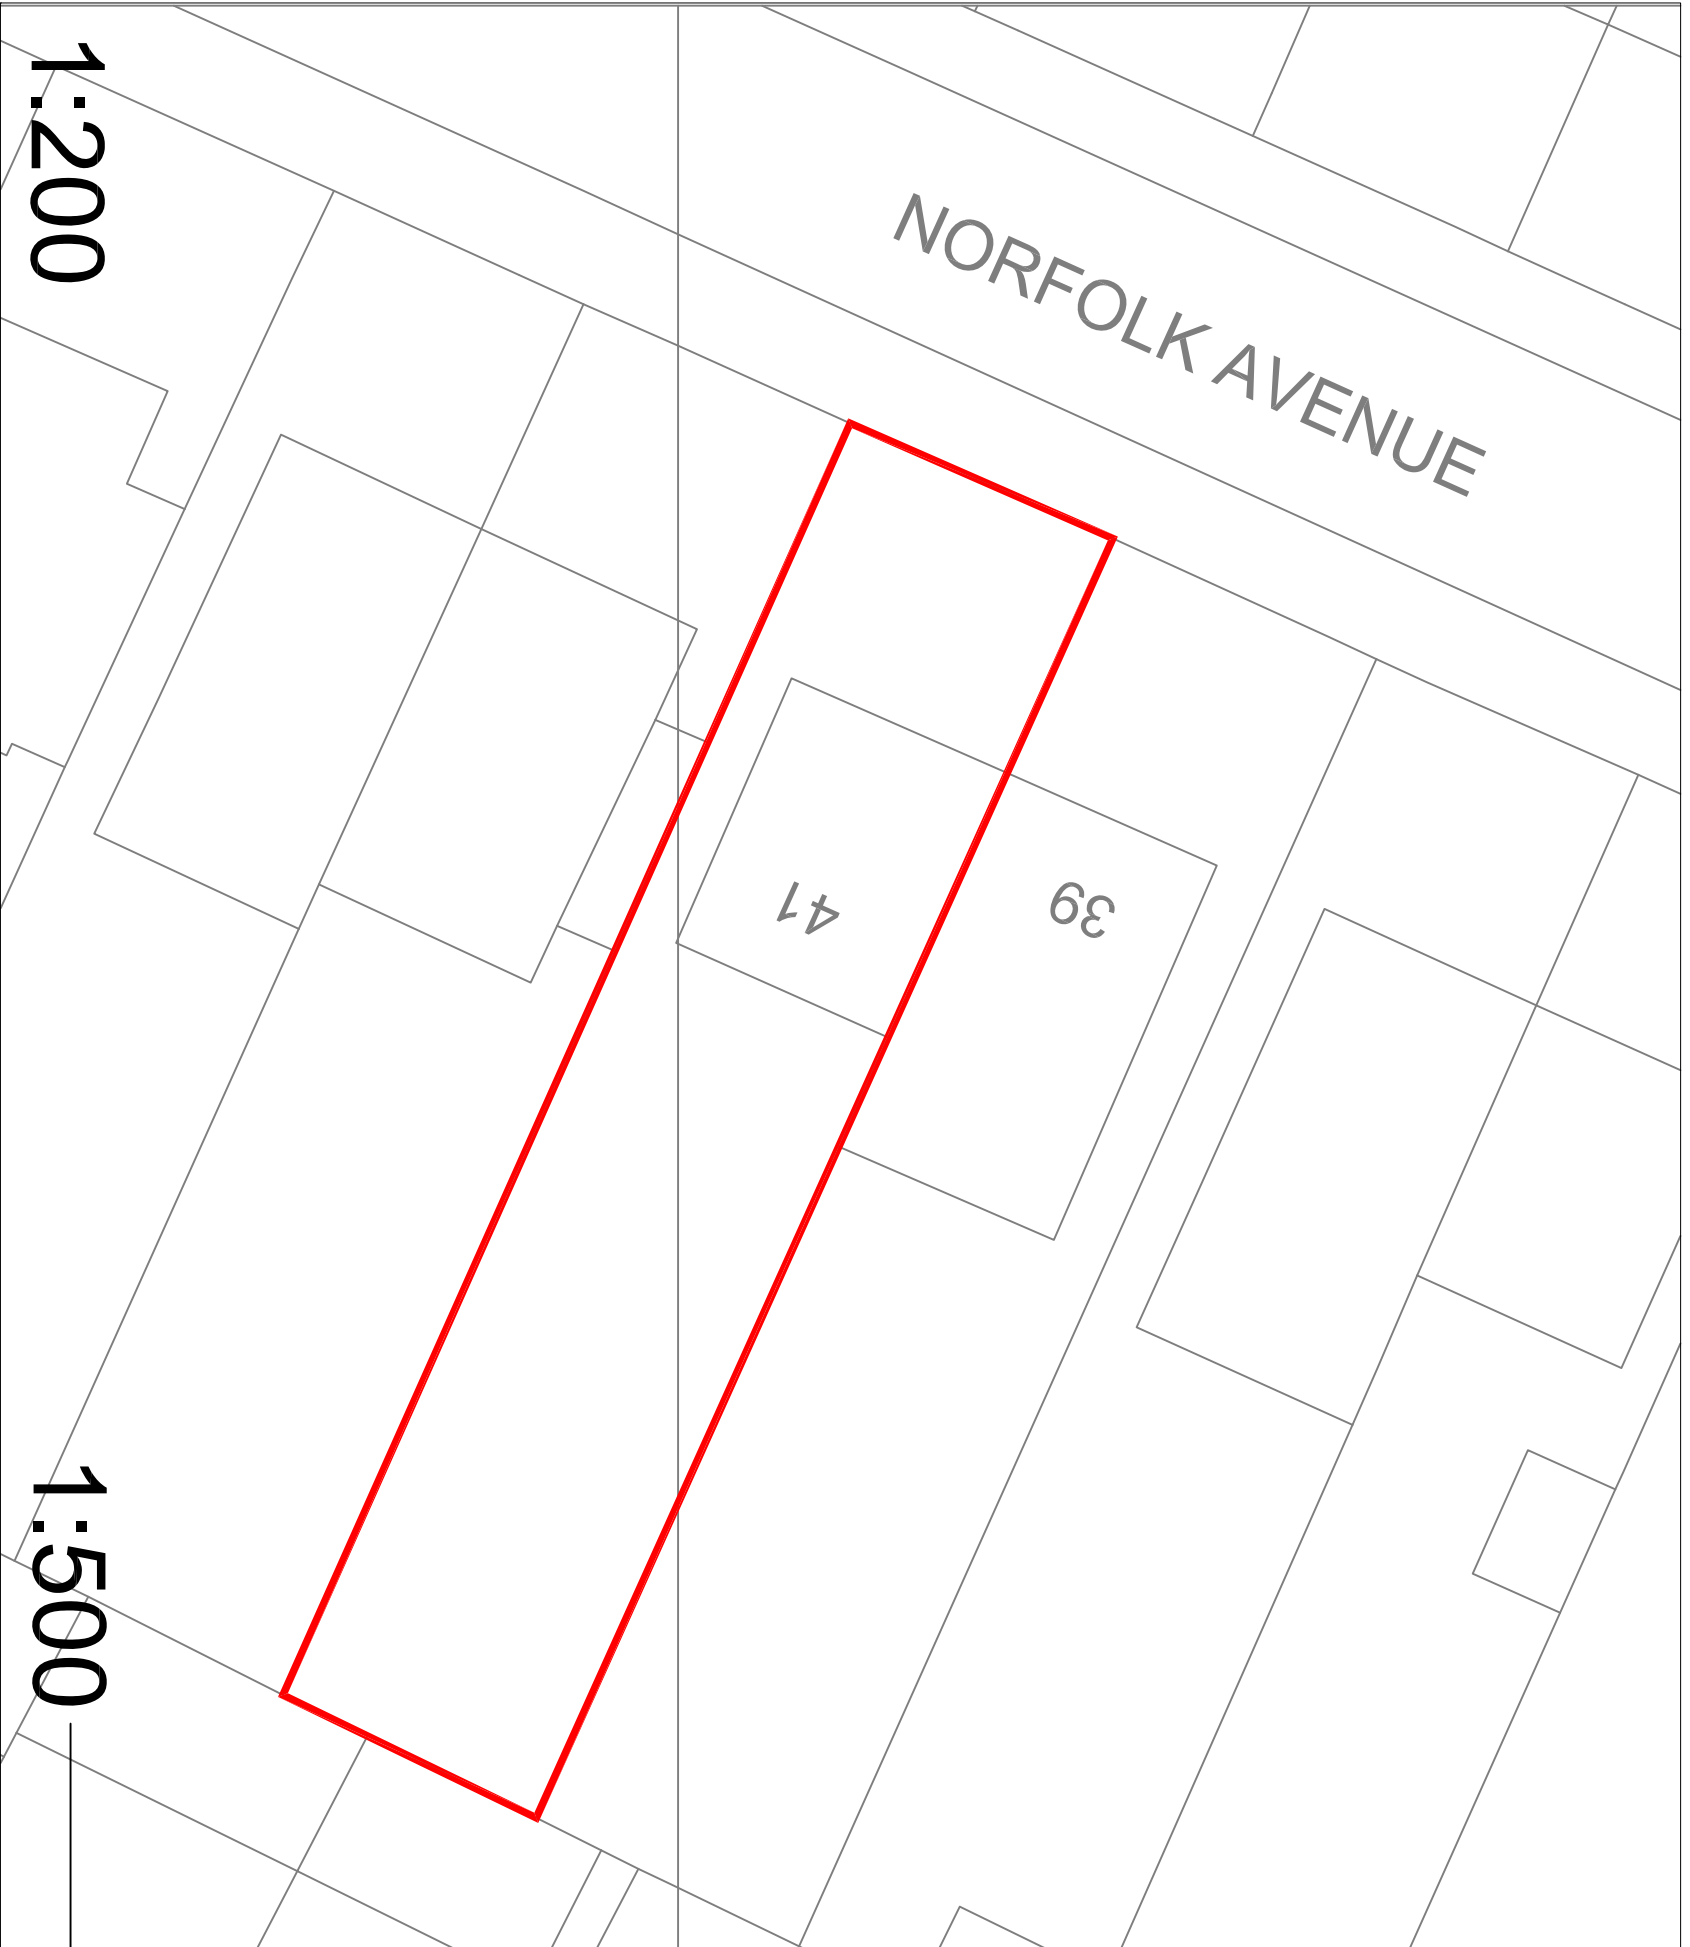

1:1250

1:500

JOB TITLE

SPE

JOB TITLE

41 Norfolk Avenue
Watford
WD24 7DZ

REV

DATE

REVISION

DRAWING TITLE

SITE PLANS EXISTING

SCALE

AS NOTED

DATE

2021/07/10

DRAWN