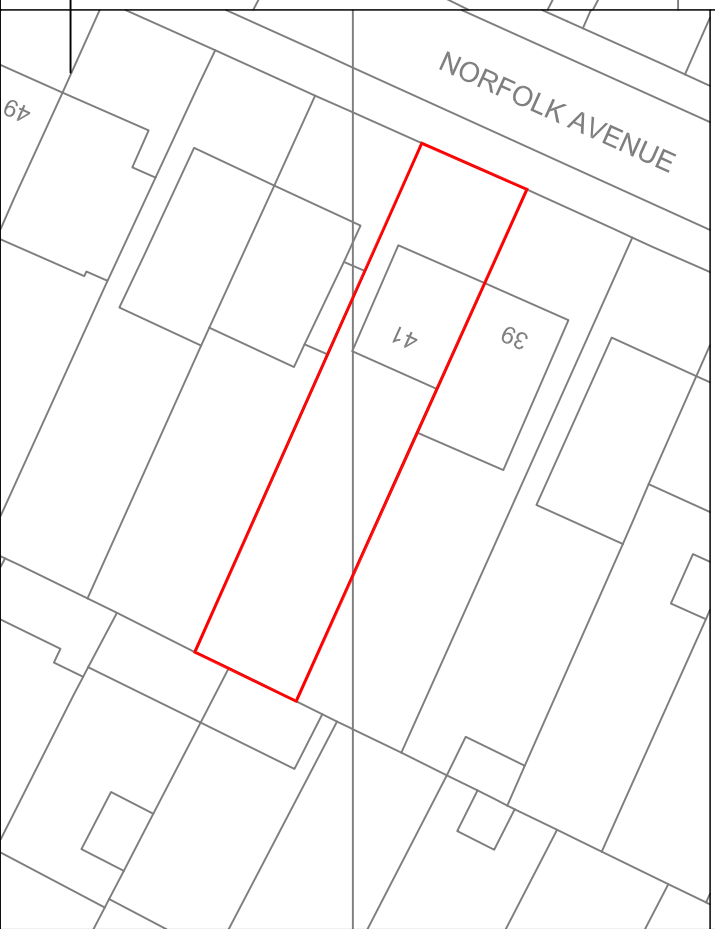

1:1250

1:500

JOB TITLE

SPE

JOB TITLE

41 Norfolk Avenue
Watford
WD24 7DZ

REV

DATE

REVISION

DRAWING TITLE

SITE PLANS EXISTING

SCALE

AS NOTED

DATE

2021/07/10

DRAWN