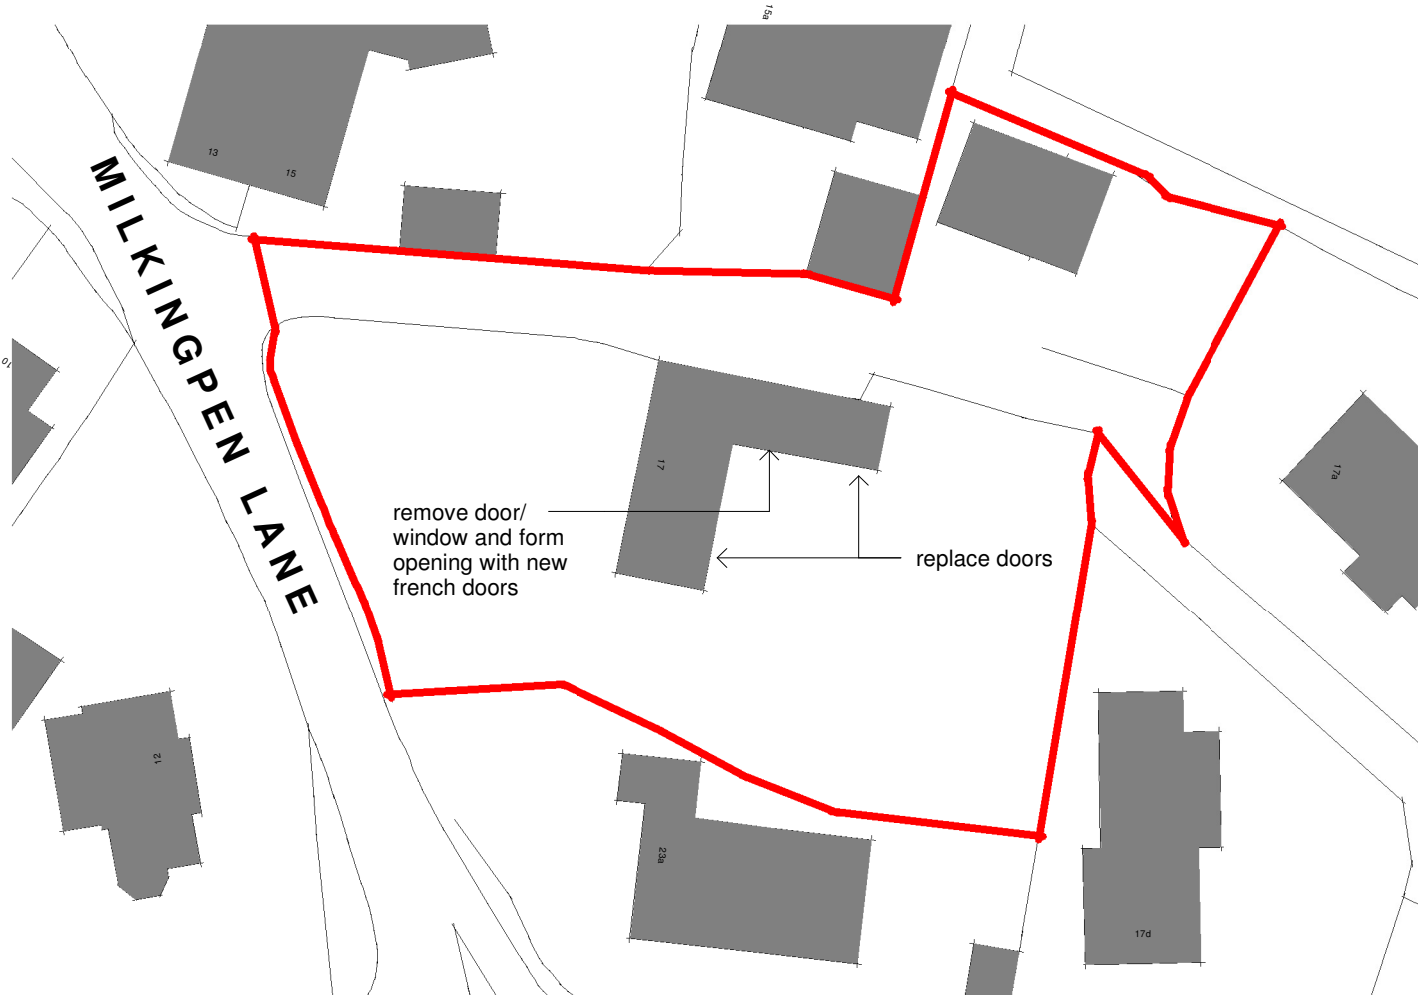

Location
1 : 1250

Crown Copyright
no. AC0000849896

Block
1 : 500

A First Issue 26.04.22

Rev	Description	Date

Client
Ms. Sue Wright

Project
**17 Milkingpen Lane, Old Basing,
Basingstoke, RG24 7DD**

Drawing
Location + Block Plan

WHITEROK
ARCHITECTURAL SERVICES

07787304795 / WHITEROK.CO.UK / INFO@WHITEROK.CO.UK

Scale @ A3
As indicated

Date
April 2022

Project No
554-2

Drawing No
P01

Rev
A