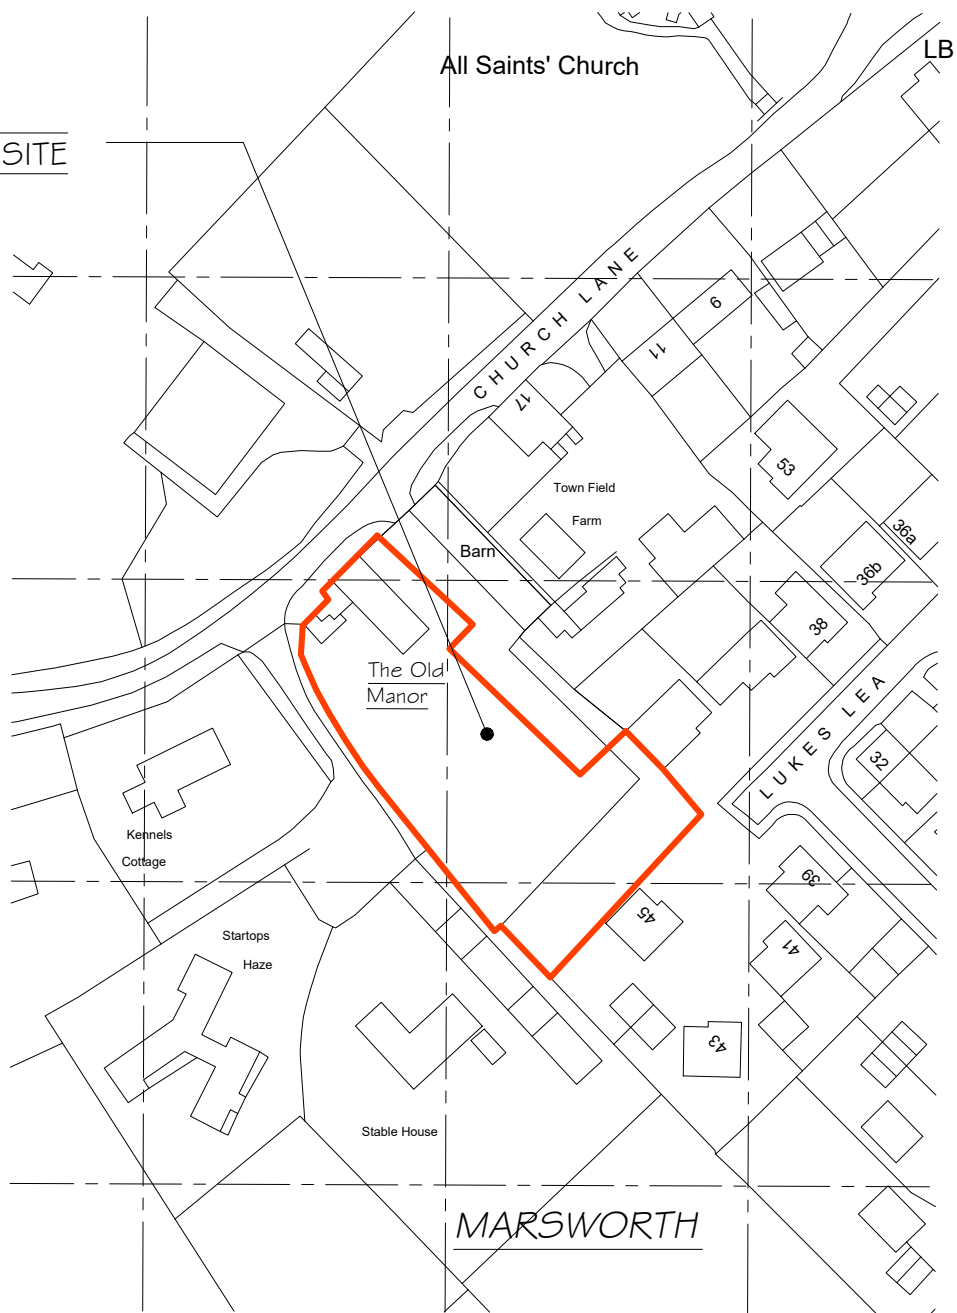

LOCATION OF SITE

LOCATION PLAN - 1:1250

SCALE IN METRES

AERIAL PHOTOGRAPH.

Status:
PLANNING

Project:
OUT-BUILDINGS - THE OLD
MANOR, CHURCH LANE,
MARSWORTH. HP23 4LX

Client:
Mr & Mrs W Ward

Drawing title:
Site Plan

Date: April 2022 Drawn by: KRP
Scales: 1:1250.

Drawing No: 22.10/P1

- Building Surveying
- Design
- Project Management