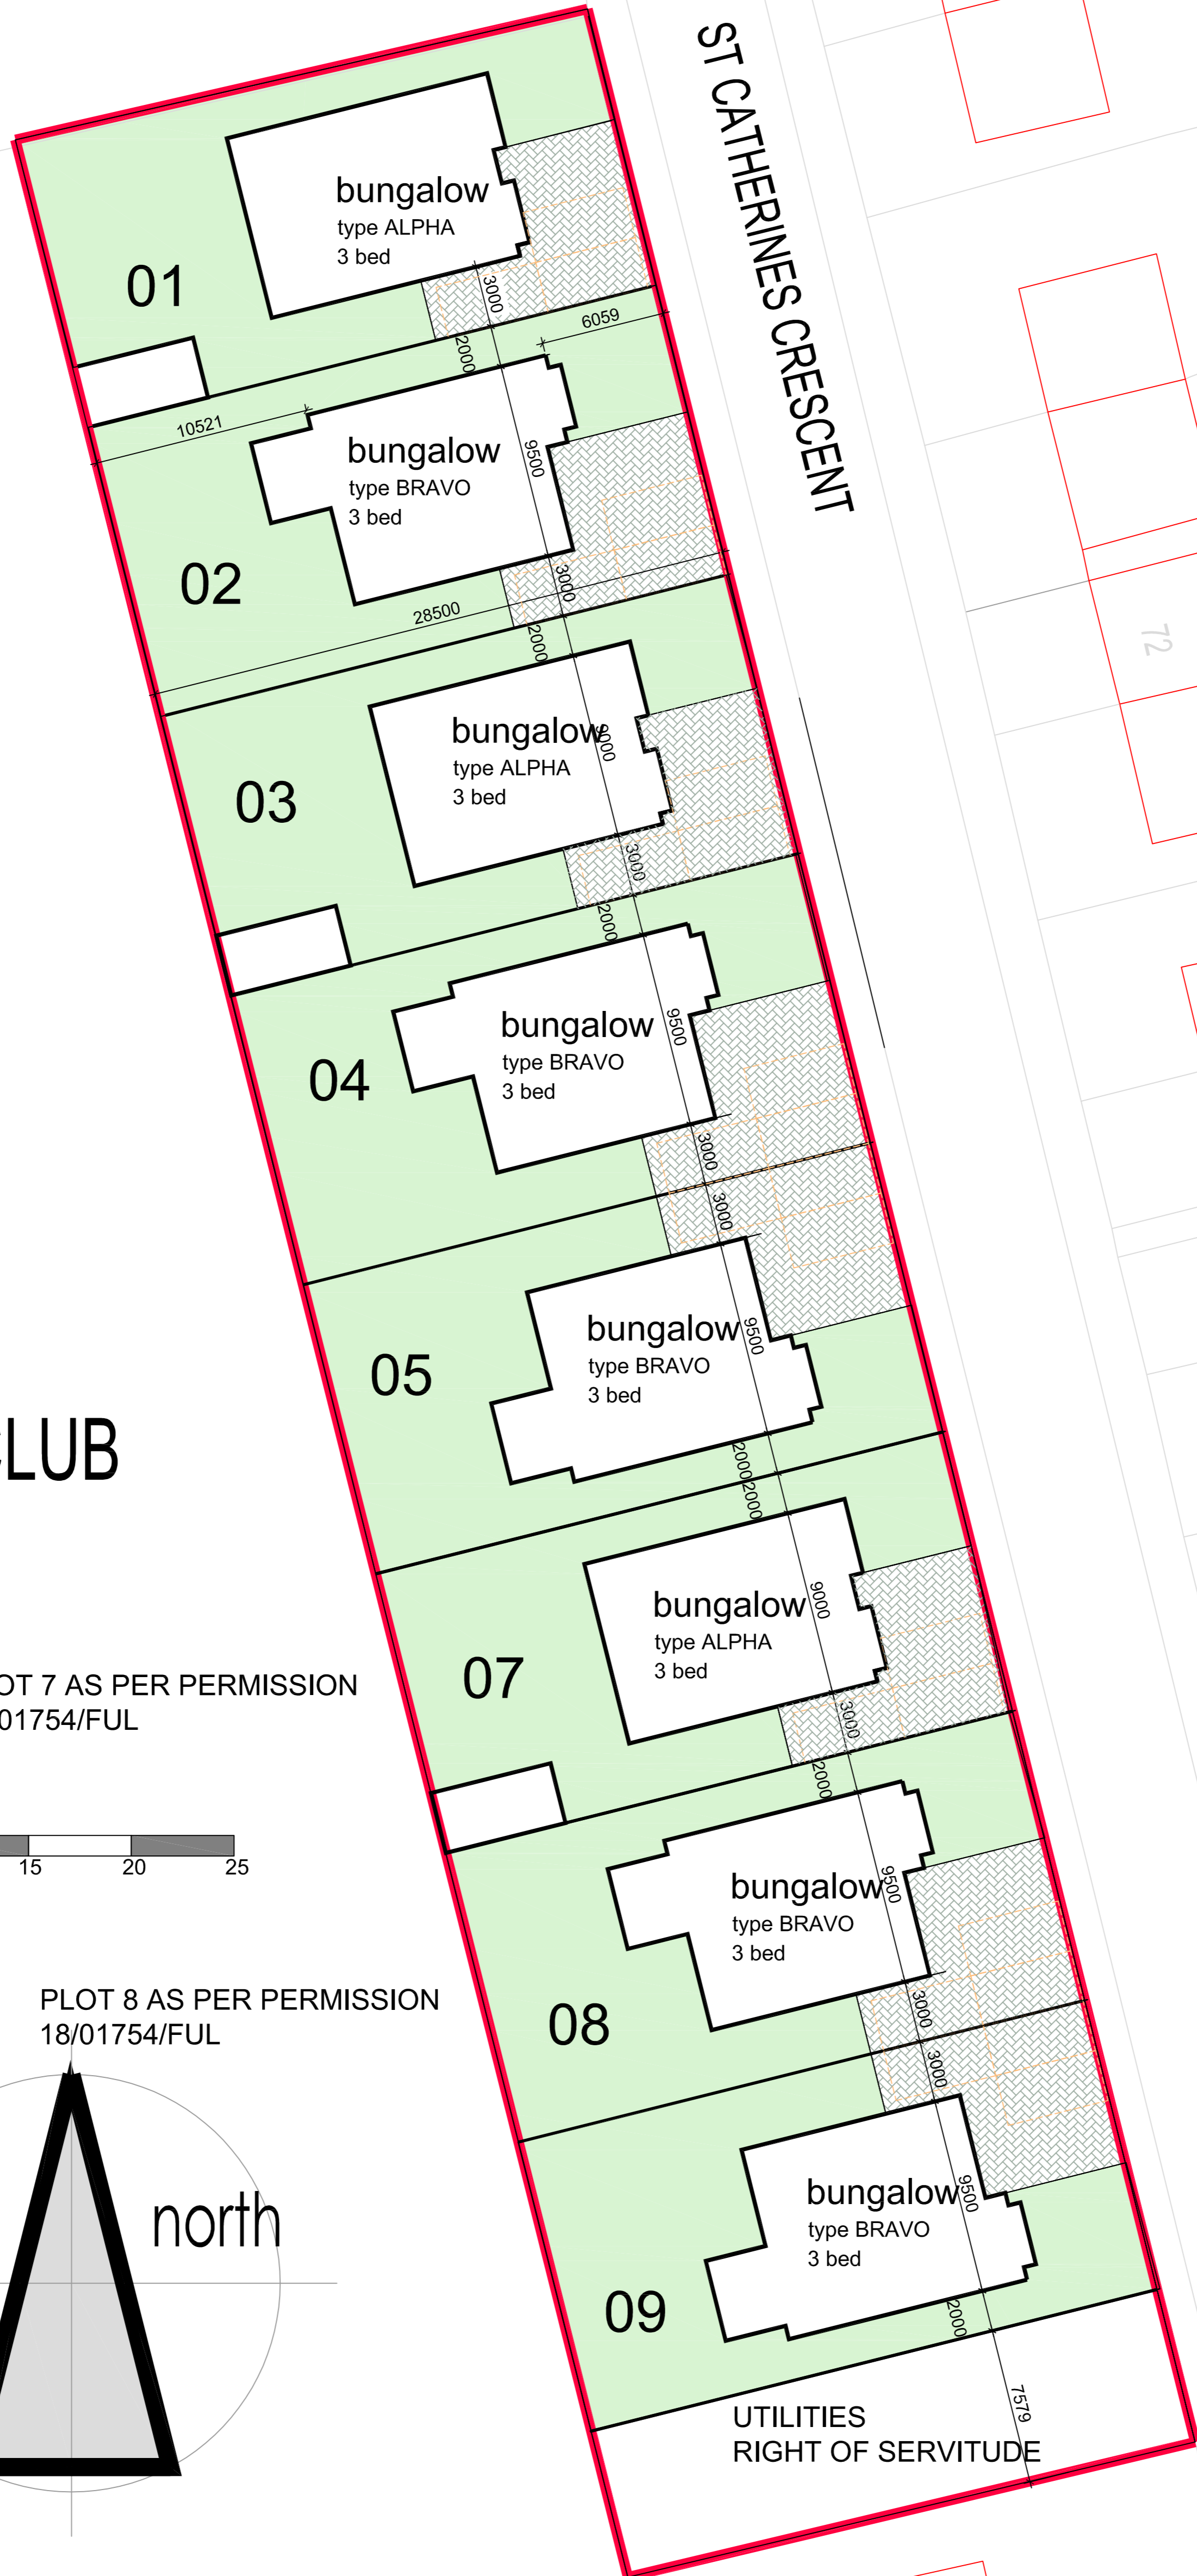

PLOT 1 AS PER PERMISSION
18/01754/FUL

ST CATHERINES CRESCENT

CORD FOOTBALL CLUB

PLOT 7 AS PER PERMISSION
18/01754/FUL

PLOT 8 AS PER PERMISSION
18/01754/FUL

existing ground level shown in red dashed line

typical site section 1-100

SMS HOMES
address: St Catherines Crescent, Shotts
project: Development of 8No bungalows
drawing: Siteplan as Proposed
scale: 1-200 @ A1
drawing number: 1816-03C