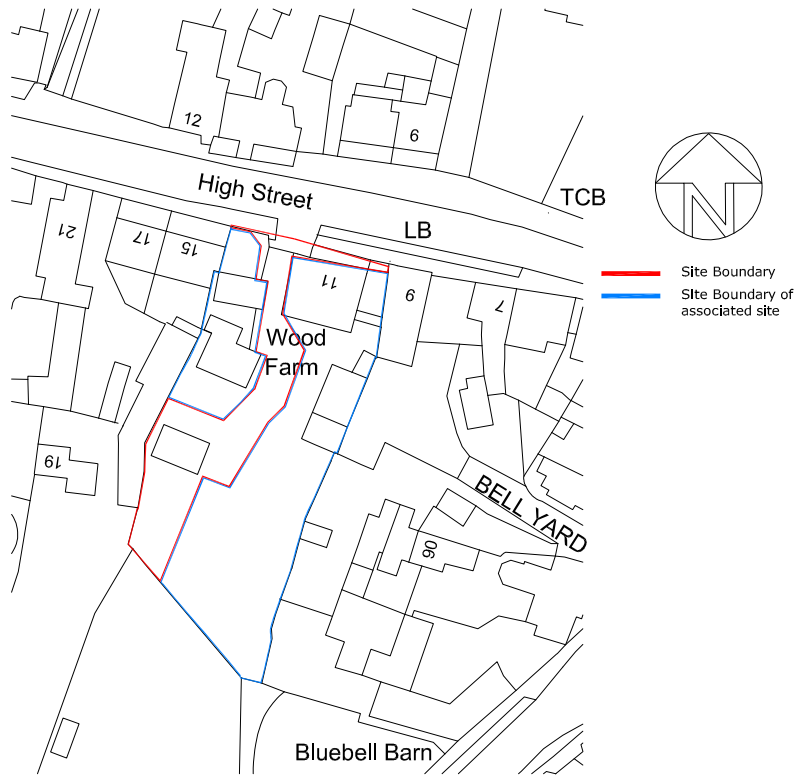

VISUAL SCALE 1:1250 @ A3

A4

Unit 9 The Forum
Minerva Business Park, Lynchwood
Peterborough PE2 6FT

Telephone +44(0)1733375600
Website www.jeffersonsheard.com

Jefferson
Sheard
Architects

Project

Wood Farm
Collyweston PE9 3(W)

Drawing

Location Plan

Scale
1:1250@A4

Date
25/07/19

Ref.
1372_A_01000

Drawing Purpose
PLANNING SUBMISSION

Status
S5

Rev	-	Drawn PH	Check JSA
-----	---	----------	-----------