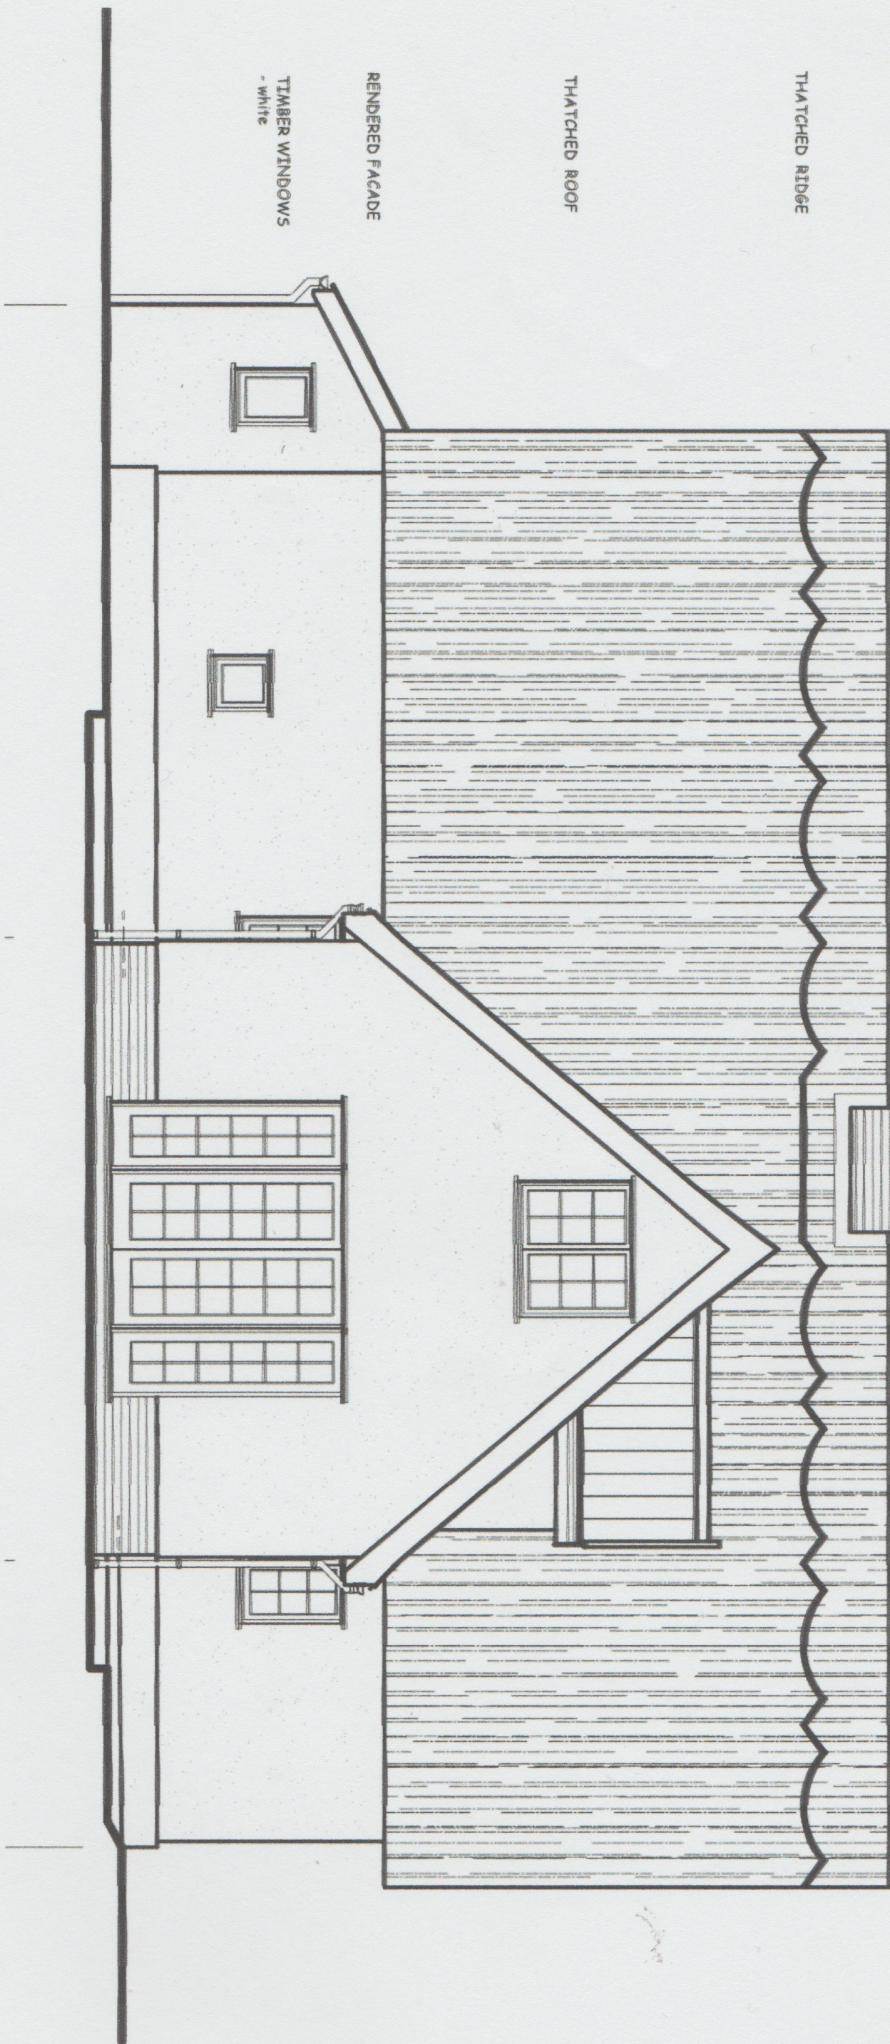

BRICKWORK CHIMNEY

THATCHED RIDGE

THATCHED ROOF

RENDERED FACADE

TIMBER WINDOWS
- white

60cm

NEW
CHIMNEY
PT