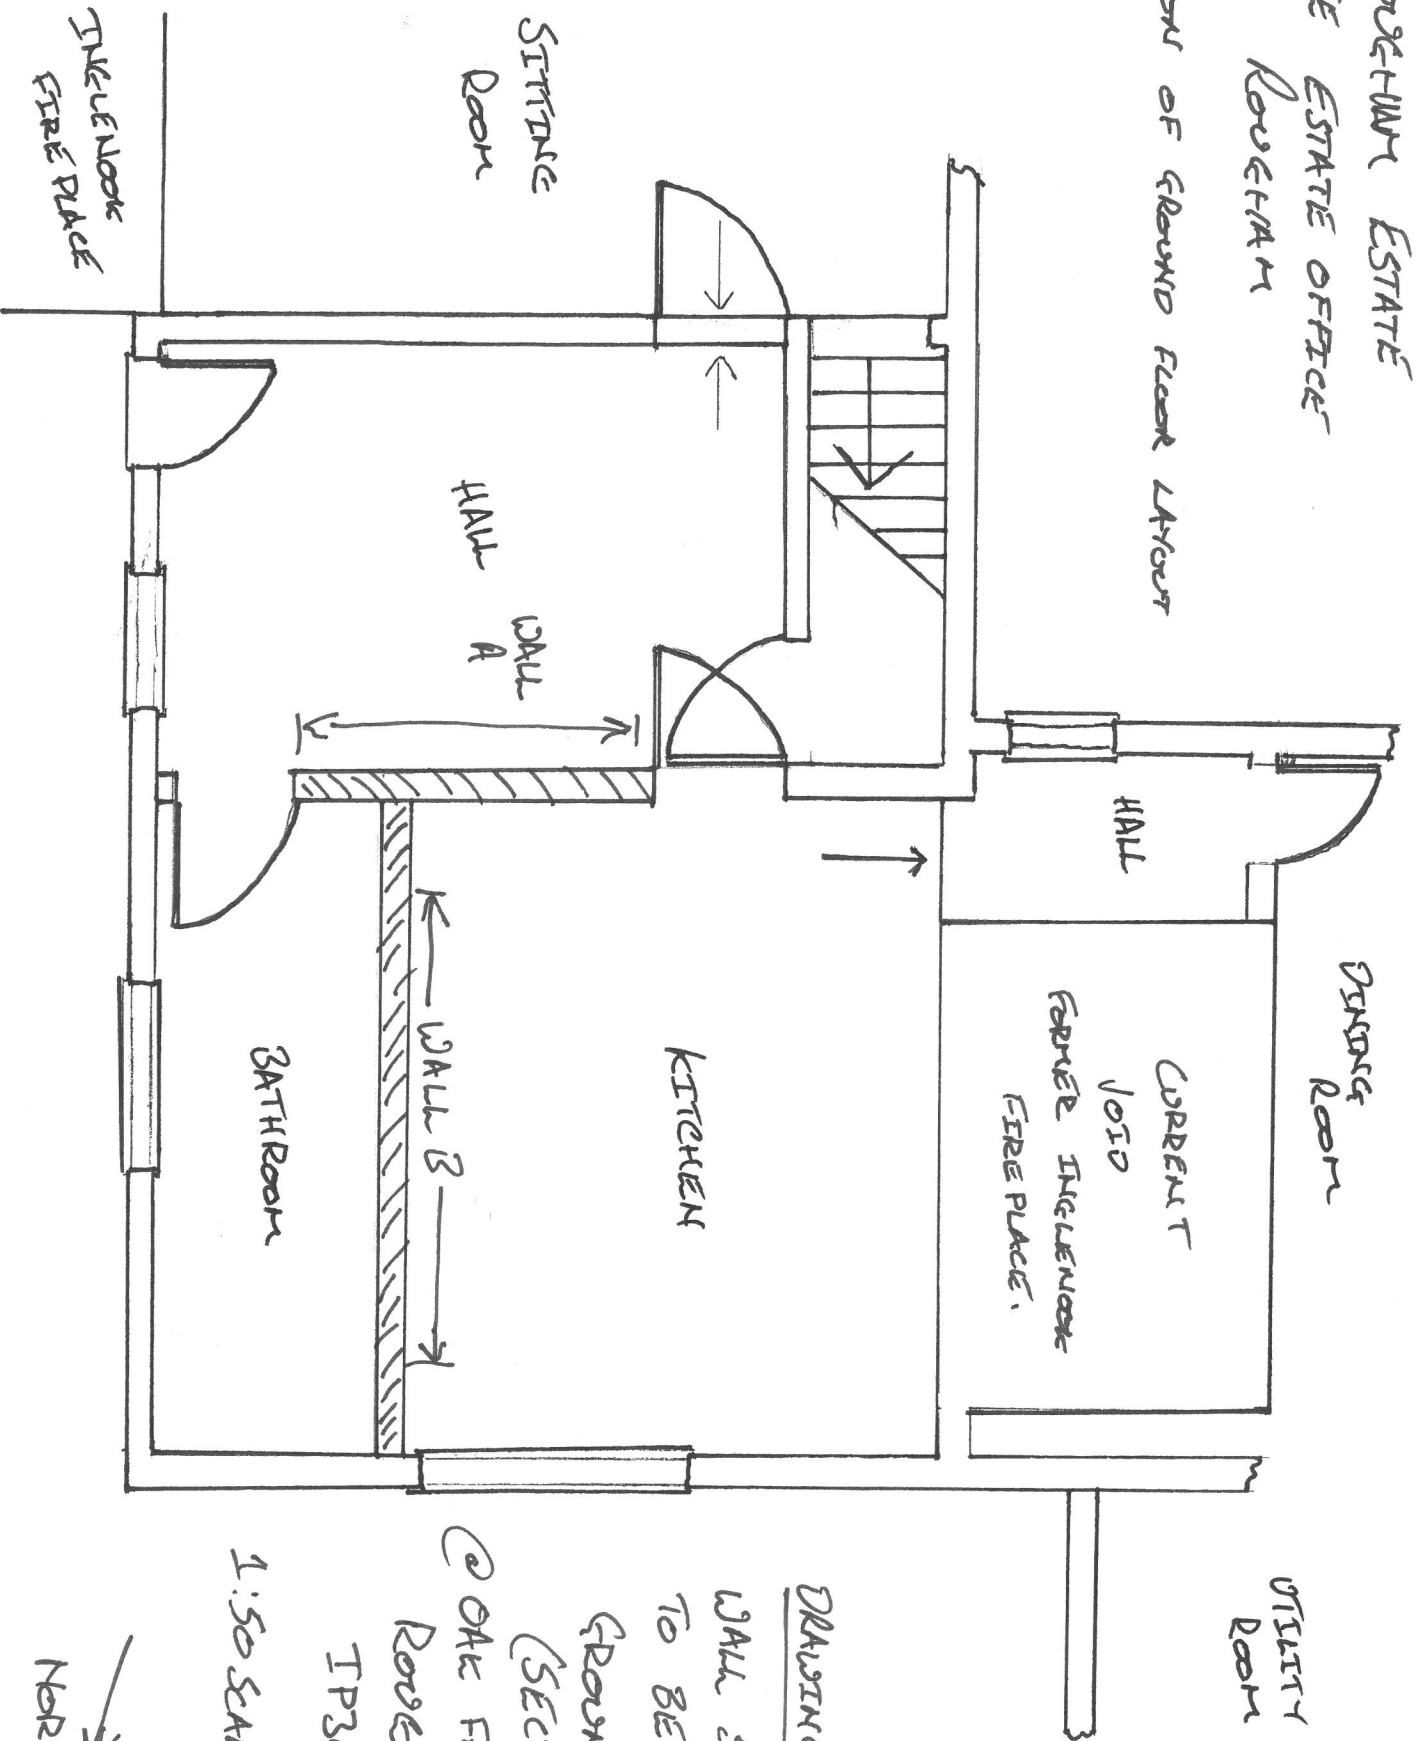

ROGETHAM ESTATE  
THE ESTATE OFFICE  
ROGETHAM

SECTION OF GROUND FLOOR LAYOUT

UTILITY ROOM

DRAWING 2

WALL SECTIONS  
TO BE REMOVED

GROUND FLOOR  
(SECTION)

@ OAK FARM

ROGETHAM

TP30 Q50.

1:50 SCALE @ A4

→ NORTH

SEDBELL 21/04/2022