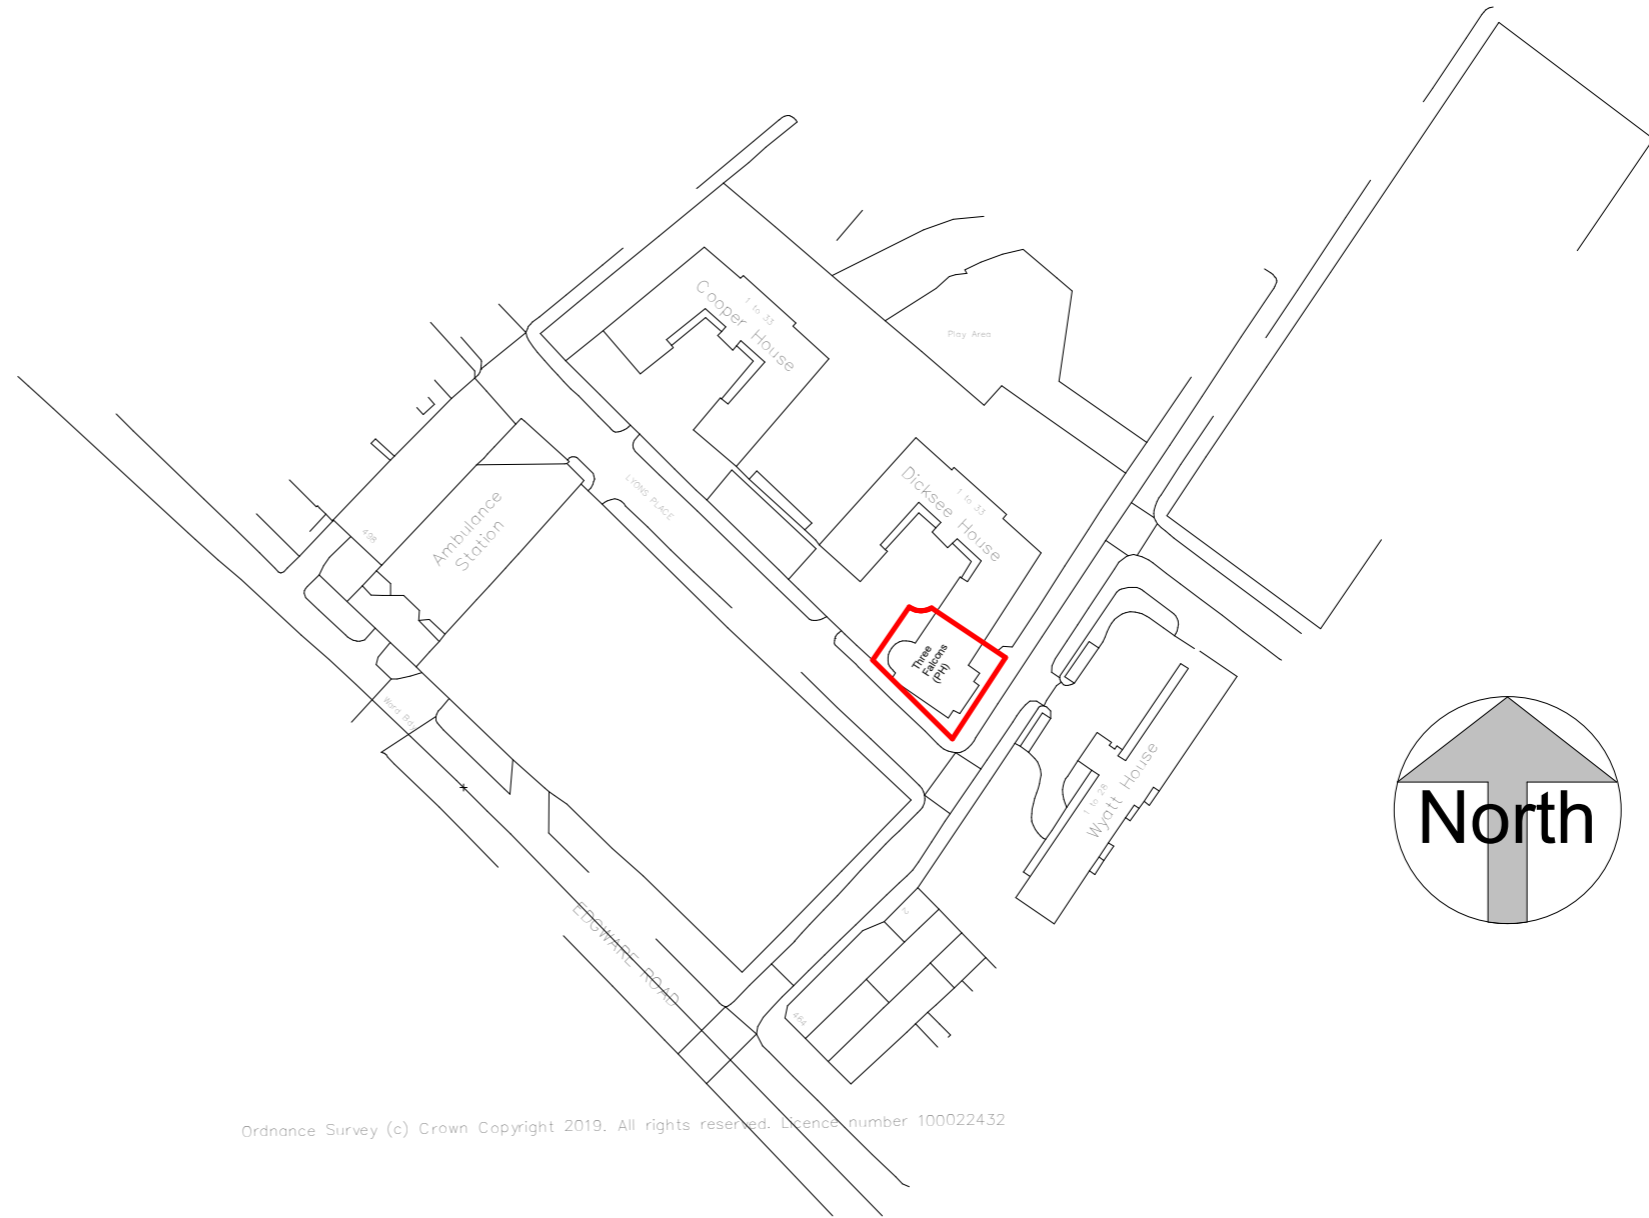

These drawings are for use in the planning process only. All measurements should be checked on site. These plans should not be used for structural calculations or any other engineering purpose.

Ordnance Survey (c) Crown Copyright 2019. All rights reserved. Licence number 100022432

Peter Pendleton & Associates
97 Lower Marsh
London SE1 7AB

www.pendleton-assoc.com

REVISION:

Three Falcons, 1 Orchardson St,
Marylebone, London NW8 8NG

Site location plan

Project number	ORCH
Date	08-07-2019
Drawn by	JH
Checked by	JP

ORCH-EX-1

Scale@A3 1 : 1250