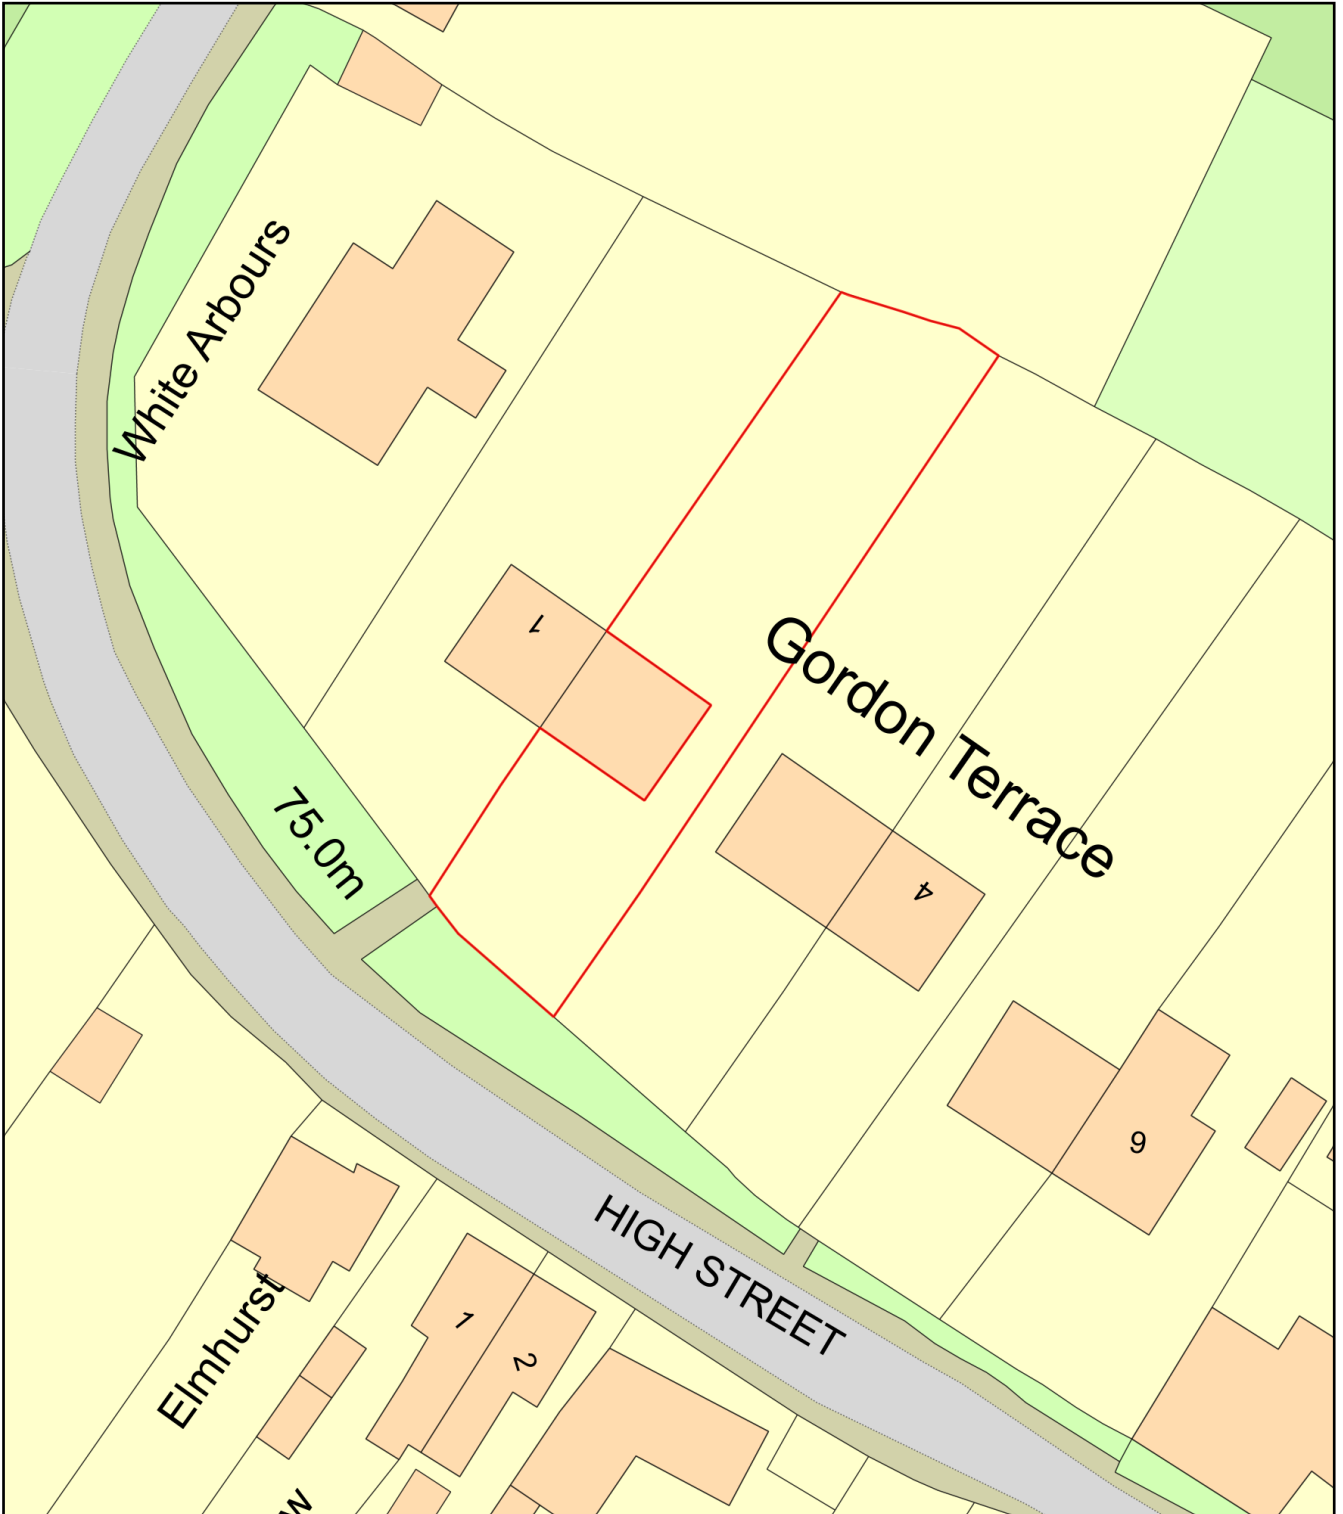

Mrs H Keech - 2 Gordon Terrace

Plan Produced for: 2.5m fence with pergola

Date Produced: 15 May 2022

Plan Reference Number: TQRQM22135202956234

Scale: 1:500 @ A4