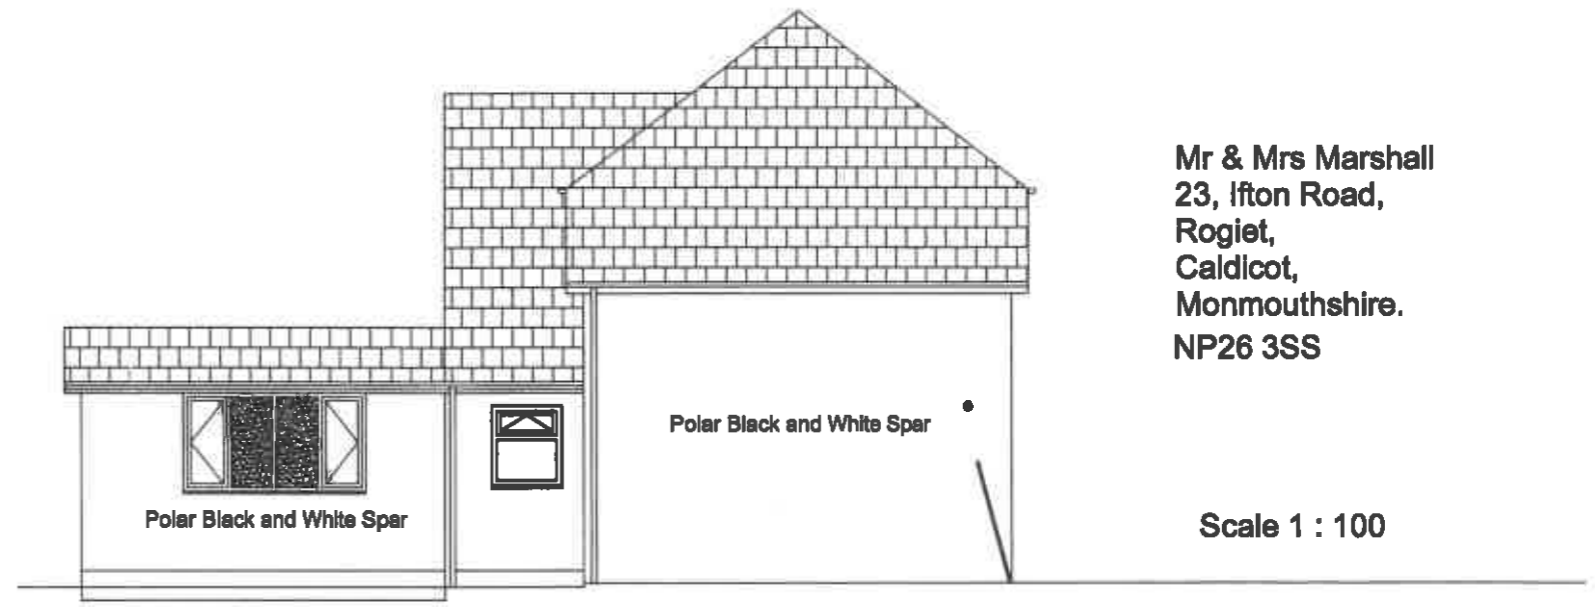

Proposed Rear Elevation

Proposed Section X-X

Proposed Rear Elevation 1 : 100

Proposed Side Elevation

**Mr & Mrs Marshall
23, Ifton Road,
Rogiet,
Caldicot,
Monmouthshire.
NP26 3SS**

Scale 1 : 100