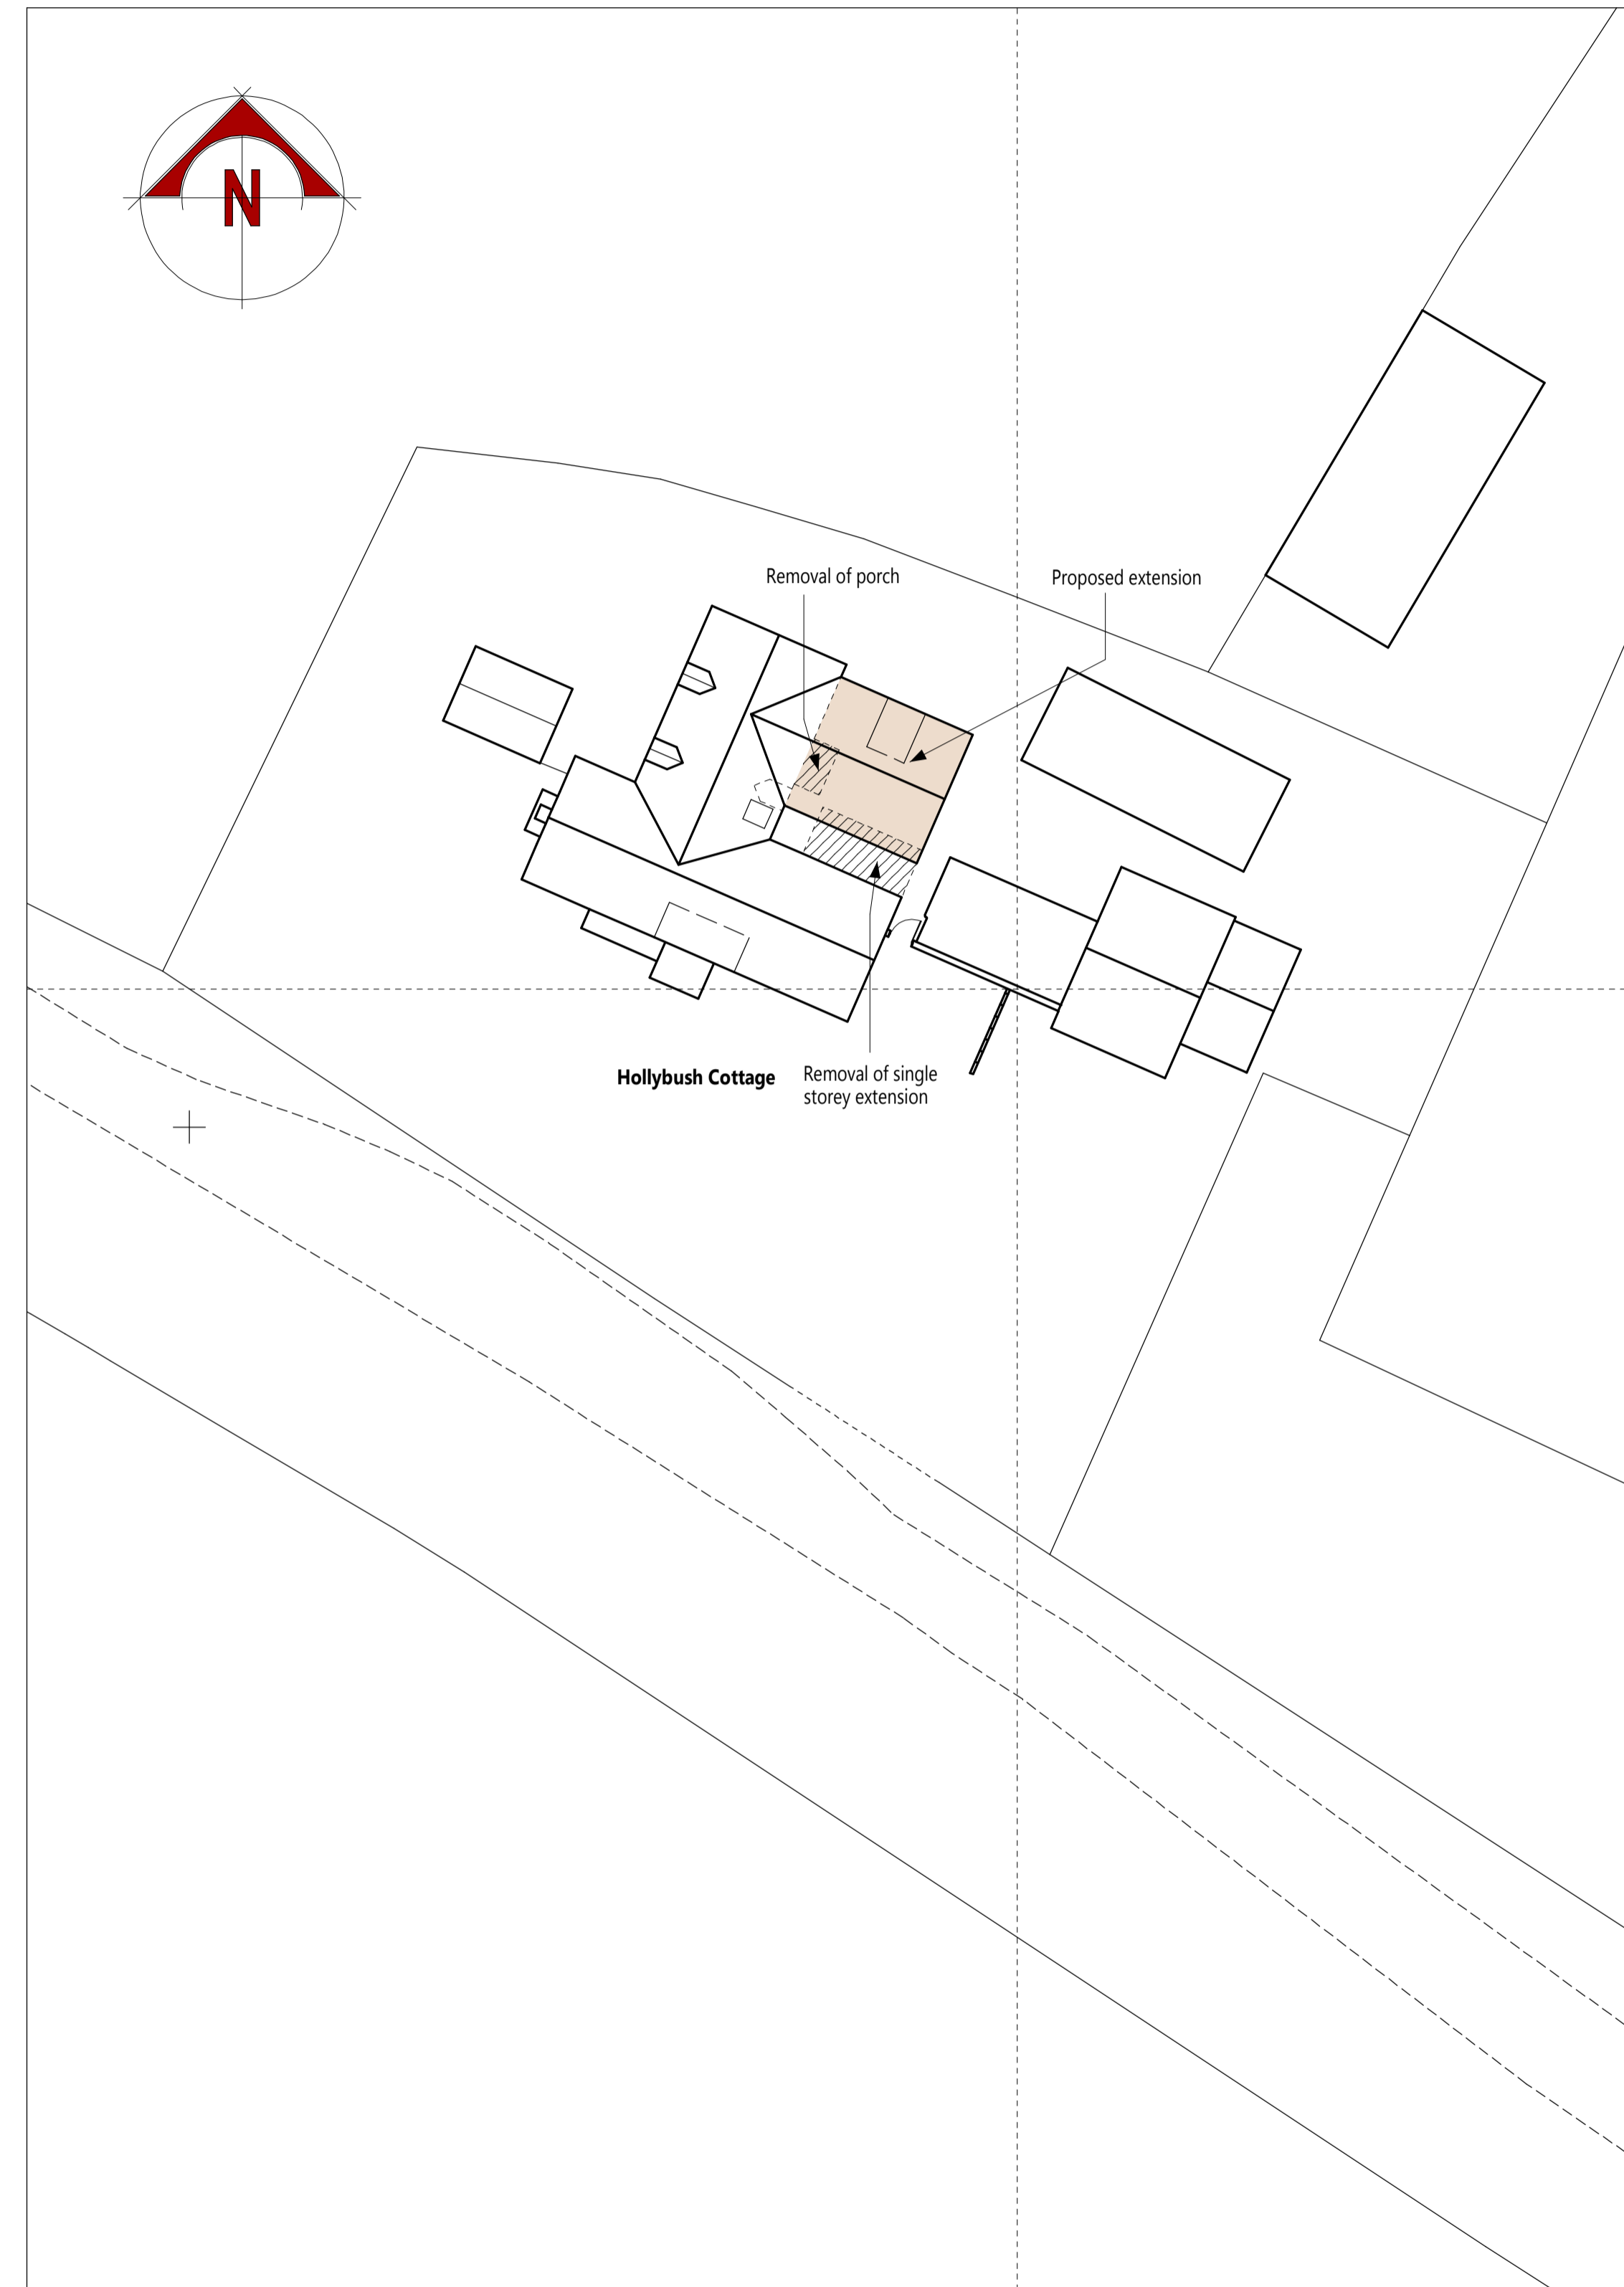

Existing Site Plan

Proposed Site Plan

REVISIONS	
PROJECT	Replacement Extension
ADDRESS	Hollybush Cottage, Buxhall IP14 3DP
CLIENT	Ian and Tara Hope
DATE	April 2022
SCALE / SIZE	1:100 / A1
DRAWING	Site Plans
REFERENCE	LDA-302-03A