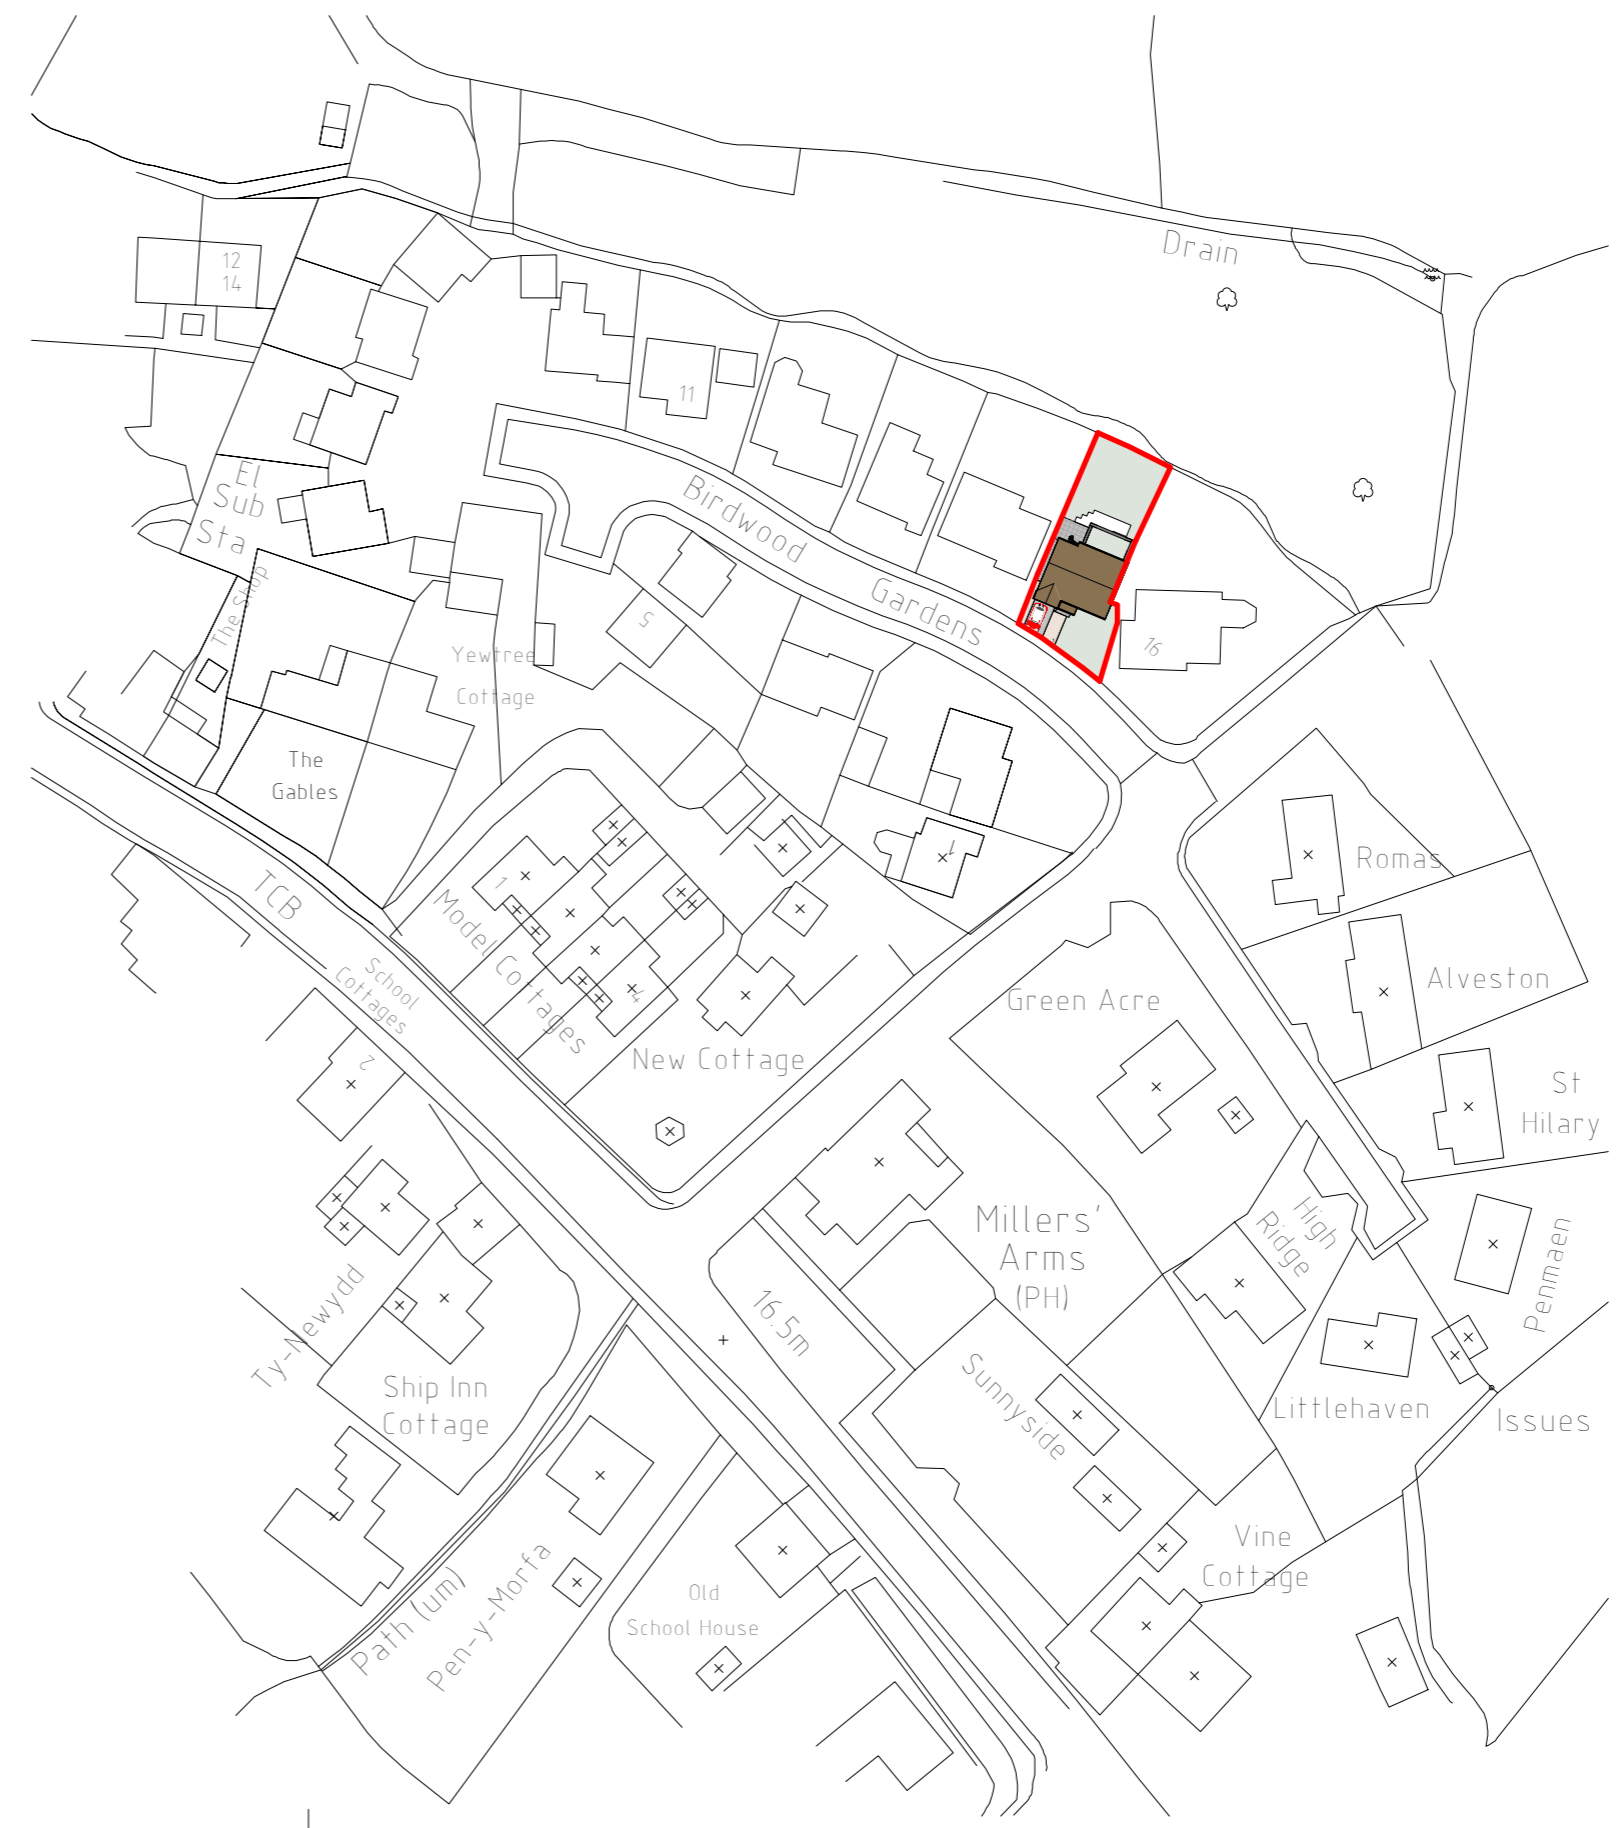

2 Site Project North
1 : 500

1 Site True North
1 : 1000

rev	date	description
Planning		Building Regs
Maison Design		
architectural practice		
25 Caldicot Road		tel 01291 422712
Rogiet		E mail
Monmouthshire		mark@maisondesign.biz
NP26 3SE		WEB www.maisondesign.biz
Copyright of this drawing or part thereof is by Maison Design and not to be copied		
Project	Proposed Site Plan	
Name	Barry Turner 15 Birdwood Gardens Mathern NP16 6UF	
Date	March 2022	MH-9056