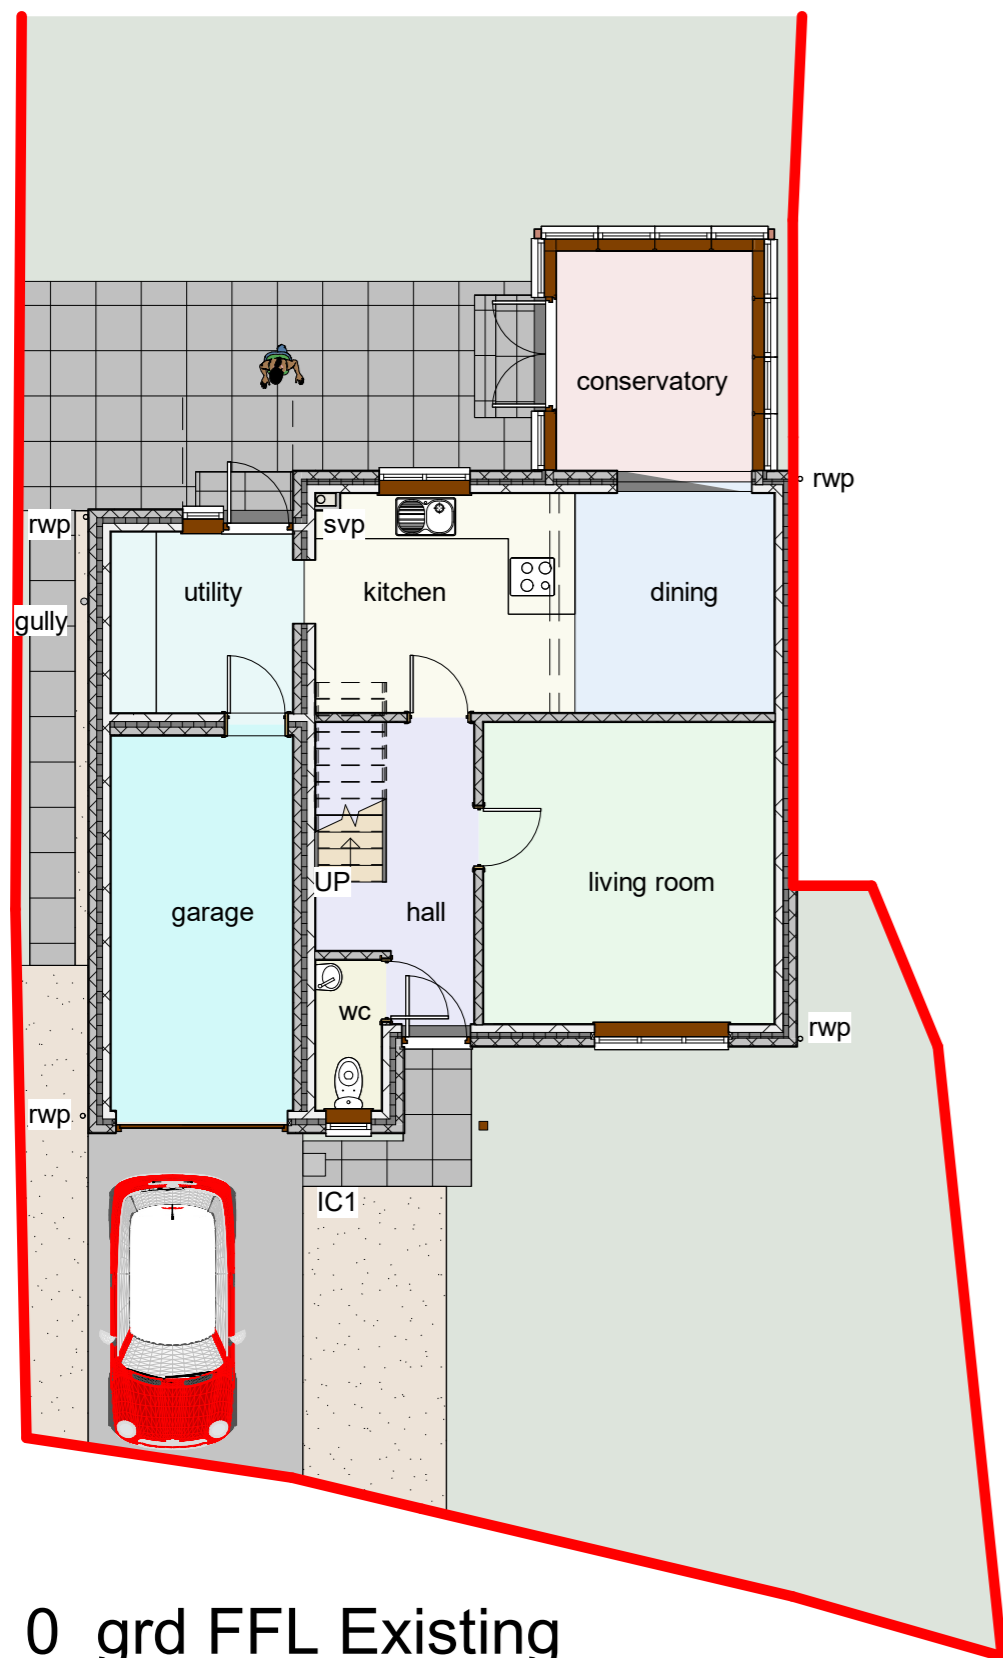

2 REAR
1 : 100

3 SIDE GARAGE
1 : 100

4 SIDE
1 : 100

1 0_grd FFL Existing
1 : 100

- Roof Tiles
- Walls Brickwork below dpc and a rendered walls
- Windows Brown upvc d.g
- RW Goods Brown pvc half round

Dwg at A2
0 1 2 3 4
5m long scale at 1:100

5 3D Existing Rear

rev	date	description
Planning		Building Regs
Maison Design		
architectural practice		
25 Caldicot Road		tel 01291 422712
Rogiet		E mail
Monmouthshire		mark@maisondesign.biz
NP26 3SE		WEB www.maisondesign.biz
<small>Copyright of this drawing or part thereof is by Maison Design and not to be copied</small>		
Project	Existing Layout	
Name	Barry Turner 15 Birdwood Gardens Mathern NP16 6UF	
Date	March 2022	MH-9055