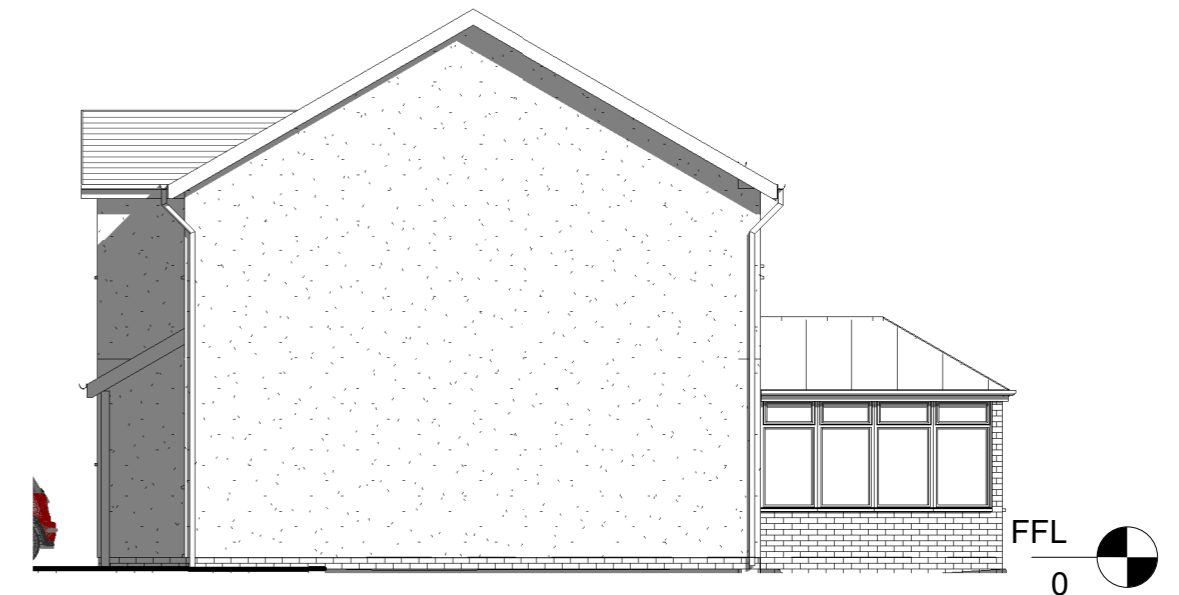

2 REAR
1 : 100

3 SIDE GARAGE
1 : 100

4 SIDE
1 : 100

1 0_grd FFL Existing
1 : 100

- Roof Tiles
- Walls Brickwork below dpc and a rendered walls
- Windows Brown upvc d.g
- RW Goods Brown pvc half round

Dwg at A2
0 1 2 3 4
5m long scale at 1:100

5 3D Existing Rear

rev	date	description
Planning		Building Regs
Maison Design		
architectural practice		
25 Caldicot Road		tel 01291 422712
Rogiet		E mail
Monmouthshire		mark@maisondesign.biz
NP26 3SE		WEB www.maisondesign.biz
<small>Copyright of this drawing or part thereof is by Maison Design and not to be copied</small>		
Project	Existing Layout	
Name	Barry Turner 15 Birdwood Gardens Mathern NP16 6UF	
Date	March 2022	MH-9055