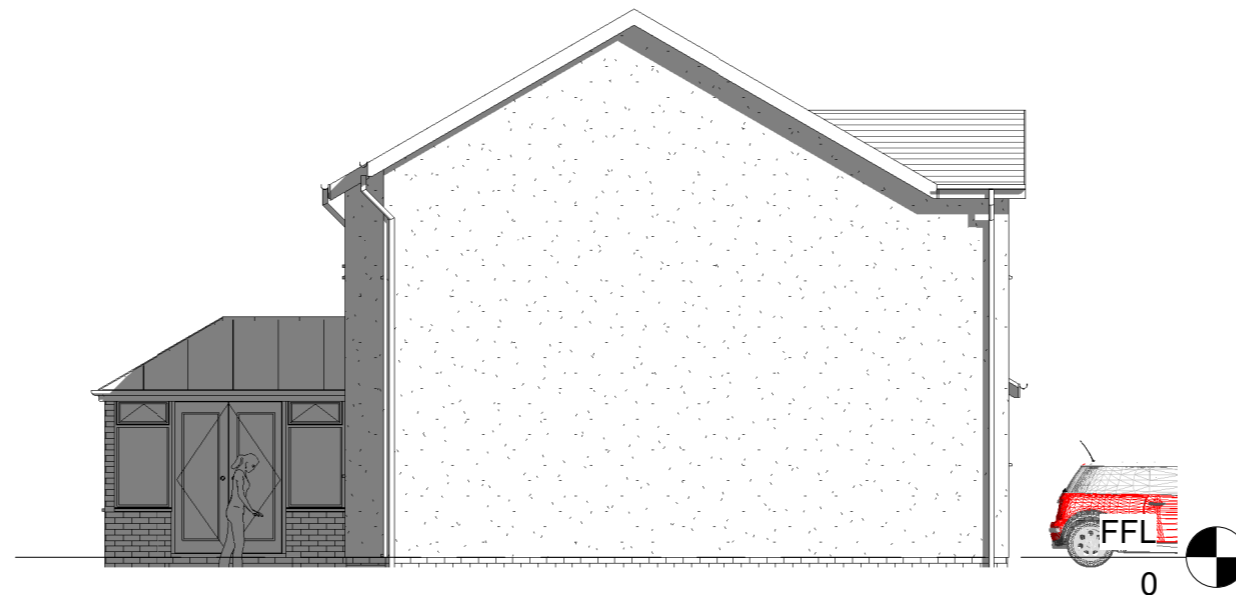

2 REAR
1 : 100

3 SIDE GARAGE
1 : 100

4 SIDE
1 : 100

1 0_grd FFL Existing
1 : 100

- Roof Tiles
- Walls Brickwork below dpc and a rendered walls
- Windows Brown upvc d.g
- RW Goods Brown pvc half round

Dwg at A2
0 1 2 3 4
5m long scale at 1:100