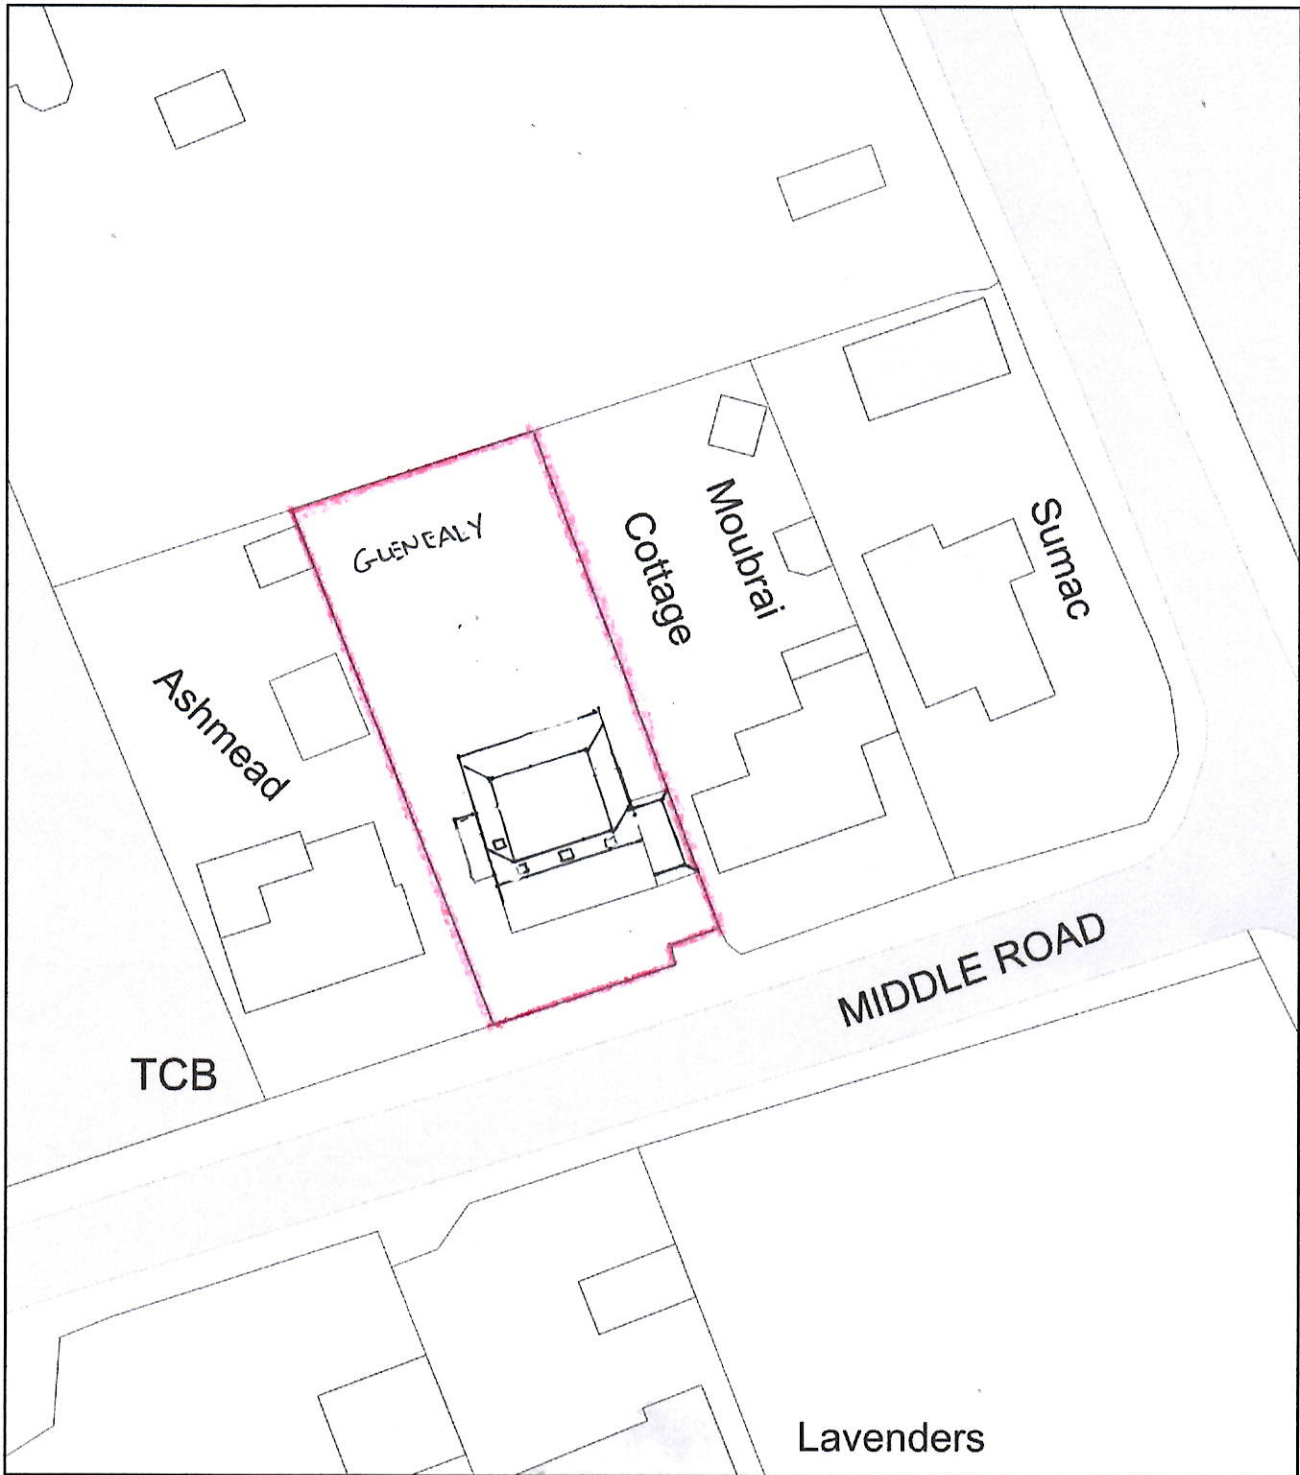

PLAN; D

Glenealy

PROPOSED BLOCK PLAN

Plan Produced for: m bennett
Date Produced: 09 Feb 2022
Plan Reference Number: TQRQM22040094051528
Scale: 1:500 @ A4