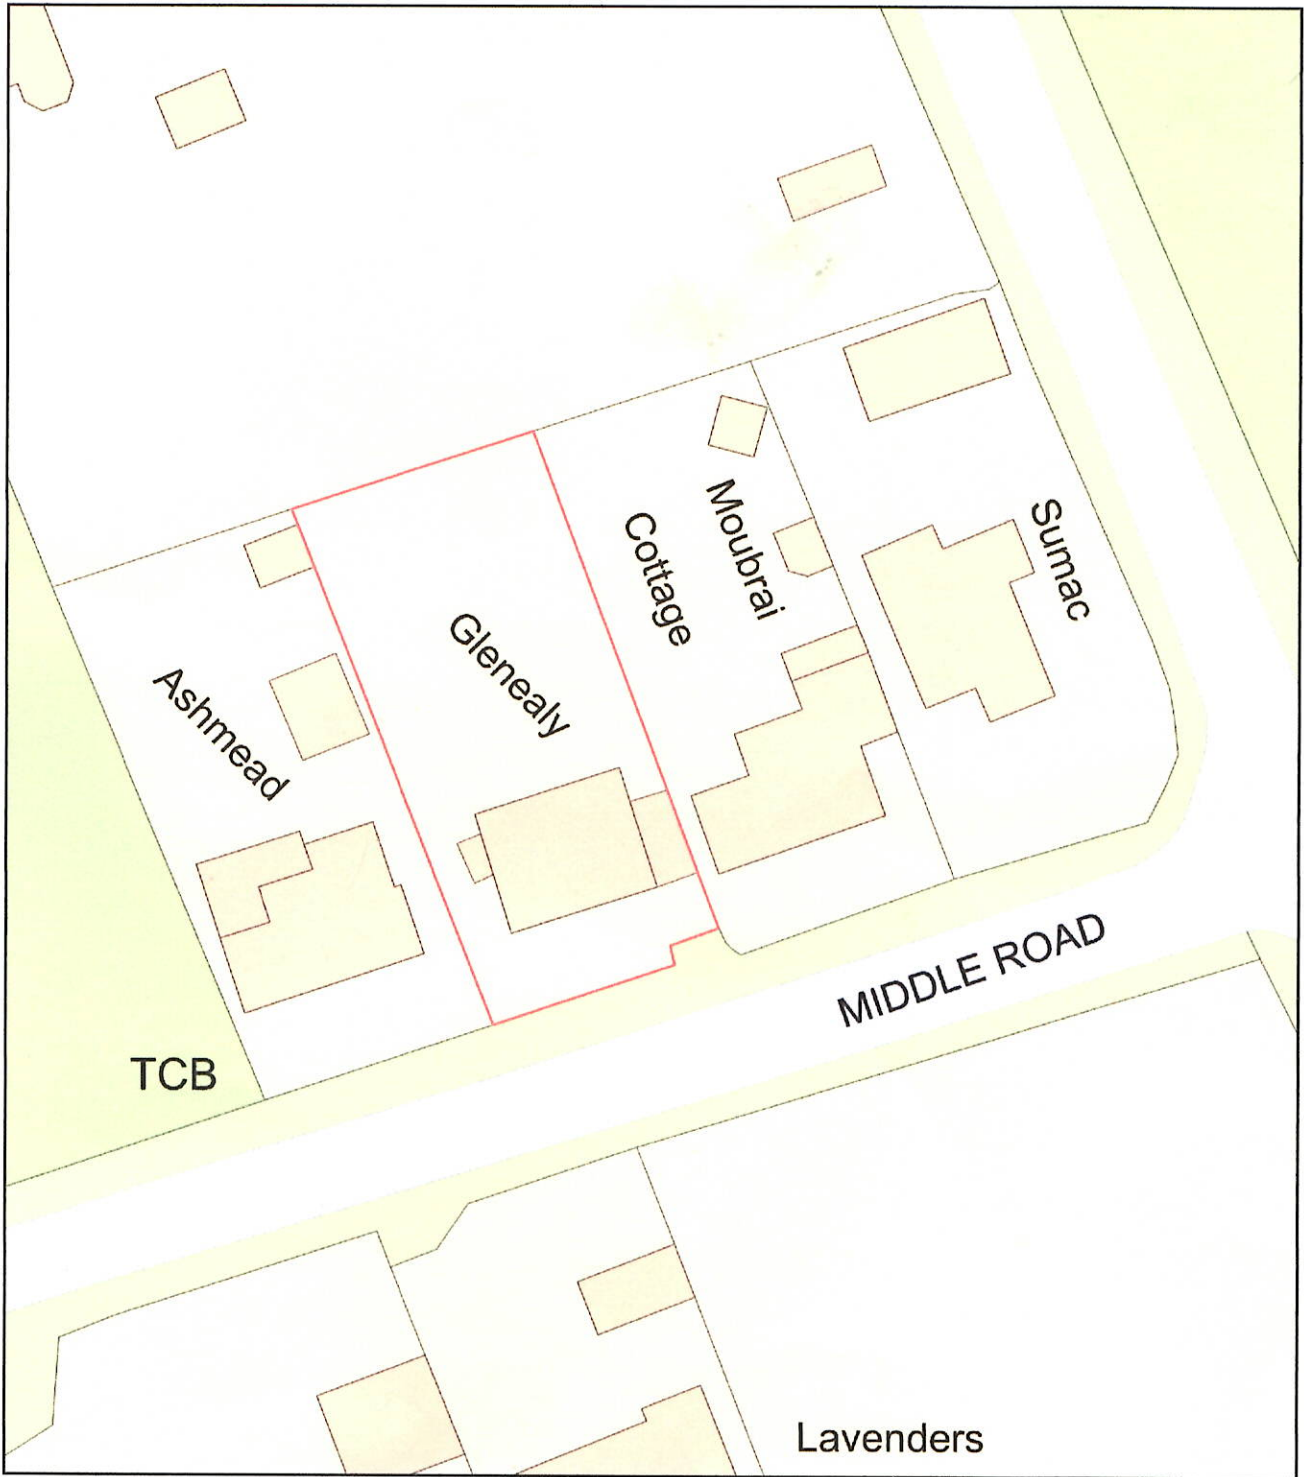

Block plan Glenealy

PLAN; E

Plan Produced for: m bennett
Date Produced: 09 Feb 2022
Plan Reference Number: TQRQM22040094051528
Scale: 1:500 @ A4