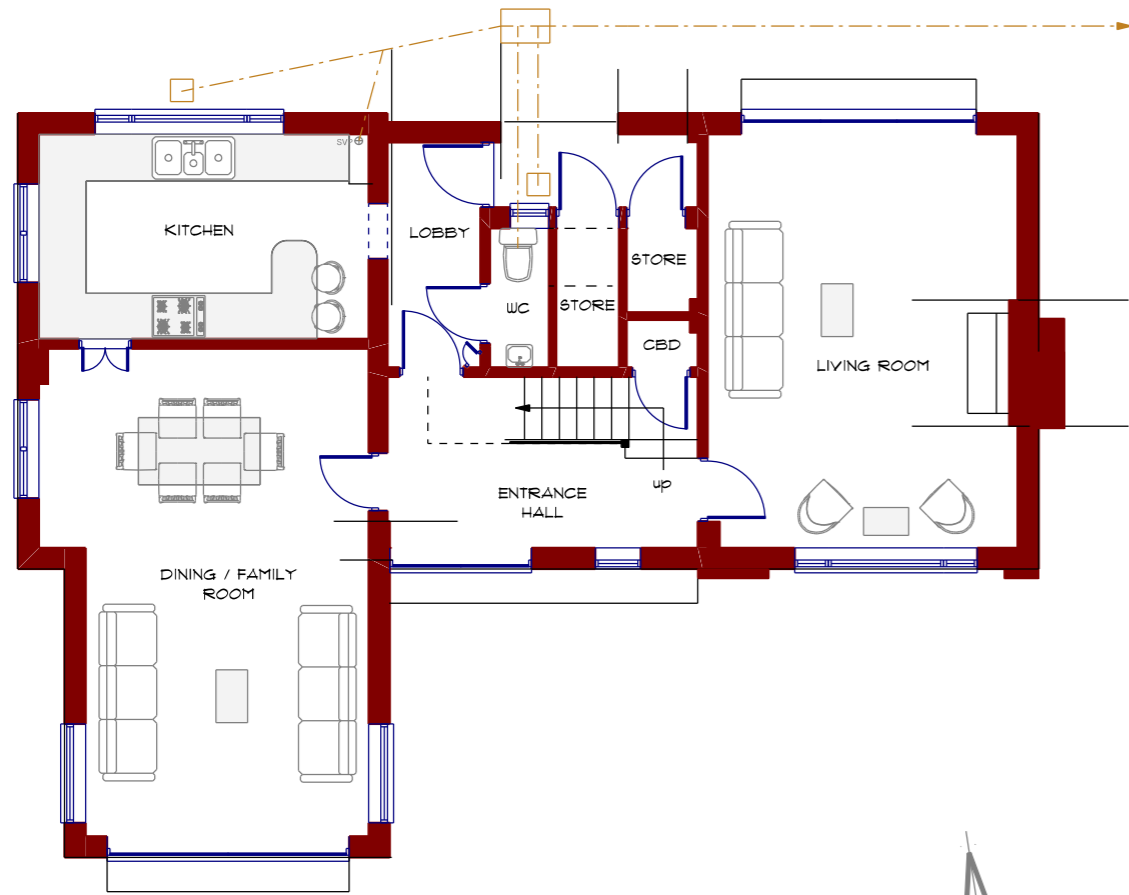

PROPOSED EXTENSION AND ALTERATIONS TO 'GREEN GABLES' ROMSEY ROAD CADNAM SO40 2NN

EXISTING GROUND FLOOR PLAN
Scale 1:100 @ A3

EXISTING FIRST FLOOR PLAN
Scale 1:100 @ A3