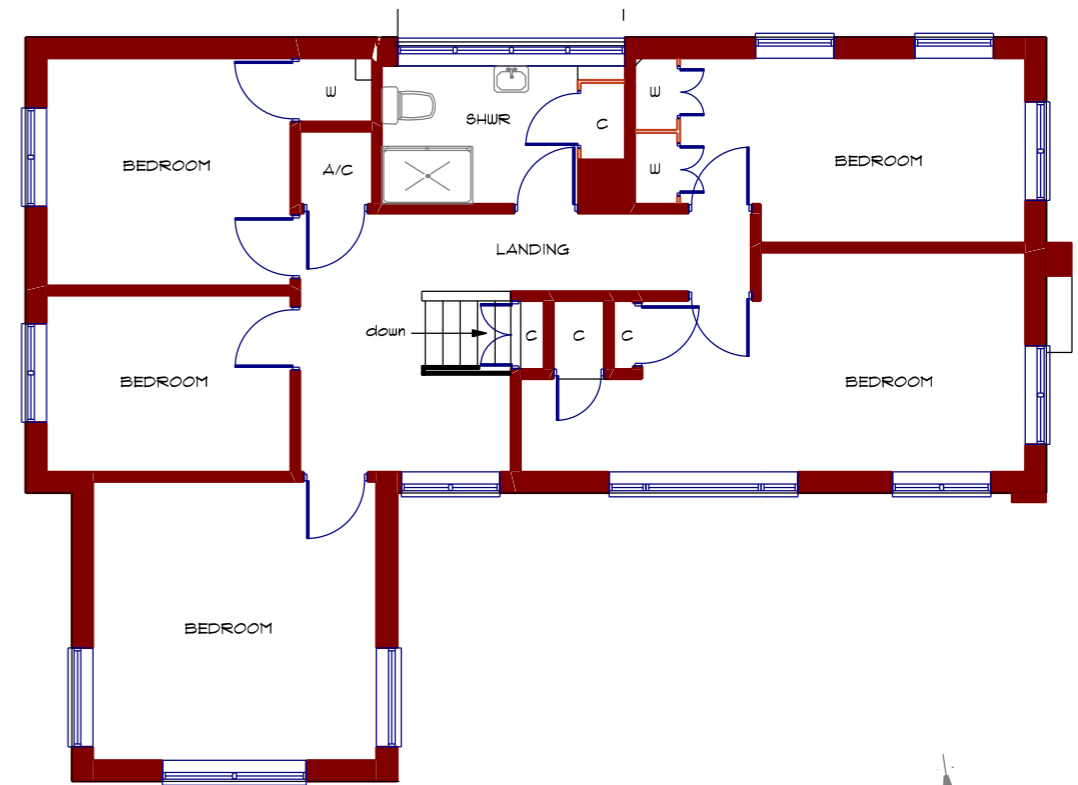

PROPOSED EXTENSION AND ALTERATIONS TO 'GREEN GABLES' ROMSEY ROAD CADNAM SO40 2NN

EXISTING GROUND FLOOR PLAN
Scale 1:100 @ A3

EXISTING FIRST FLOOR PLAN
Scale 1:100 @ A3