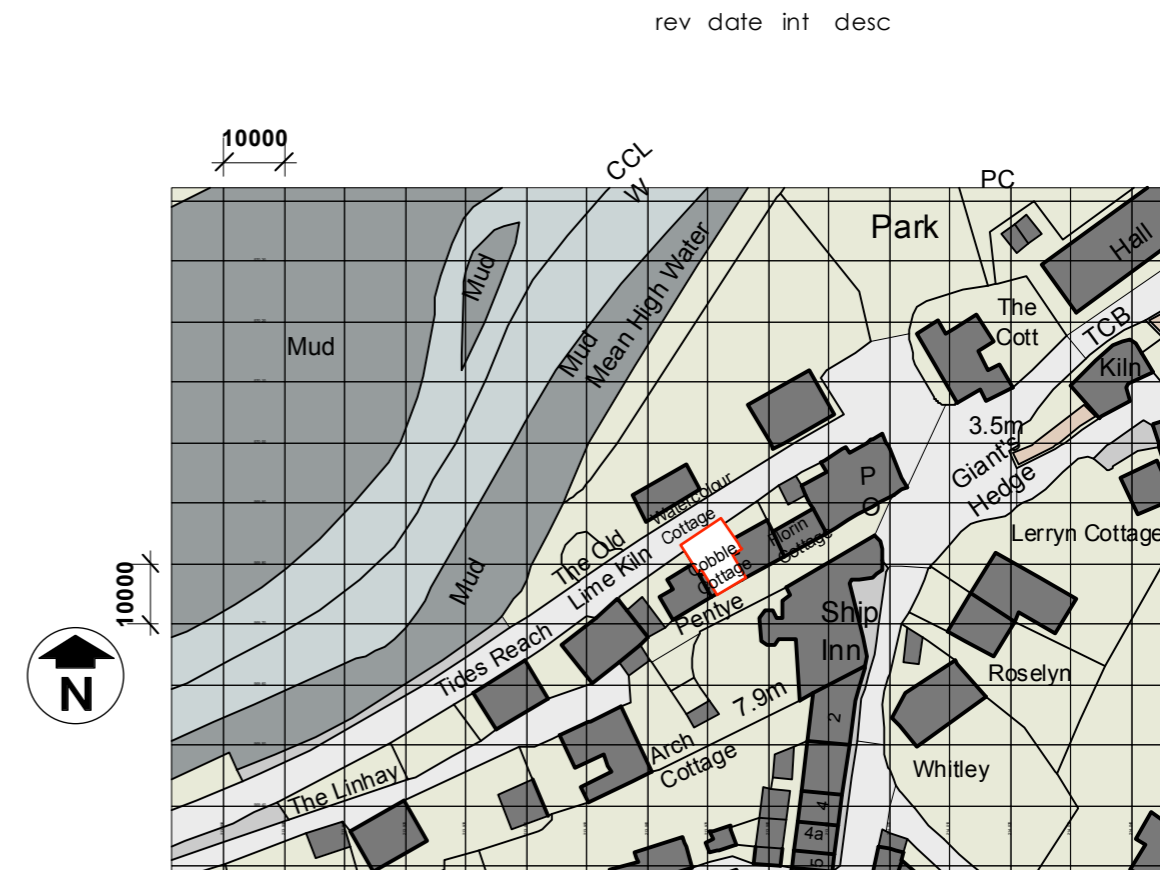

Ordnance Survey, (c) Crown Copyright 2021. All rights reserved. Licence number 100022432

| | |
|------|---------------|
| 1 | site location |
| A001 | Scale: 1:1250 |

| | | | | | | | |
|-------|-----------|--------|---------------------------|--------|--|---------------|---|
| date | Dec 21 | desc | site location plan | | status | SURVEY | |
| drawn | kbl | client | Miss D Pagnell-Smith | add | Cobble Cottage, Lerryn, Lostwithiel, Cornwall PL22 0PX | | |
| Scale | 1:1250@A3 | job no | 21-121 | dwg no | A-001 | rev | - |