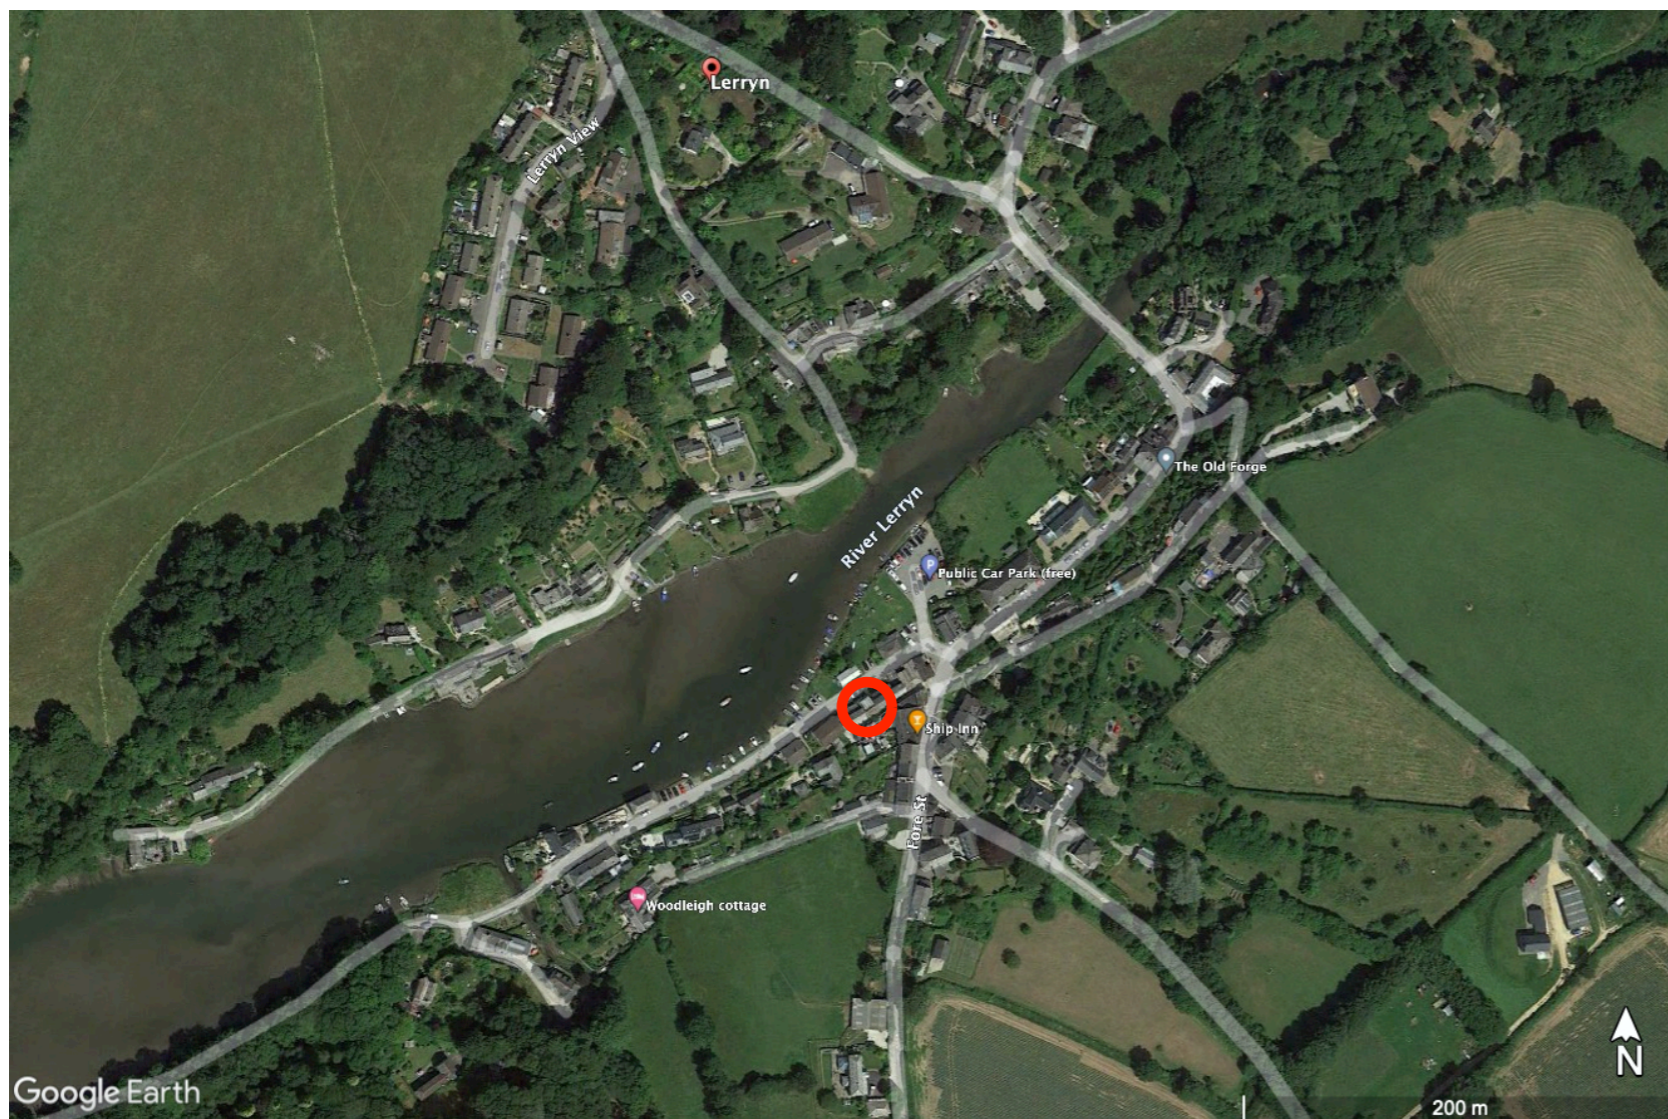

Ordnance Survey, (c) Crown Copyright 2021. All rights reserved. Licence number 100022432

| | |
|------|---------------|
| 1 | site location |
| A001 | Scale: 1:1250 |

| | | | | | | | |
|-------|-----------|--------|---------------------------|--------|--|---------------|---|
| date | Dec 21 | desc | site location plan | | status | SURVEY | |
| drawn | kbl | client | Miss D Pagnell-Smith | add | Cobble Cottage, Lerryn, Lostwithiel, Cornwall PL22 0PX | | |
| Scale | 1:1250@A3 | job no | 21-121 | dwg no | A-001 | rev | - |