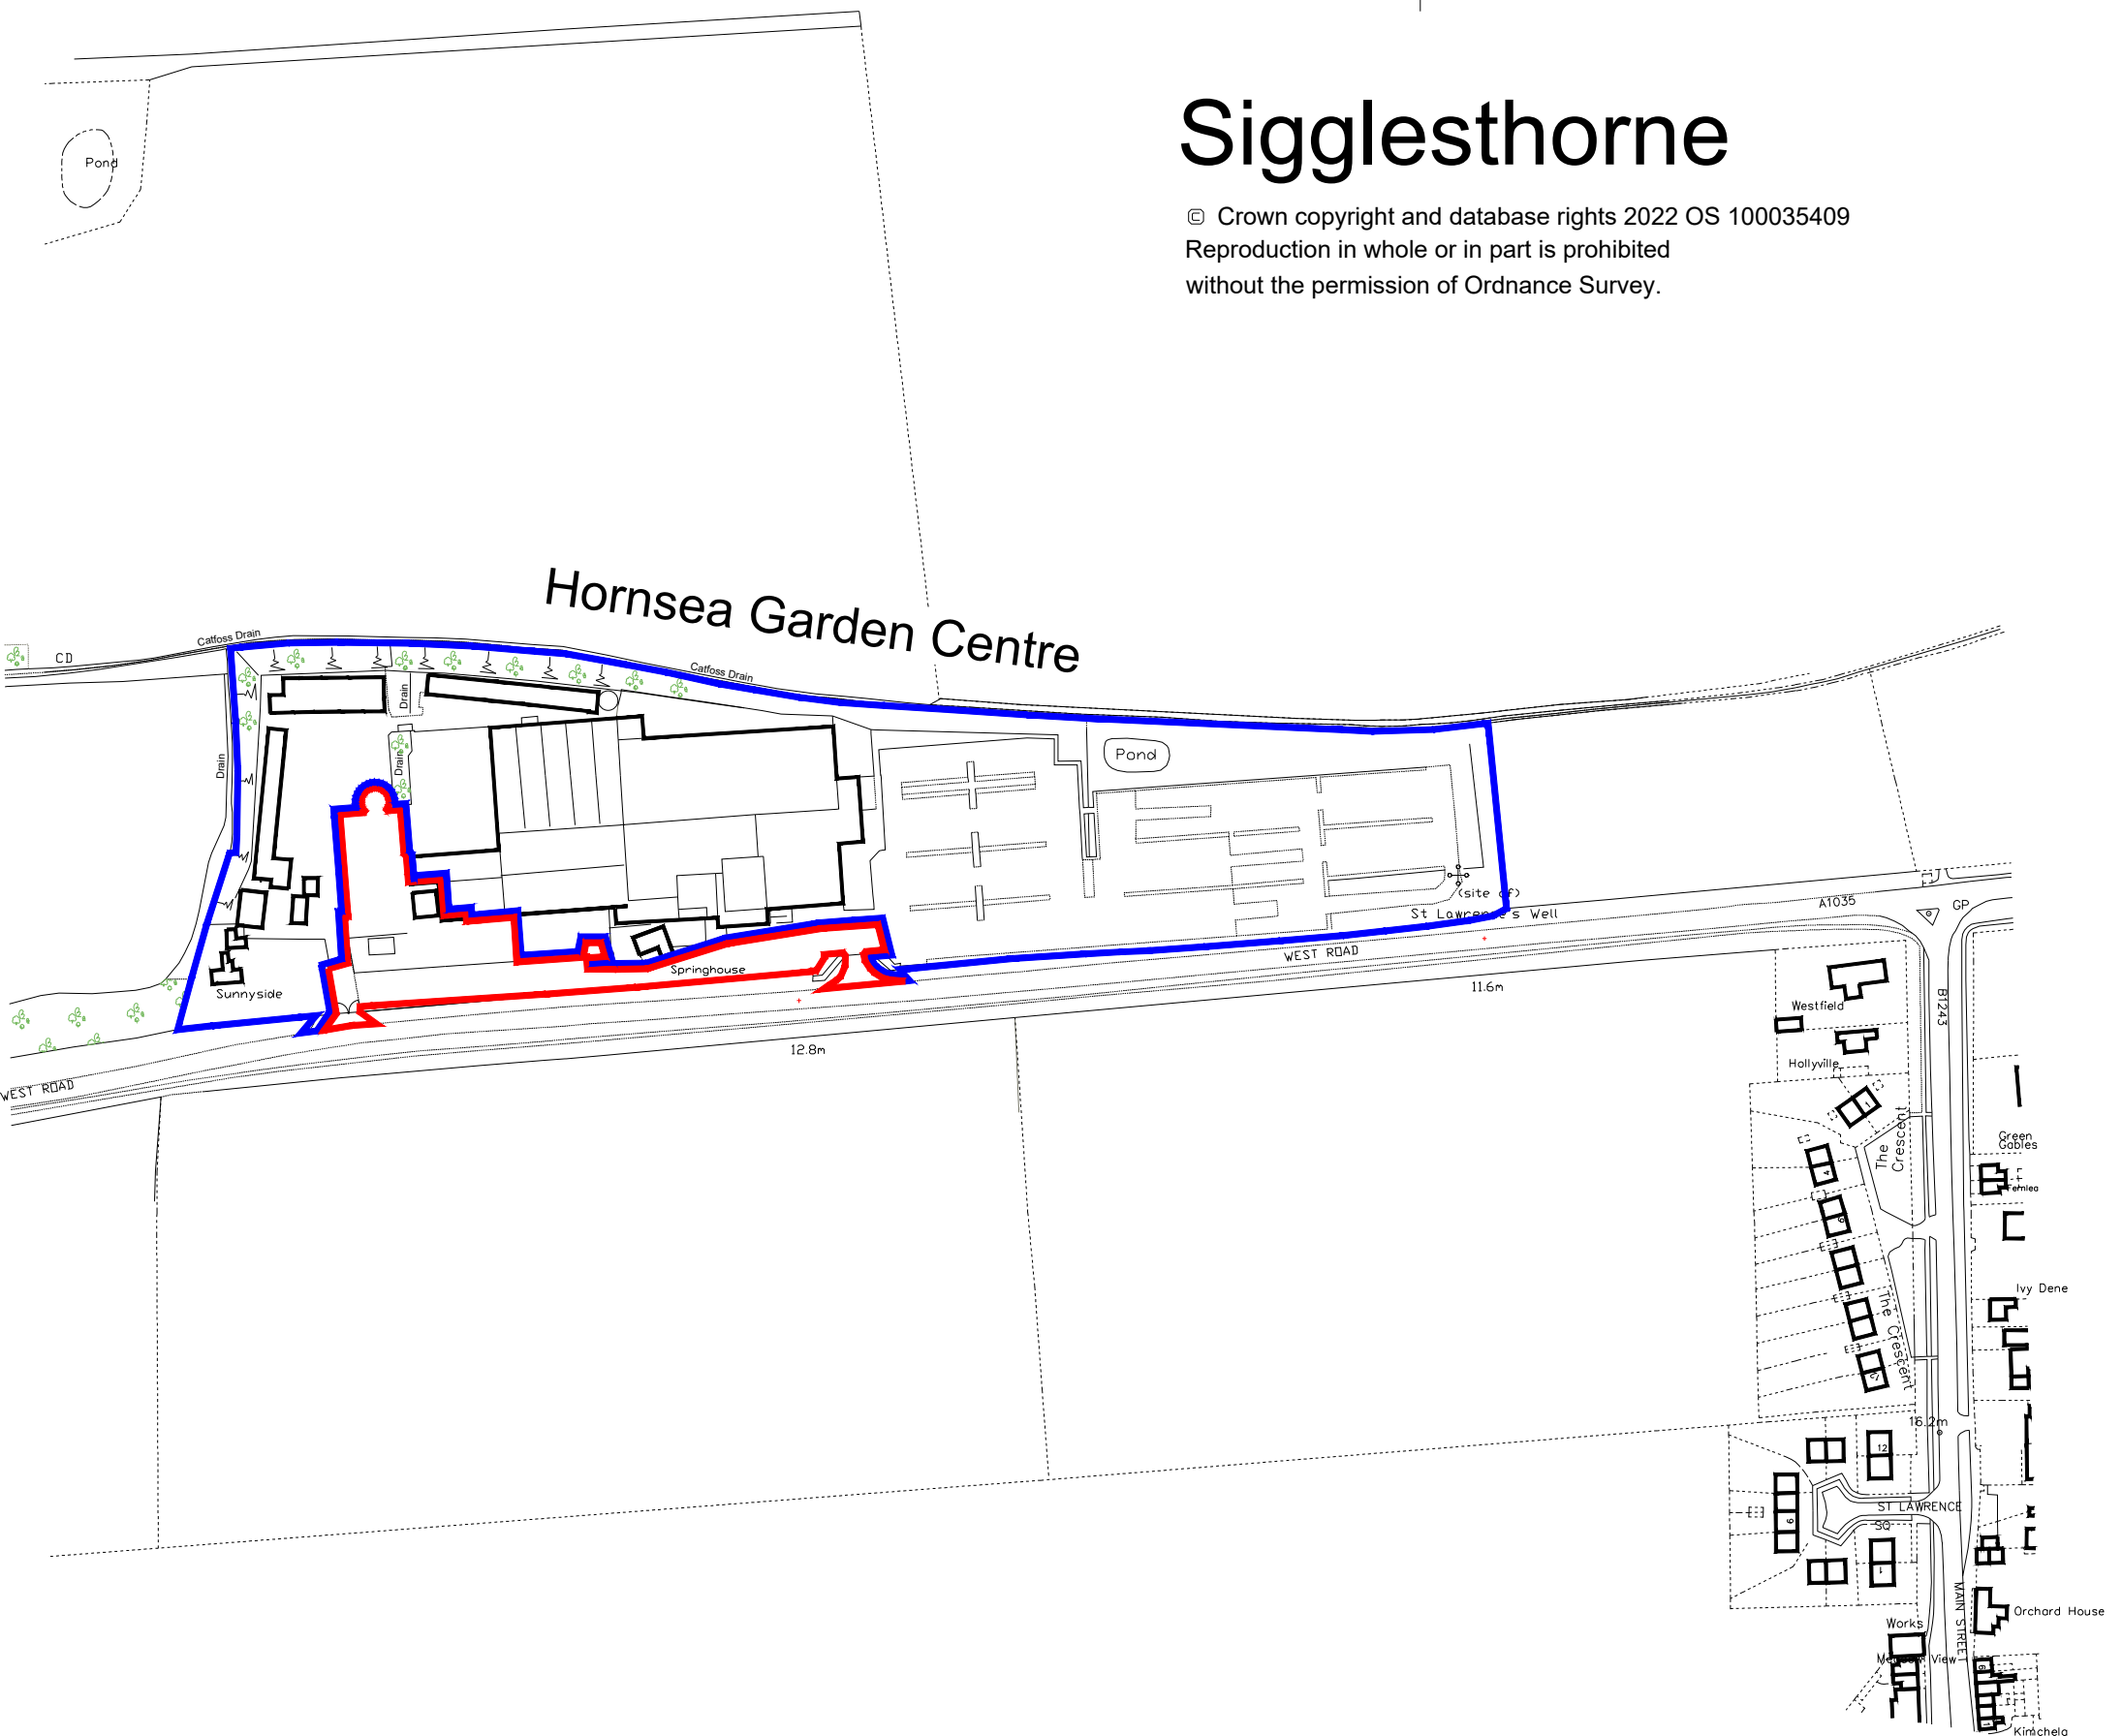

Sigglesthorpe

© Crown copyright and database rights 2022 OS 100035409
Reproduction in whole or in part is prohibited
without the permission of Ordnance Survey.

Site Location Plan.

Scale - 1:2500 @ A3

Dwg No. 202112 - 01 - Rev B.