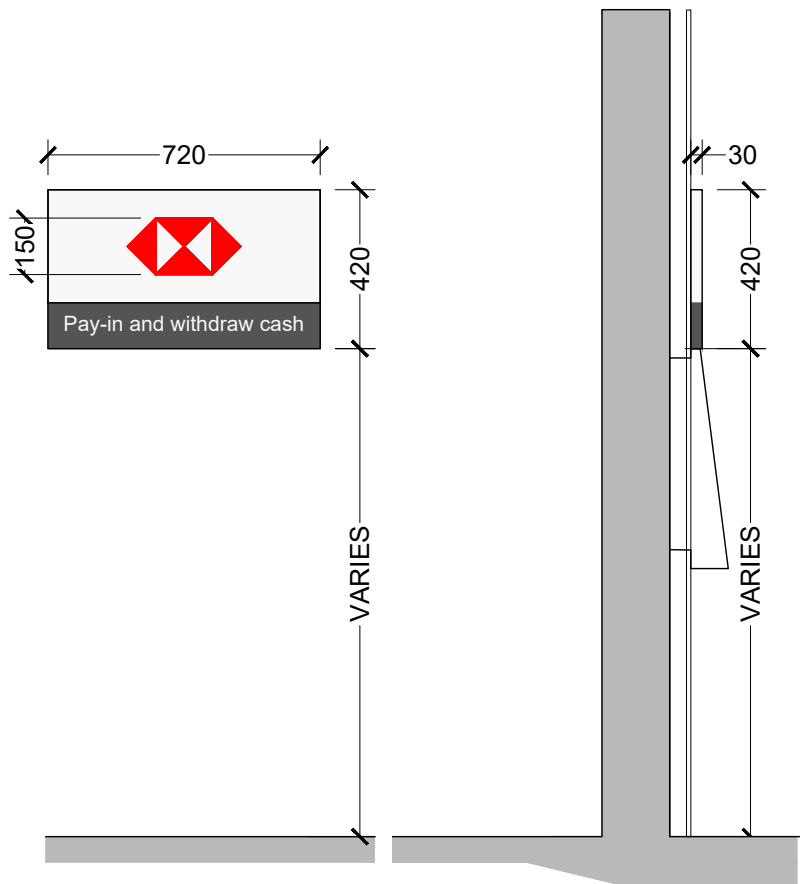

## **STANDARD MFD BUTTON SIGNAGE**

SCALE 1:20 @ A4

### **STANDARD MFD BUTTON**

#### **MATERIALS:**

- Vinyl wrapped foamex board with clear acrylic face panel. Internally illuminated via LED light sheet system.

#### **TEXT COLOUR:**

- White, Black & Red. White area's to be illuminated.