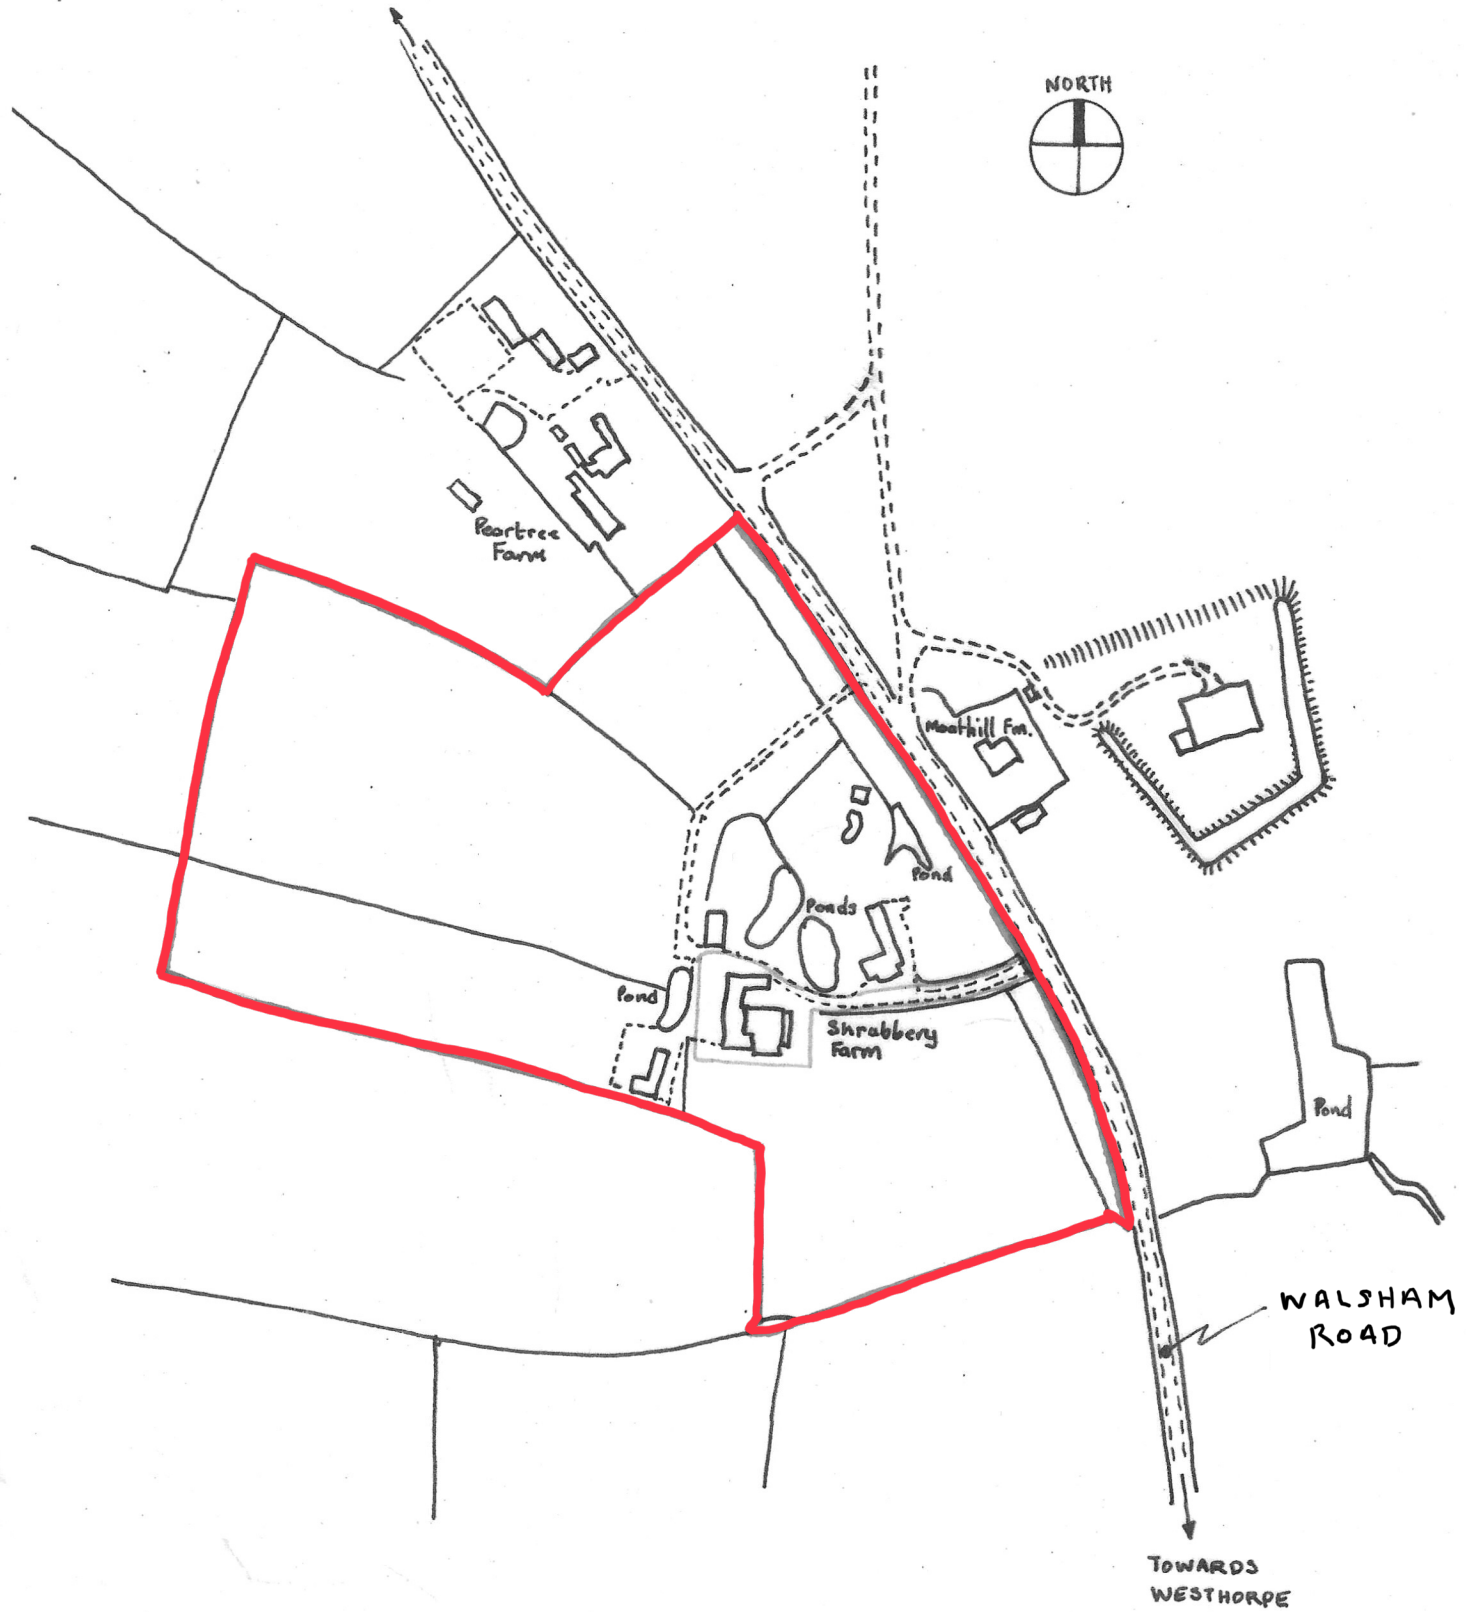

TOWARDS
WALSHAM LE WILLOWS

Shrubbery Farm
Site Location Plan

Scale: 1:2,500 at A4