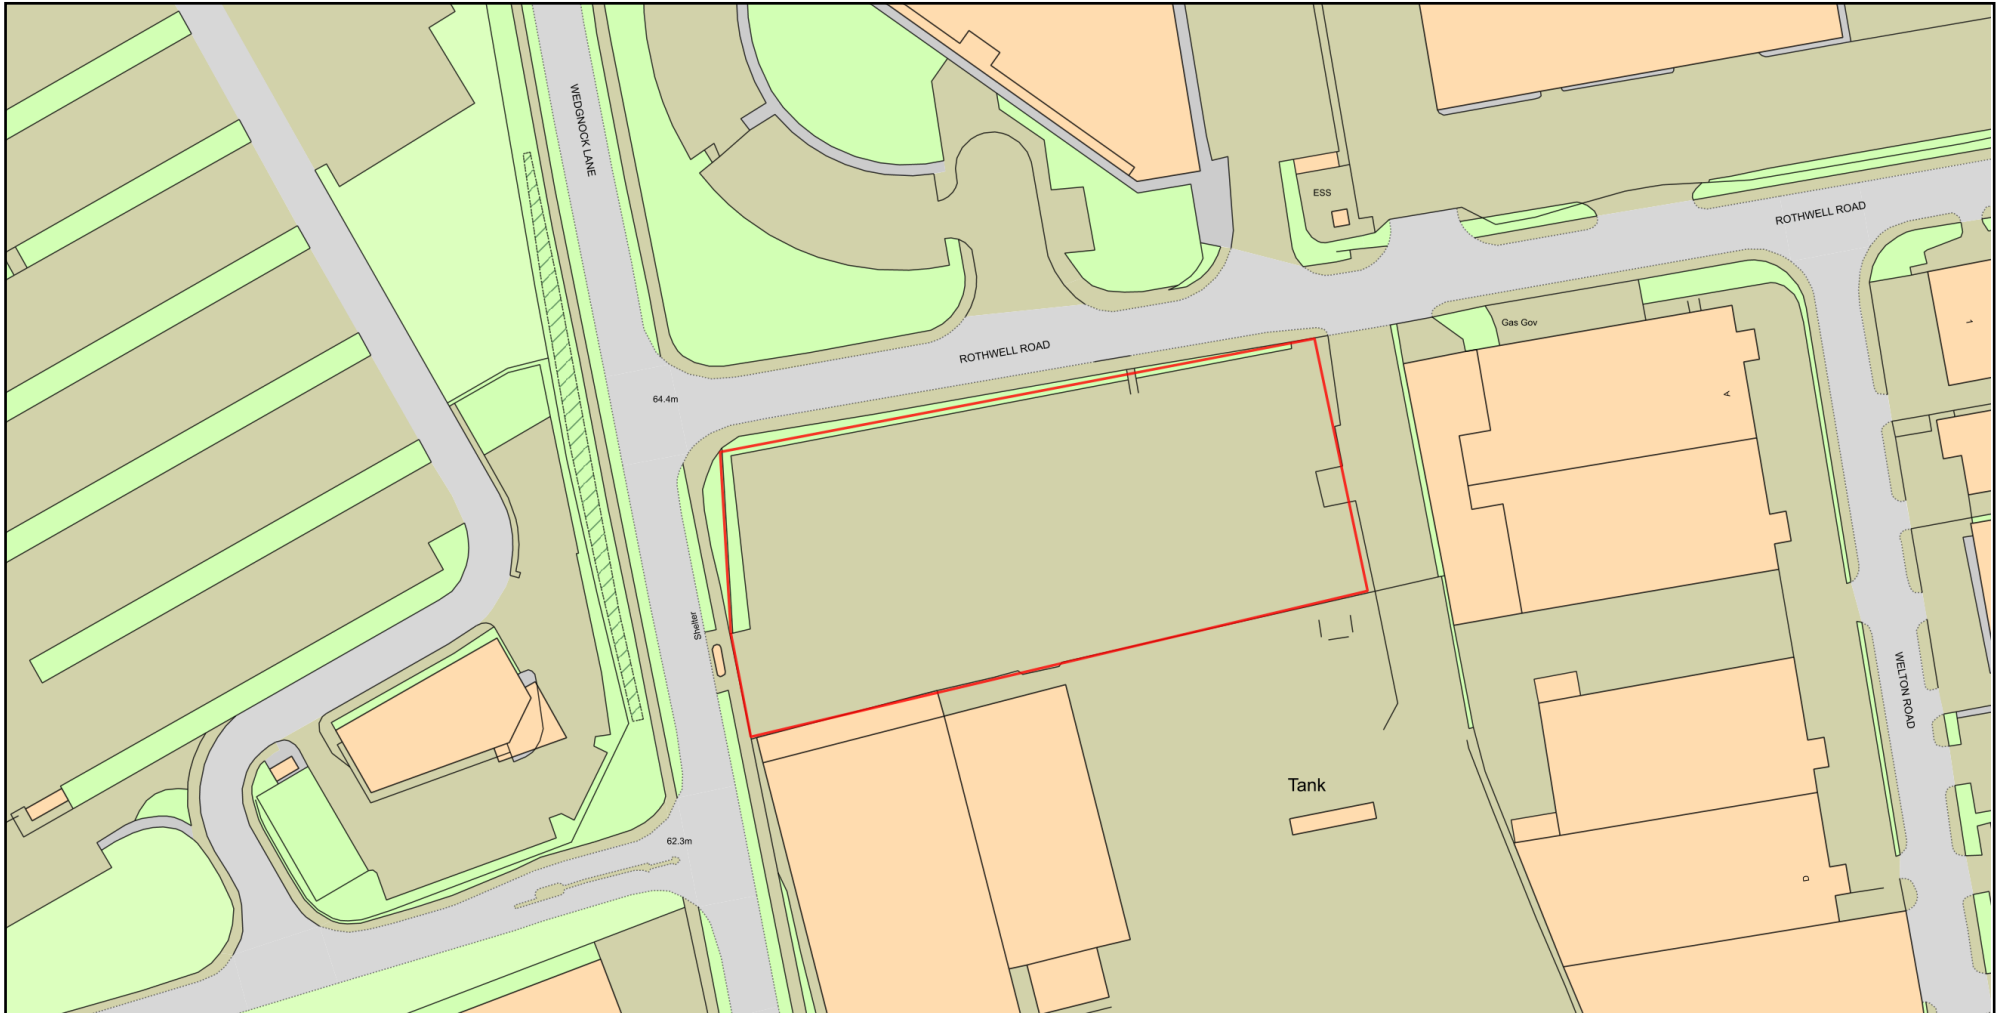

Location Plan W/22/0710

Plan Produced for: Nuneaton Signs/ONTO

Date Produced: 12 May 2022

Plan Reference Number: TQRQM22132120947616

Scale: 1:1250 @ A4

© Crown copyright and database rights 2021 OS 100042766