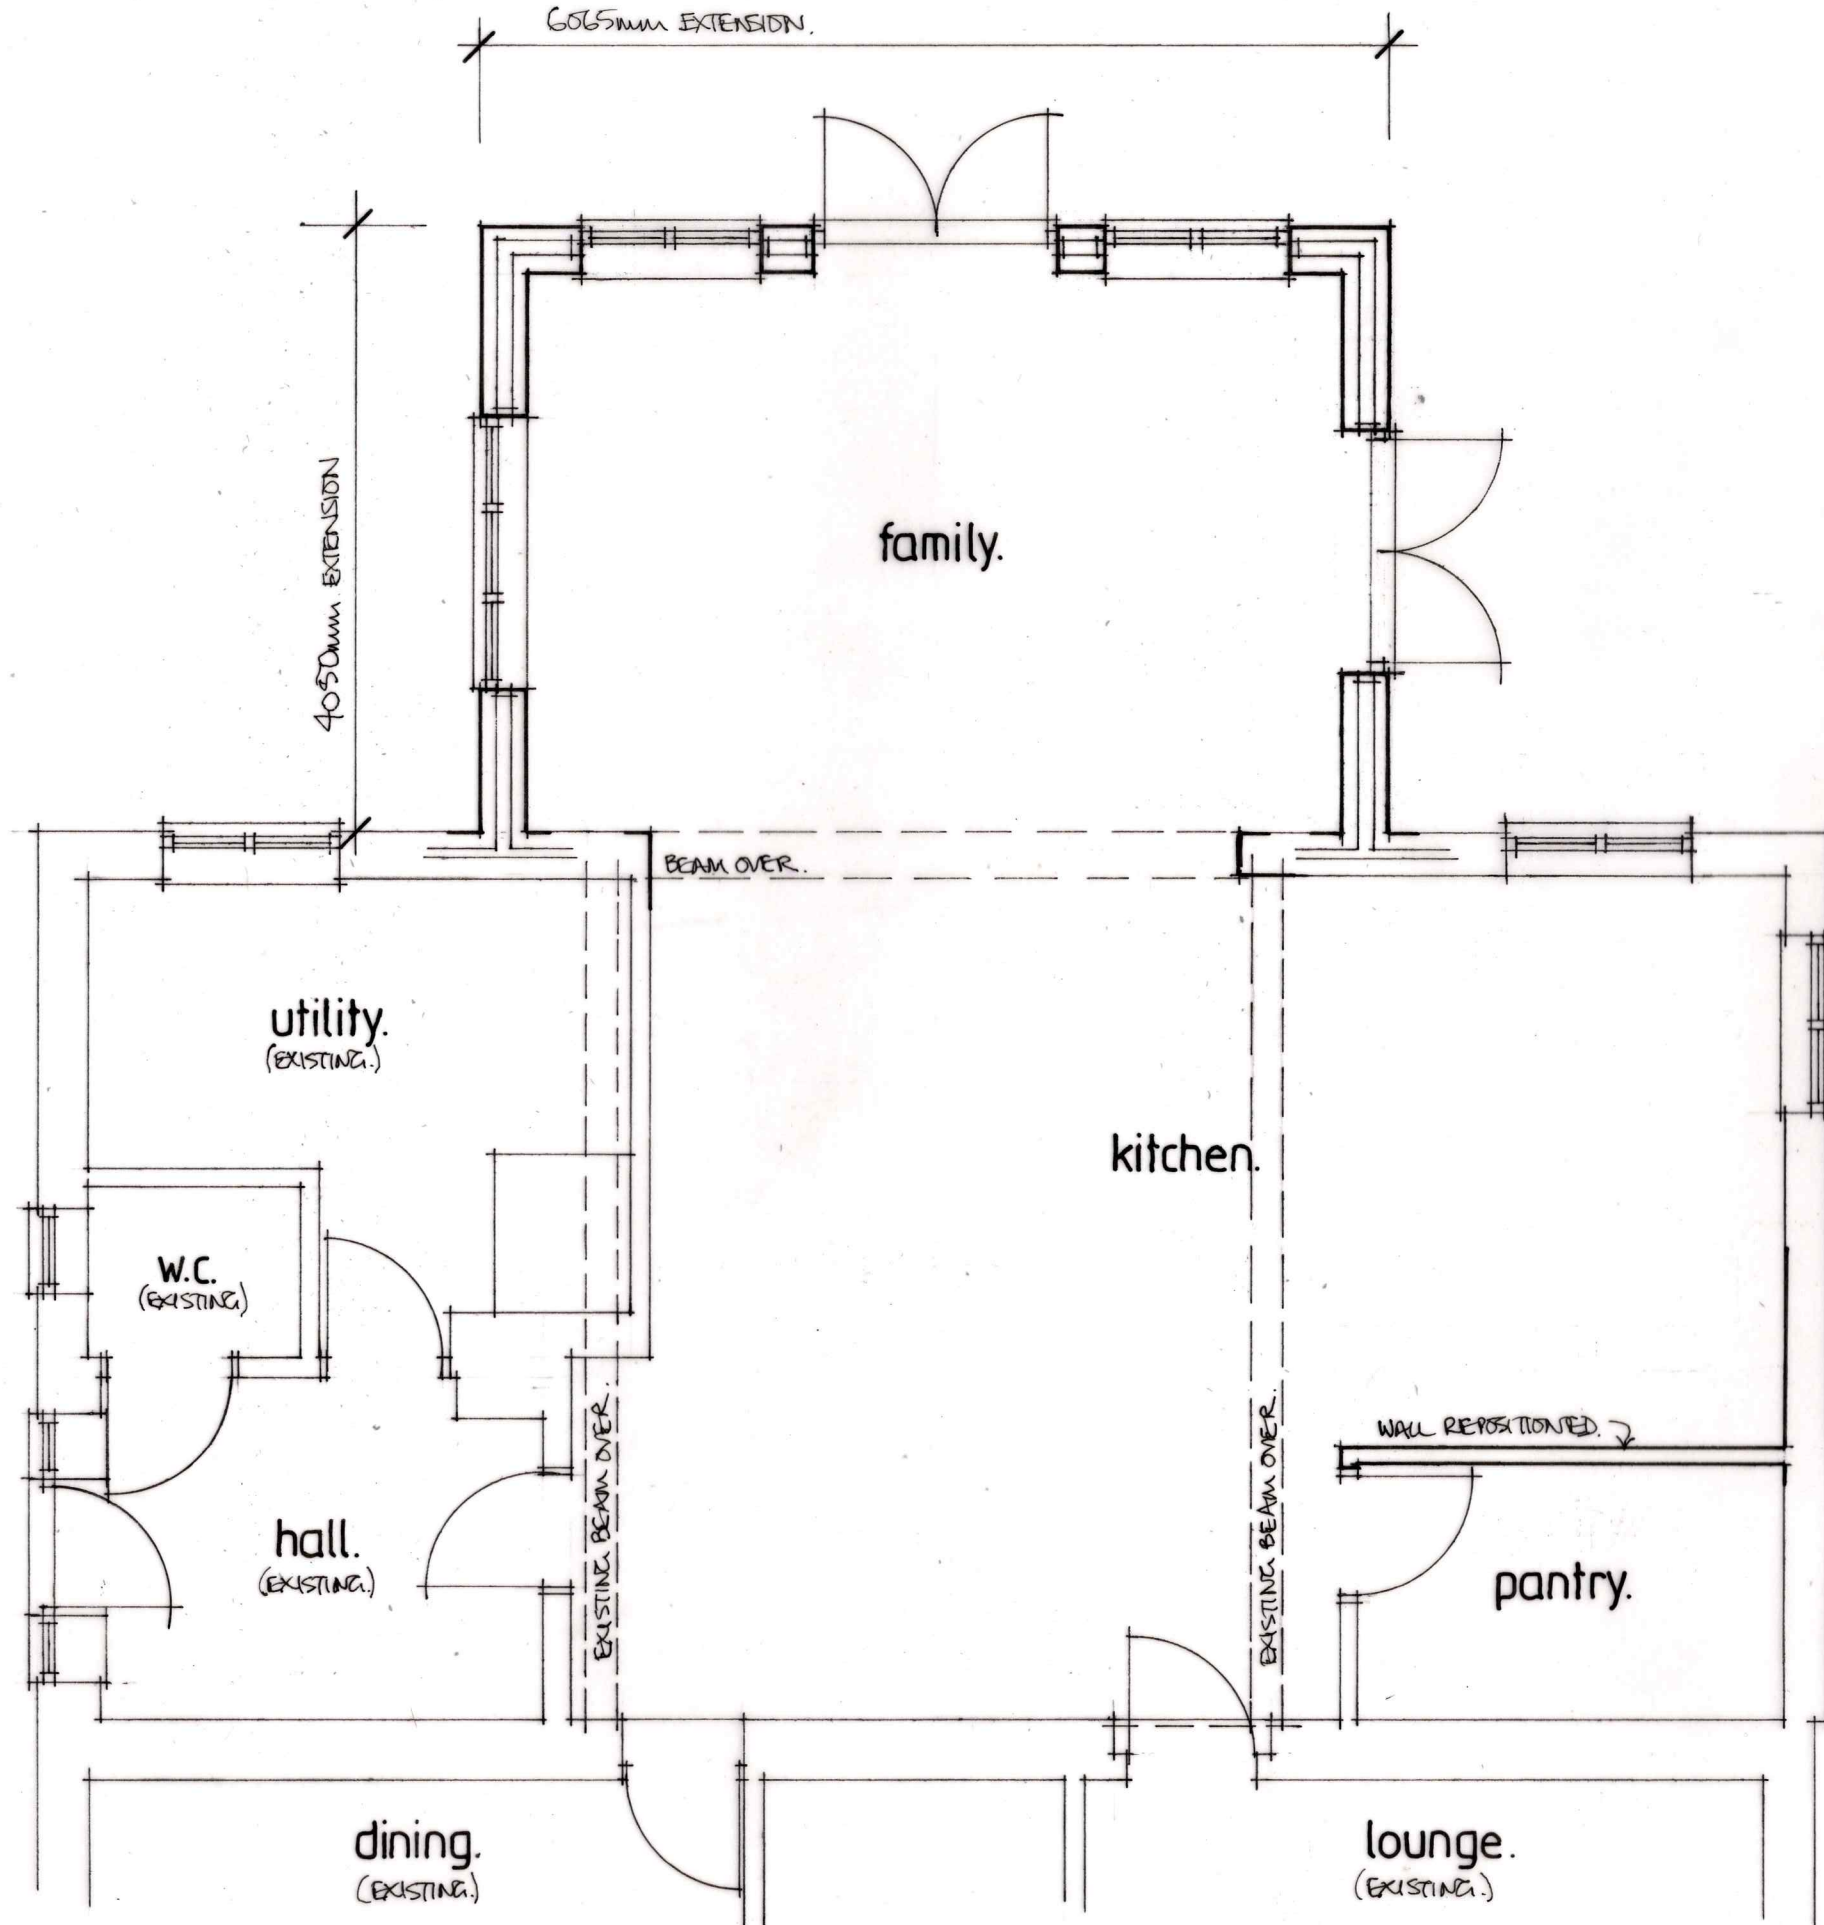

Proposed floor layout. 1:50.

REV'C - WINDOW POSITIONS. APR'22.
 REV'B - FRENCH DOORS ADDED. APR'22.
 REV'A - WINDOW/DOOR & PANTRY SIZE. APR'22.

TREVOR J. BELL. ARCHITECTURAL SERVICES. 01420 473131.
 3 CHURCH COTTAGES, BLACKWOOD, LISS, HANTS GU33 6BW.

Extension at Old Brewers,
 Brewers Lane, Monkwood SO24
 OHQ for Mr & Mrs N. Iles.

T768/03c DATE: APRIL 2022
 SCALE: 1:50 (@A3 SIZE.)