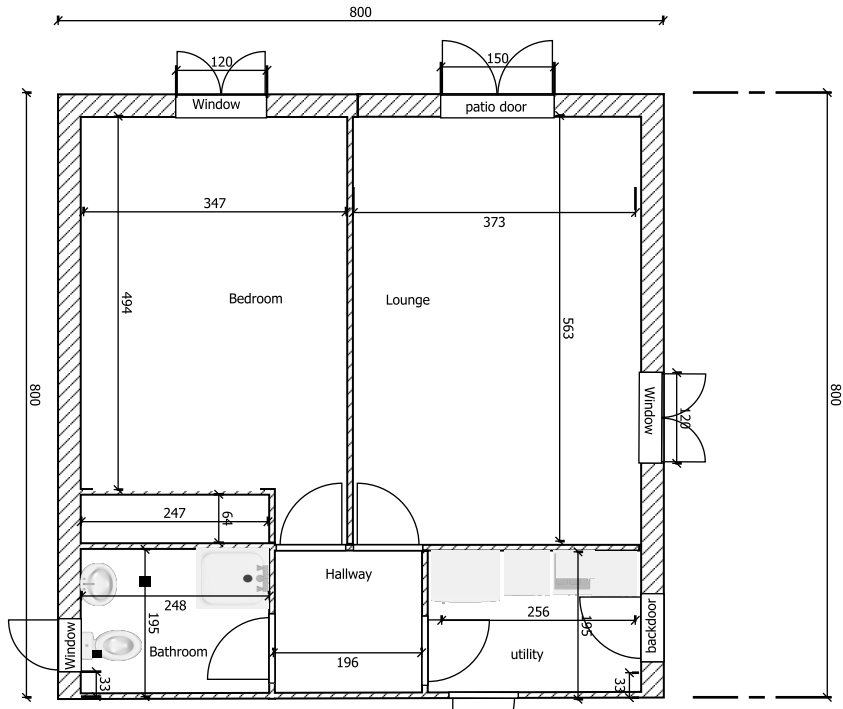

Proposed new single storey extension
 21 Graham Drive
 middleton PE32 1RL
 Scale 1:100

0 1cm=1m 5

3d View added to show windows