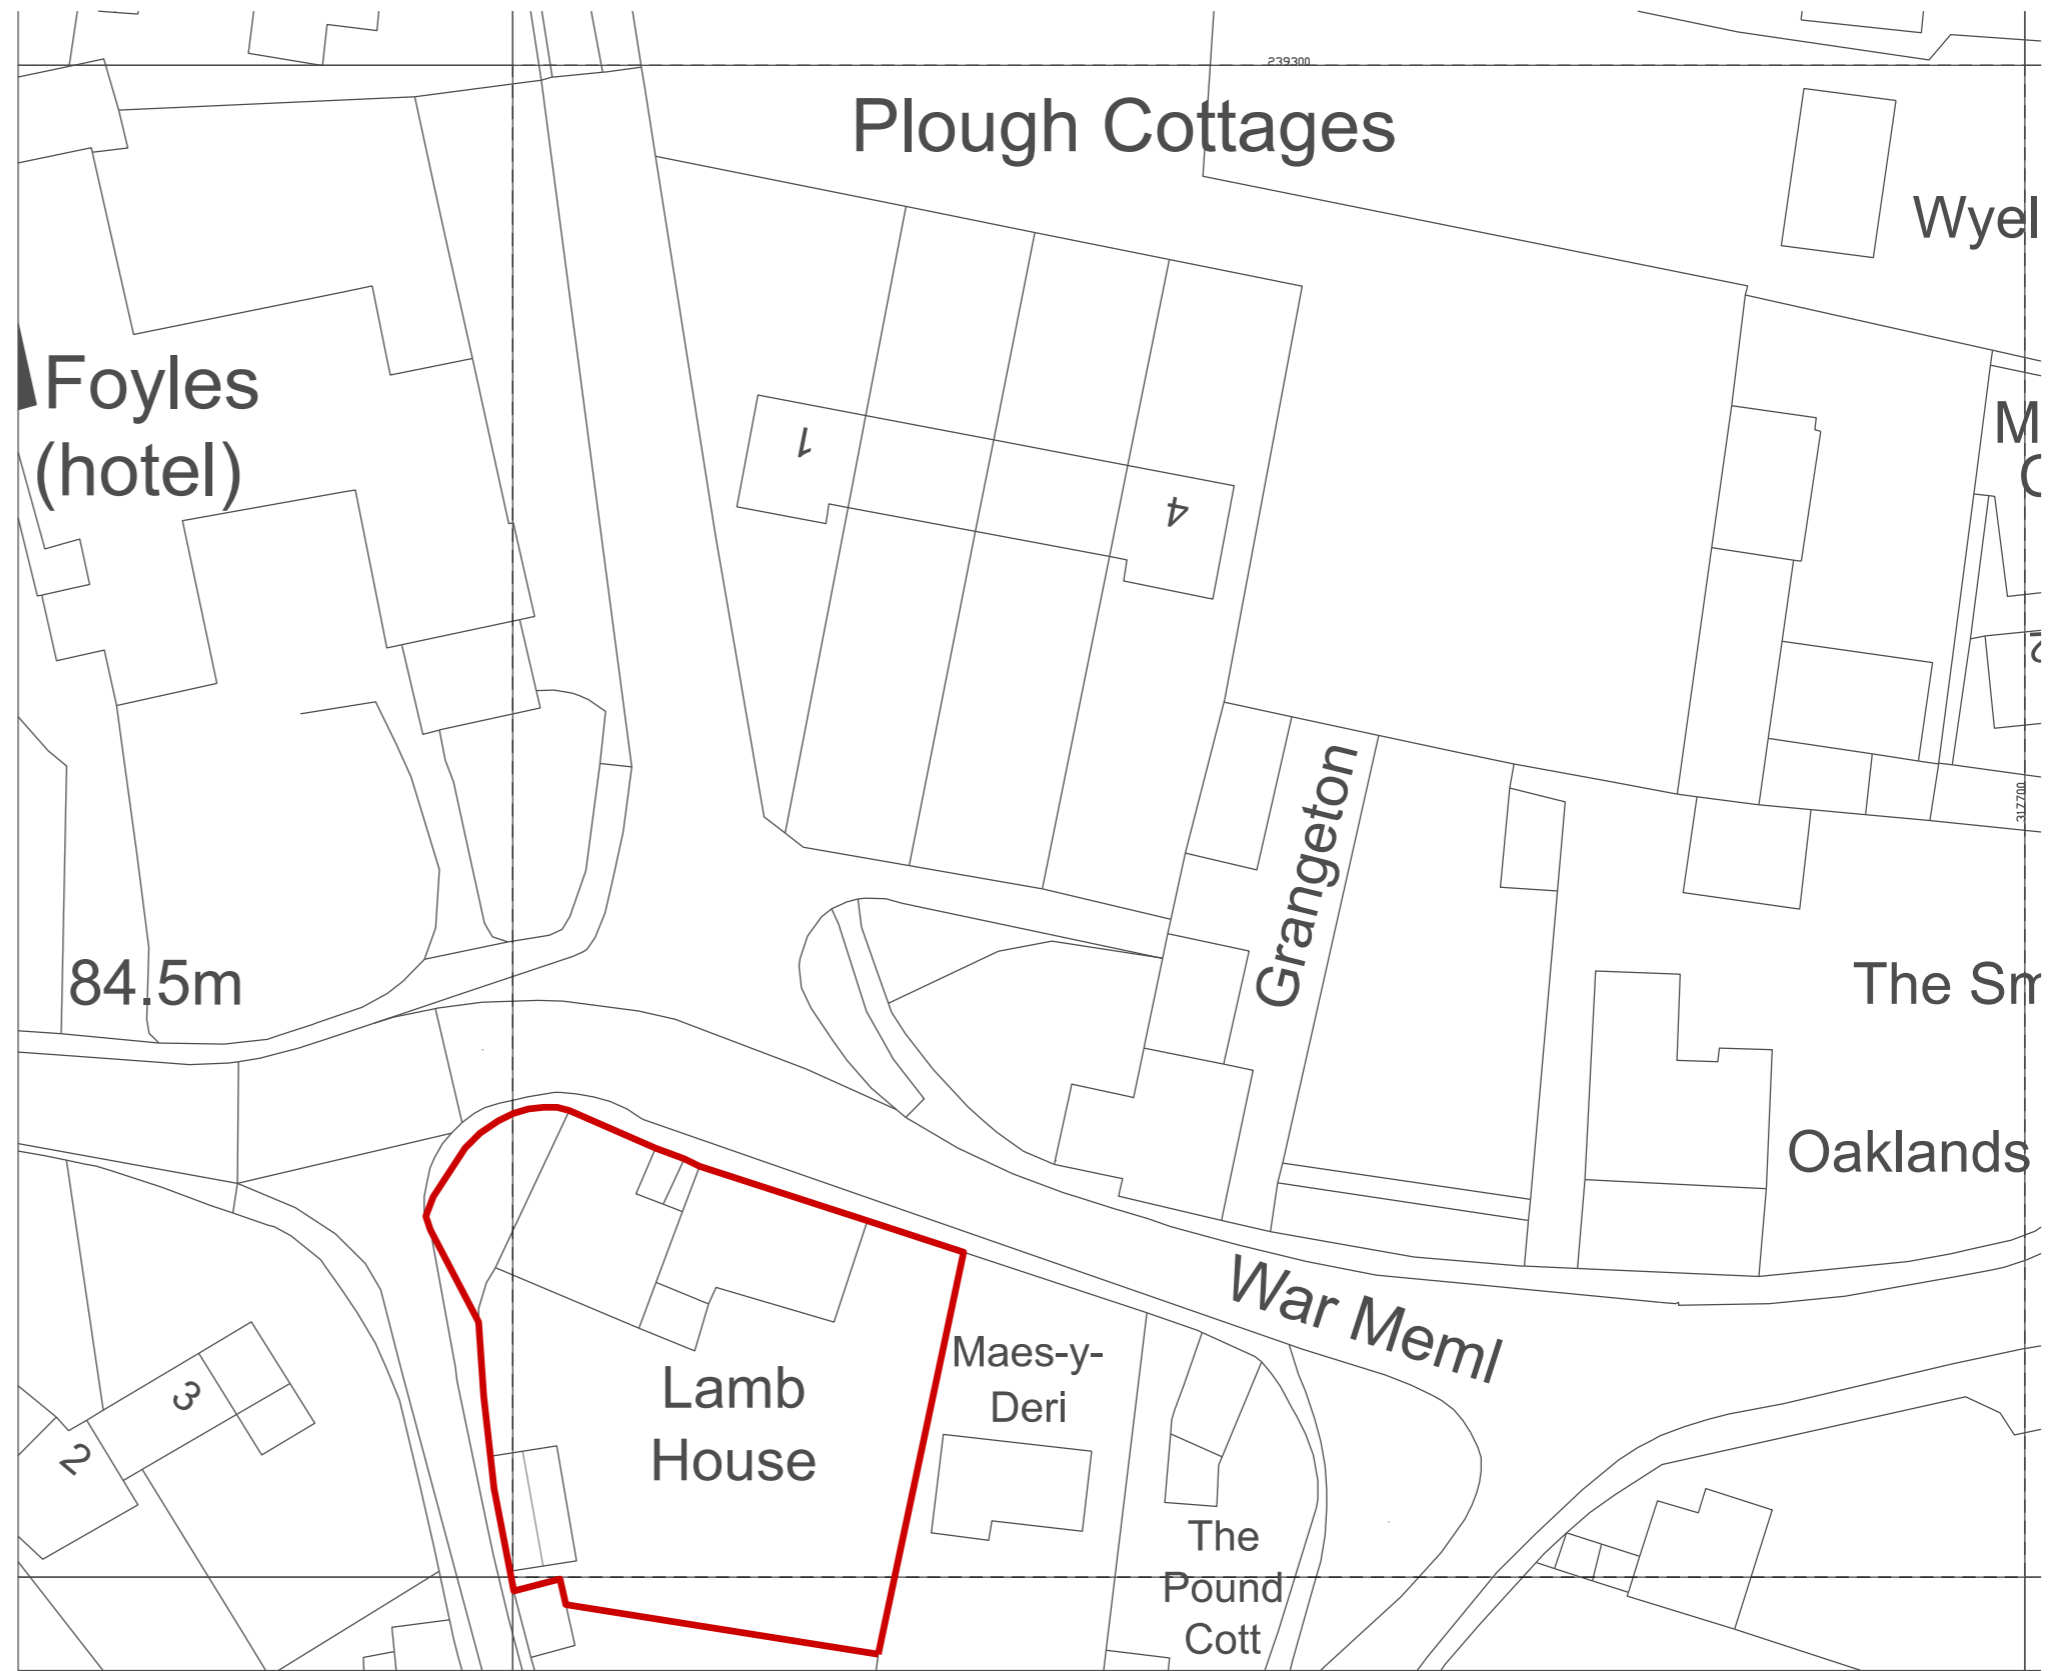

Location Plan 1:2500

Block Plan 1:500

Notes:
Revision A - Block plan amended

Lamb House, Glasbury
Location and Block Plan
Drawing: 1001.1A Scale: 1:1250 + 1:500 @A3