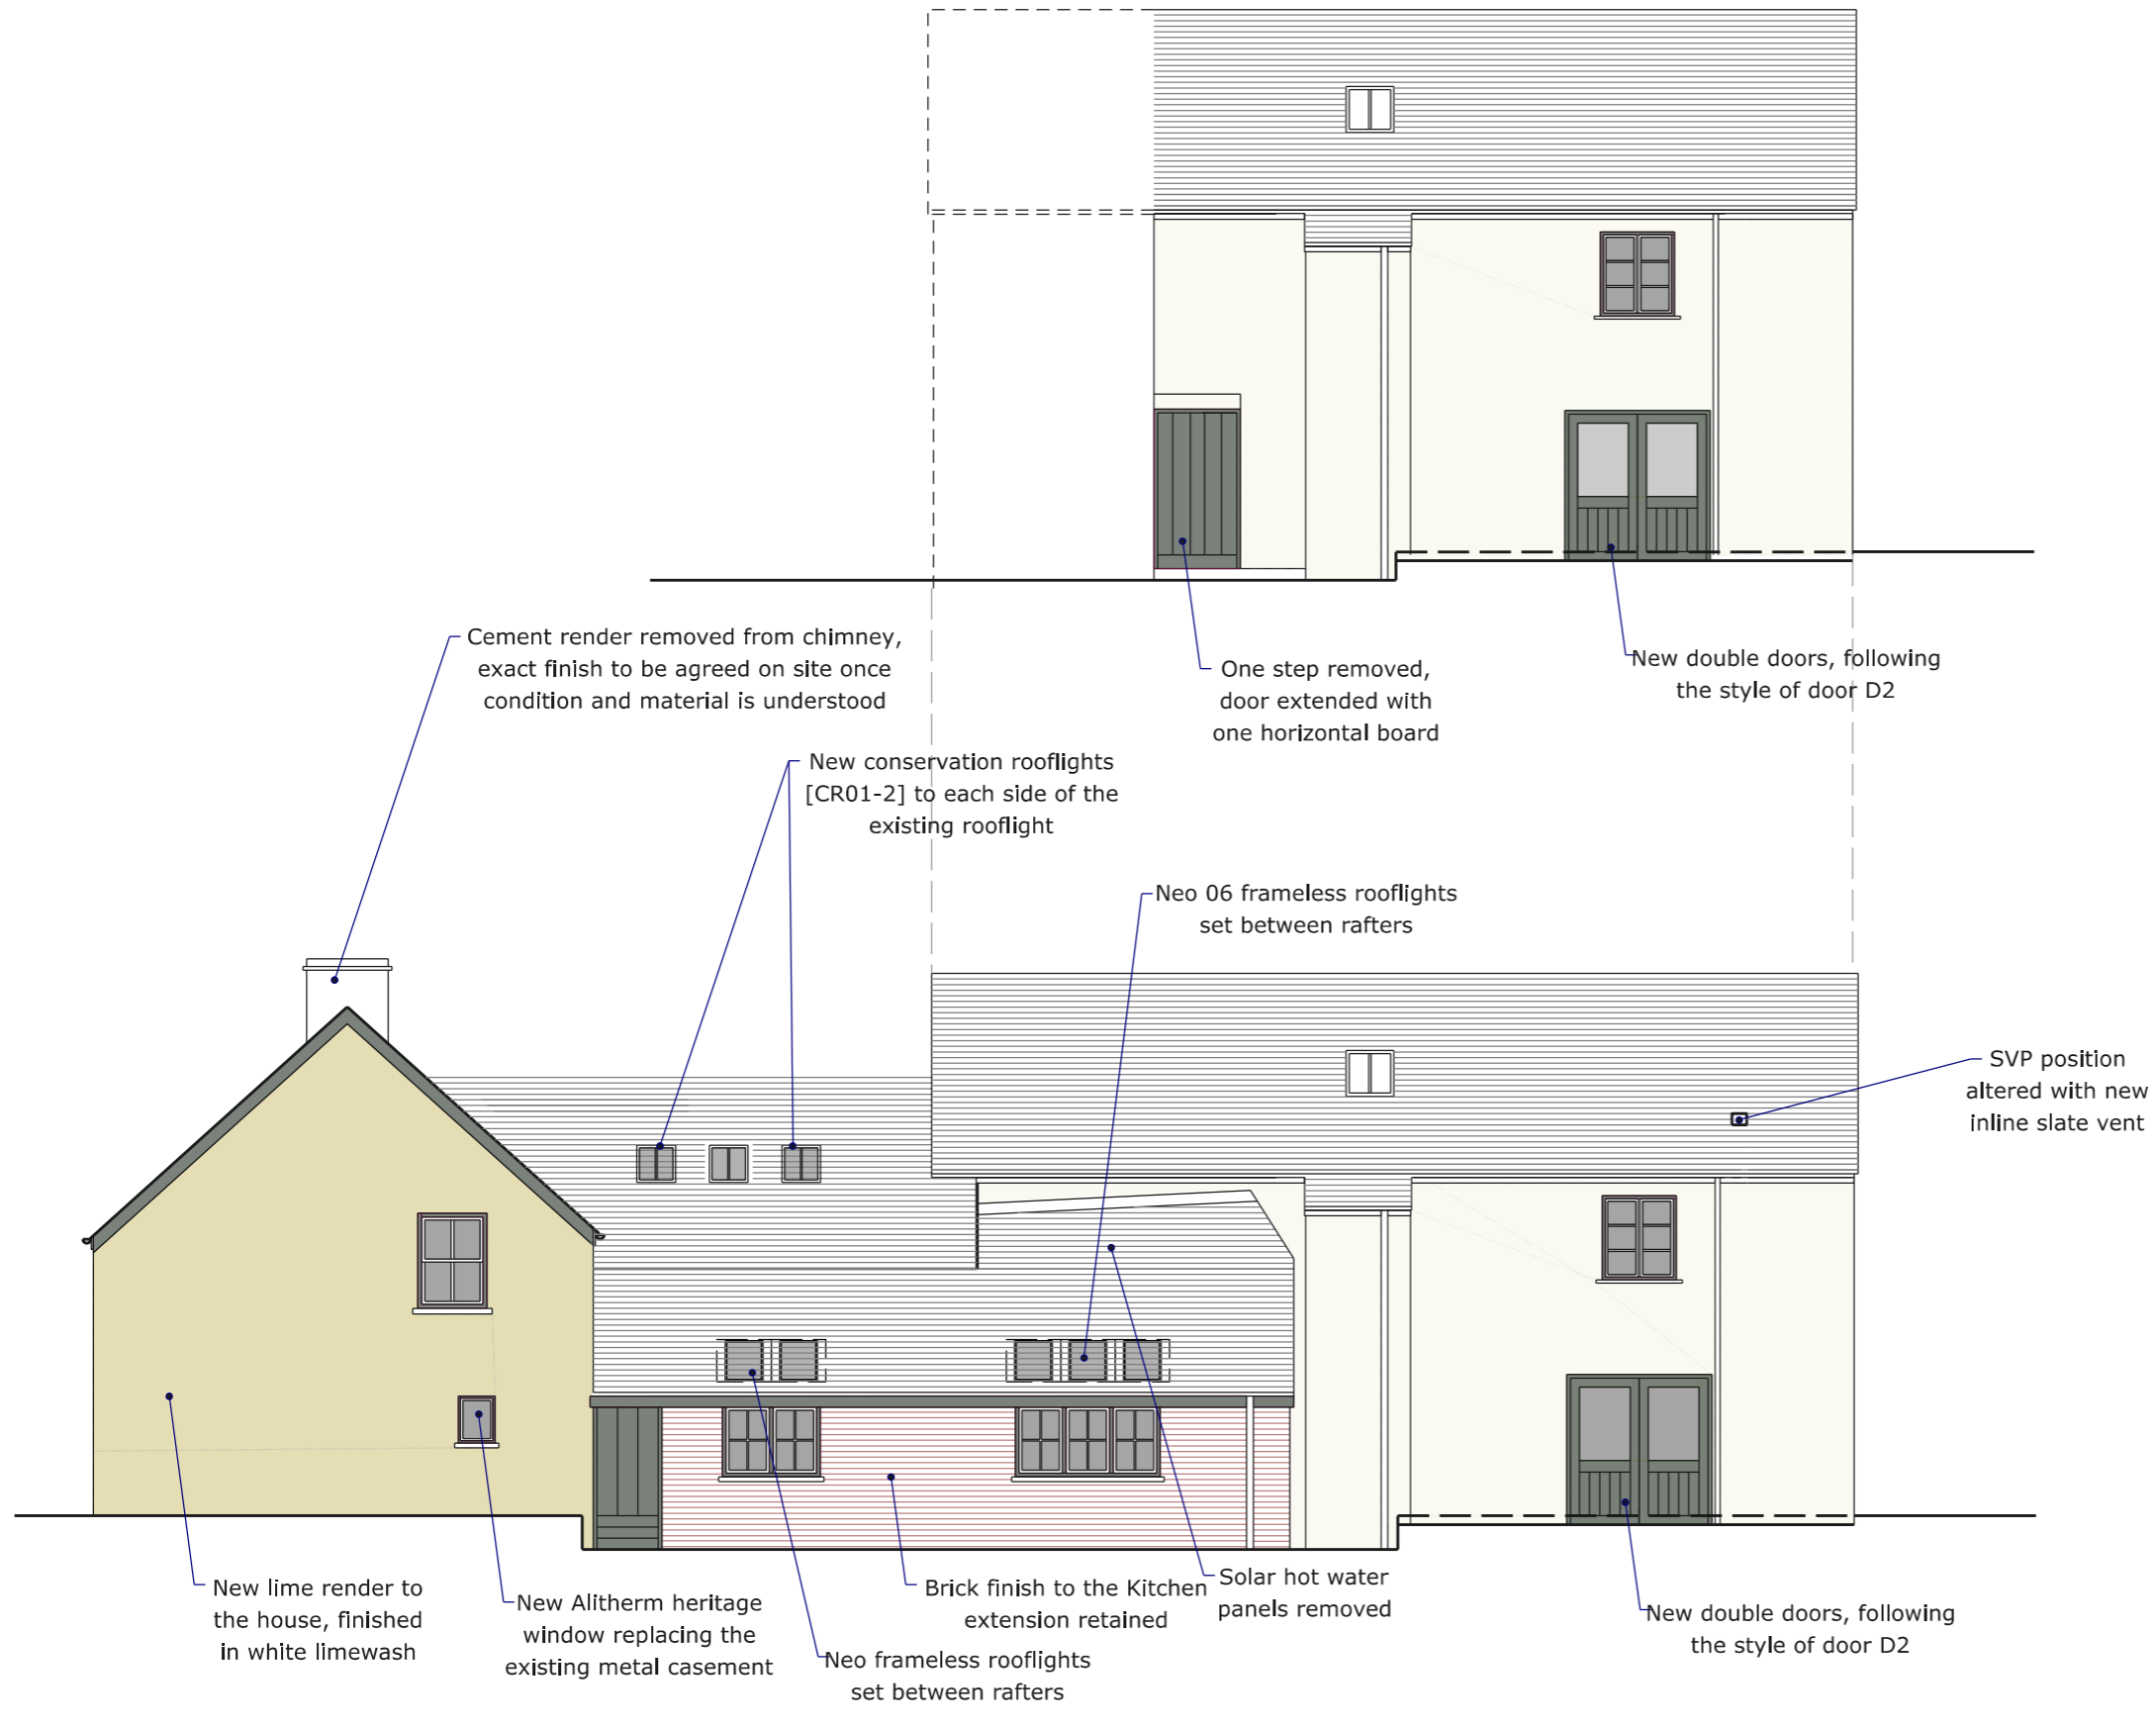

THIS DRAWING IS NOT TAKEN FROM A FULL MEASURE SURVEY
DO NOT SCALE FROM THIS DRAWING

SCALE: 1:100

Revisions:
A - Additional information added

Lamb House, Glasbury
South Elevation - As Proposed
1001.08A 1:100@A3