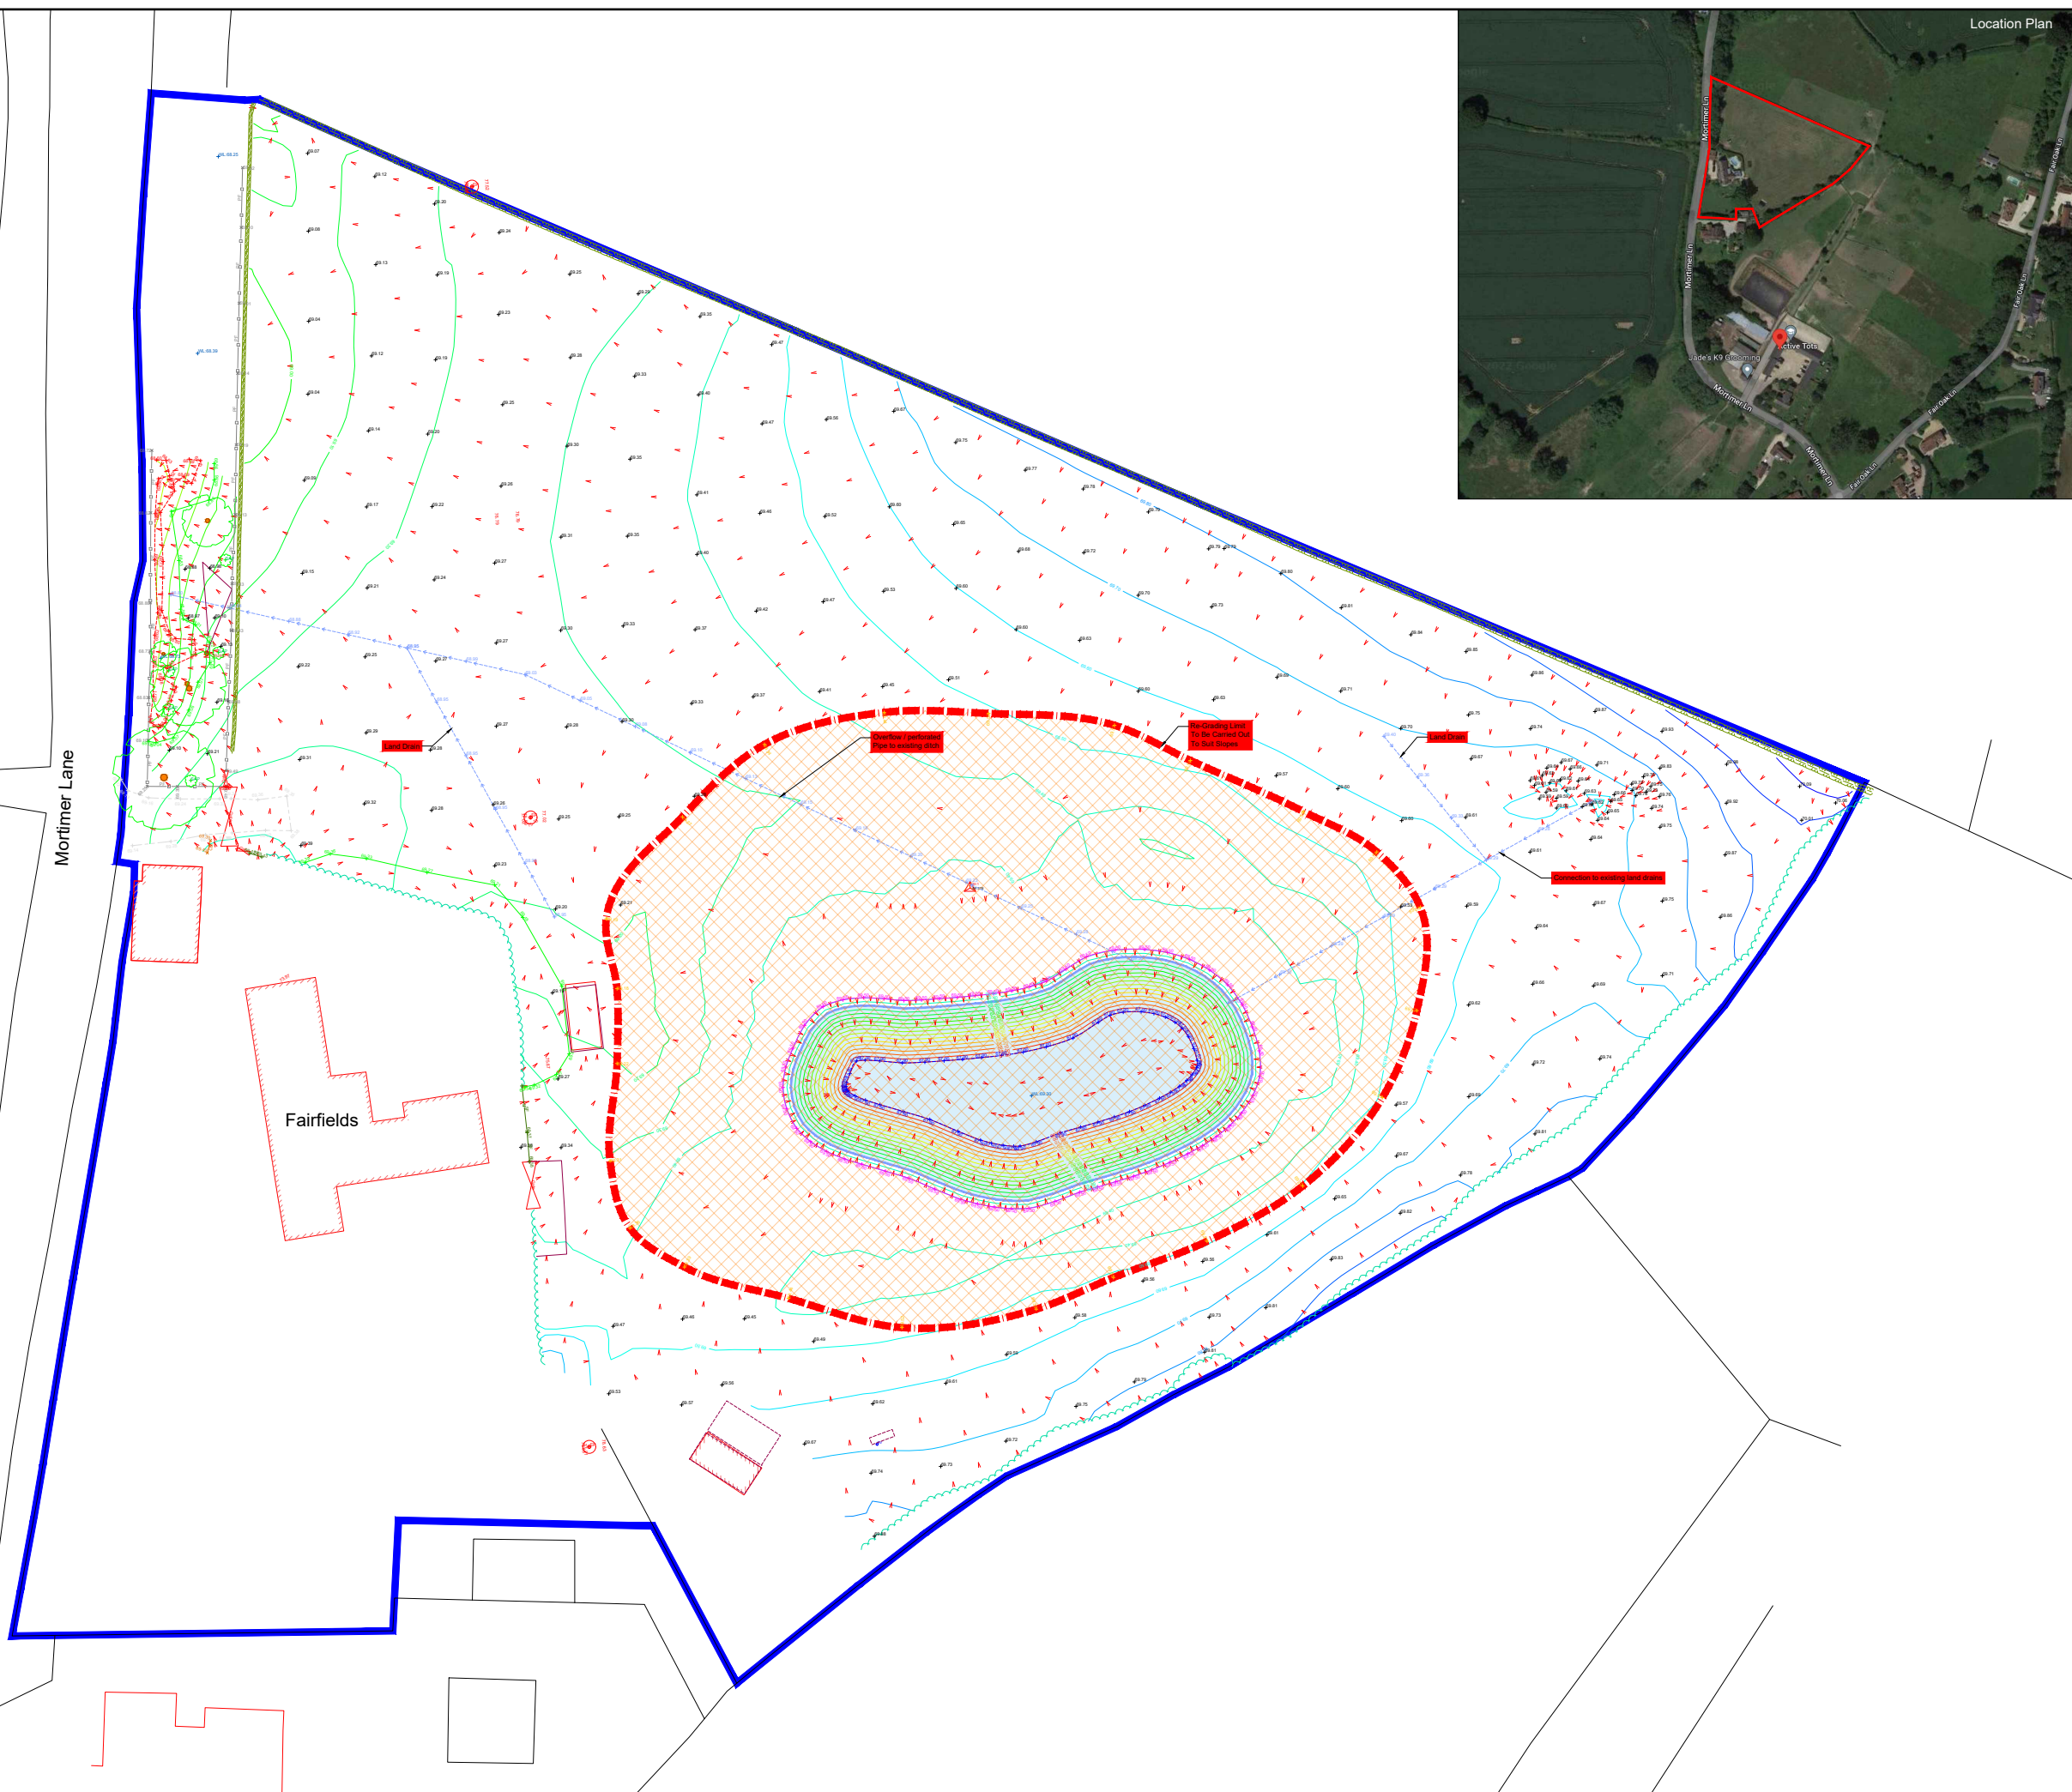

9m

Notes:

Legend:

- Land Ownership HP569022
- New Development

Client:

LSS
Land & Satellite Surveys Ltd
(07885) 266029

Site:
Fairfields
Mortimer Lane
Stratfield Saye, Berkshire
RG7 2DL

Title:
**Land Ownership and
Pond Development Details**

Scale: 1:500@A3	Drawn: MH	Date: 13/05/22	Job No: 040-087
--------------------	--------------	-------------------	--------------------

Drawing Number:
040-087-Fairfields_PA01