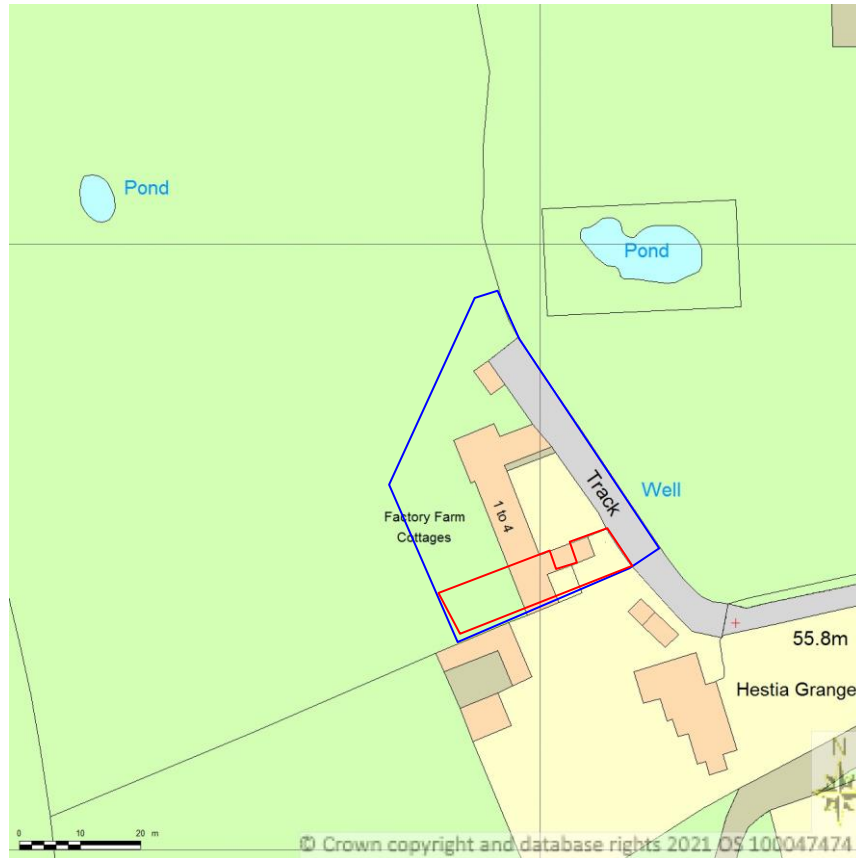

**SITE LOCATION PLAN**  
**AREA 2 HA**  
**SCALE 1:1250 on A4**  
**CENTRE COORDINATES: 605883, 331369**

Supplied by Streetwise Maps Ltd  
[www.streetwise.net](http://www.streetwise.net)  
Licence No: 100047474  
24/05/2022 15:09

No 1 Factory Farm  
Cottages  
Craymere Road  
Briston  
NR24 2LS  
  
Site Location Plan

STUDIO 6 DESIGN  
6 HOLLY BUSH  
LANE  
SEVENOAKS  
KENT  
TN13 3UN