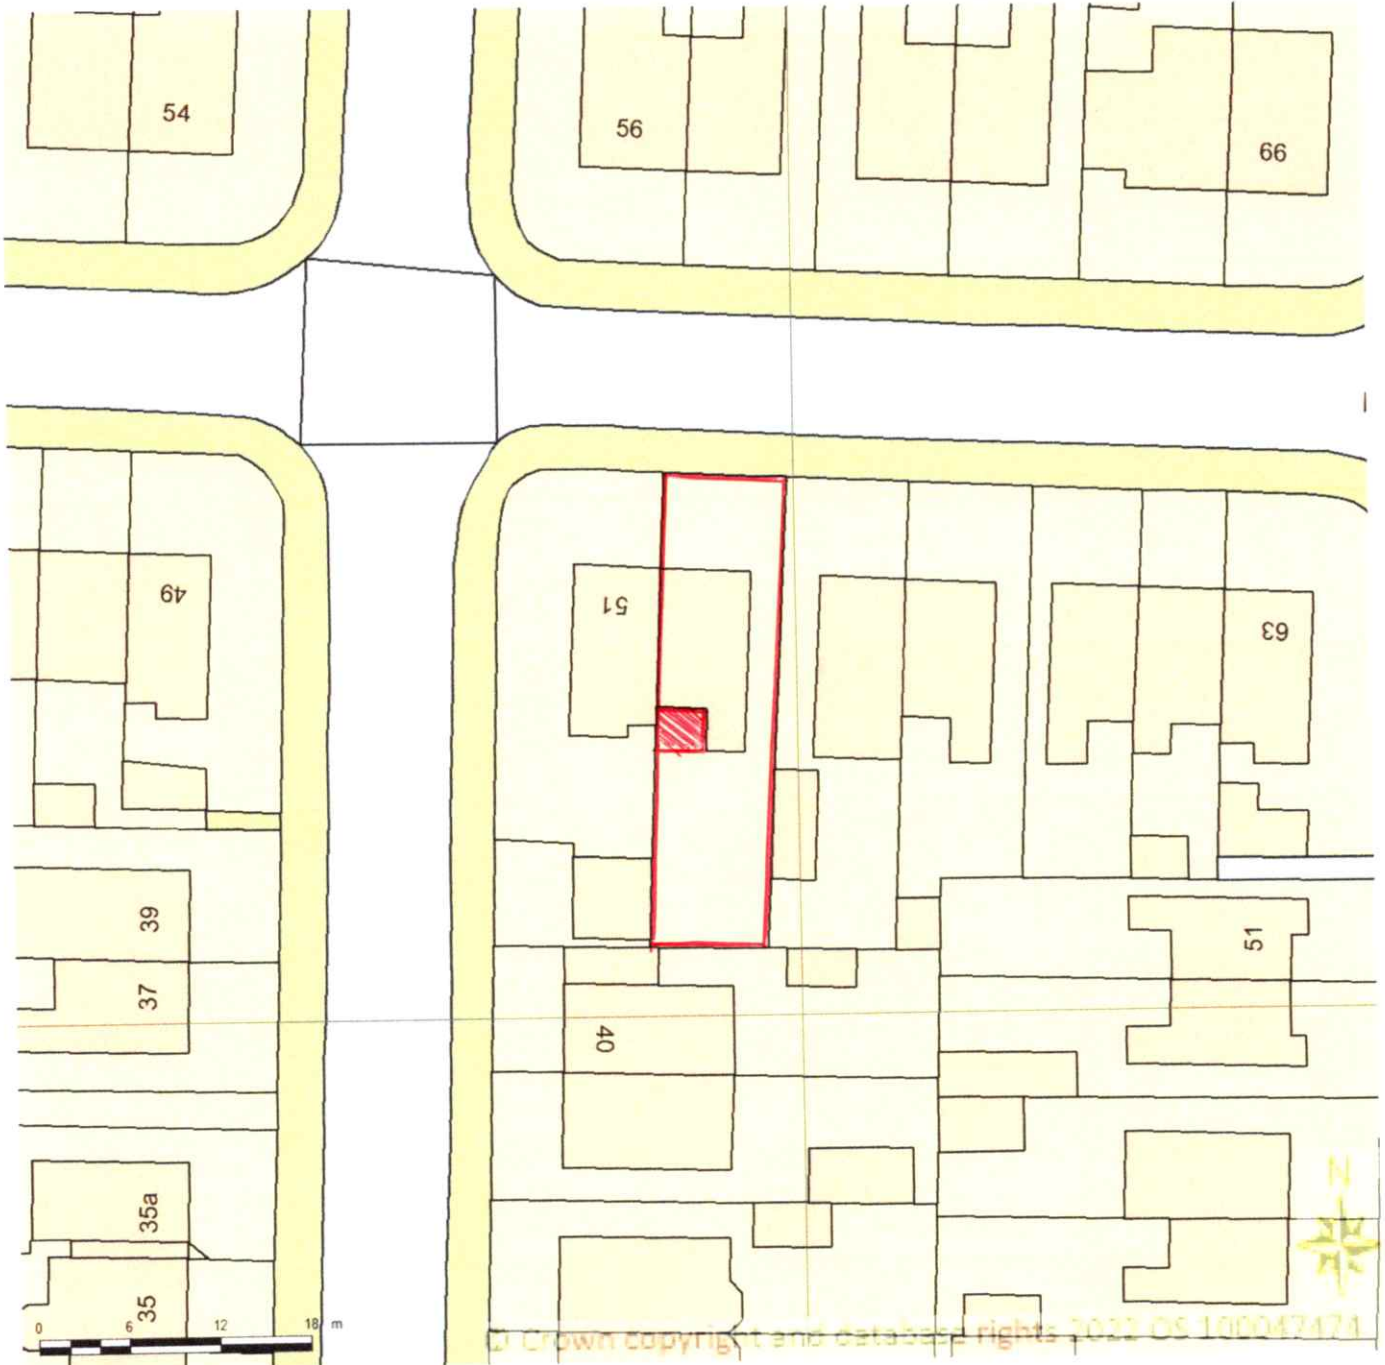

BLOCK/SITE PLAN  
AREA 90m x 90m  
SCALE 1:500 on A4  
CENTRE COORDINATES: 331193, 438422

Supplied by Streetwise Maps Ltd  
[www.streetwise.net](http://www.streetwise.net)  
Licence No: 100047474  
18/05/2022 09:37:38