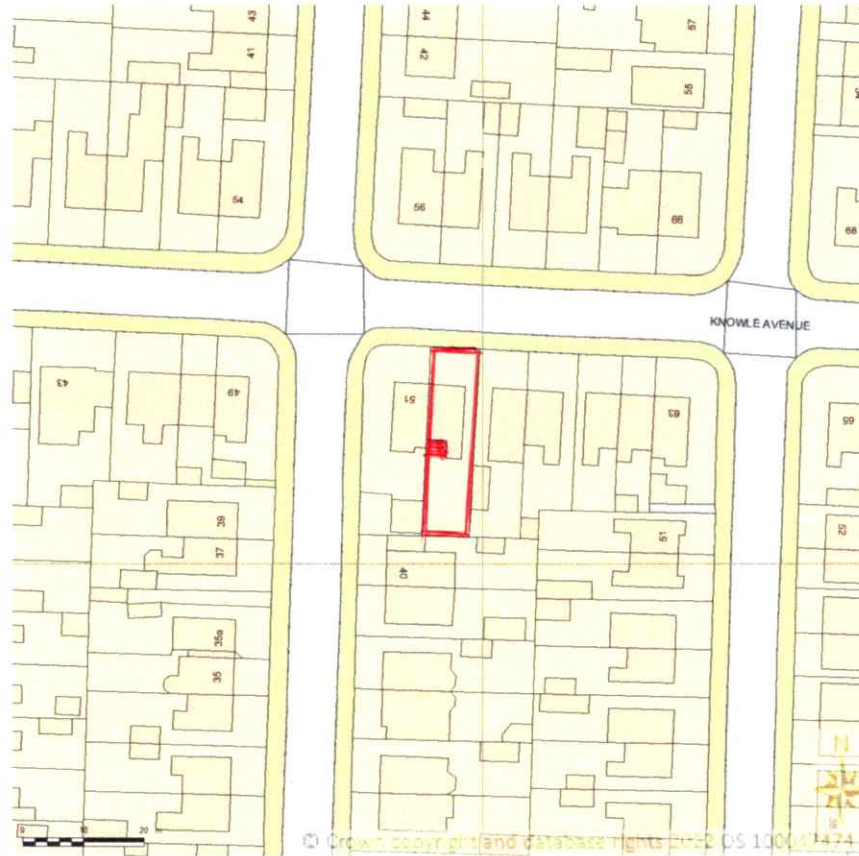

SITE LOCATION PLAN
AREA 2 HA
SCALE 1:1250 on A4
CENTRE COORDINATES: 331193, 438422

Supplied by Streetwise Maps Ltd
www.streetwise.net
Licence No: 100047474
18/05/2022 09:38