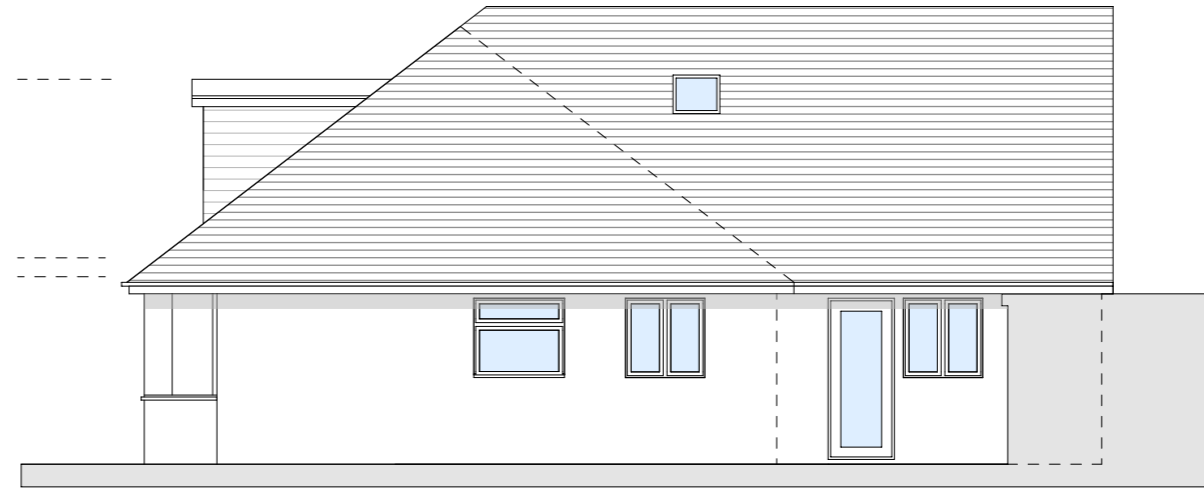

Proposed Front Elevation

Proposed Side Elevation 1

Proposed Rear Elevation

Proposed Side Elevation 2

Revisions

acmarchitects ltd.

3 Ash Road, Ashurst, Southampton, Hants, SO40 7AT
 T 023 8029 2751 E alan.acmltd@gmail.com

Project Proposed Extensions & Alterations to 67 Ashdene Road, Ashurst, Southampton, Hants, SO40 7BW

Client Mr & Mrs P Grove

Date 04/22

Drawn AM

Drawing no.

Drawing Title Proposed Elevations

Scale 1:100@A3

Checked