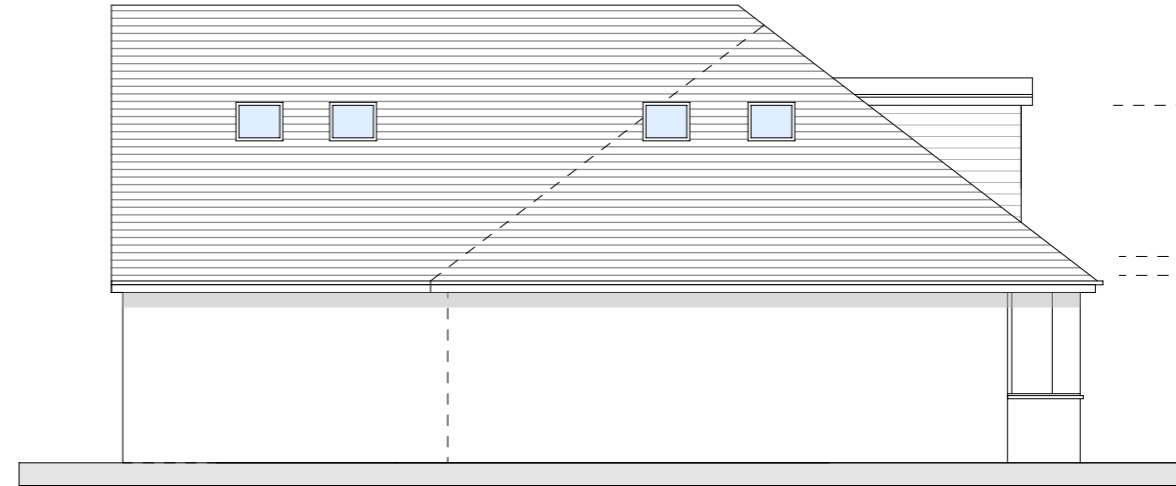

Proposed Front Elevation

Proposed Side Elevation 1

Proposed Rear Elevation

Proposed Side Elevation 2

Revisions

acmarchitects ltd.

3 Ash Road, Ashurst, Southampton, Hants, SO40 7AT
 T 023 8029 2751 E alan.acmltd@gmail.com

Project Proposed Extensions & Alterations to 67 Ashdene Road, Ashurst, Southampton, Hants, SO40 7BW

Client Mr & Mrs P Grove

Date 04/22

Drawn AM

Drawing no.

Drawing Title Proposed Elevations

Scale 1:100@A3

Checked