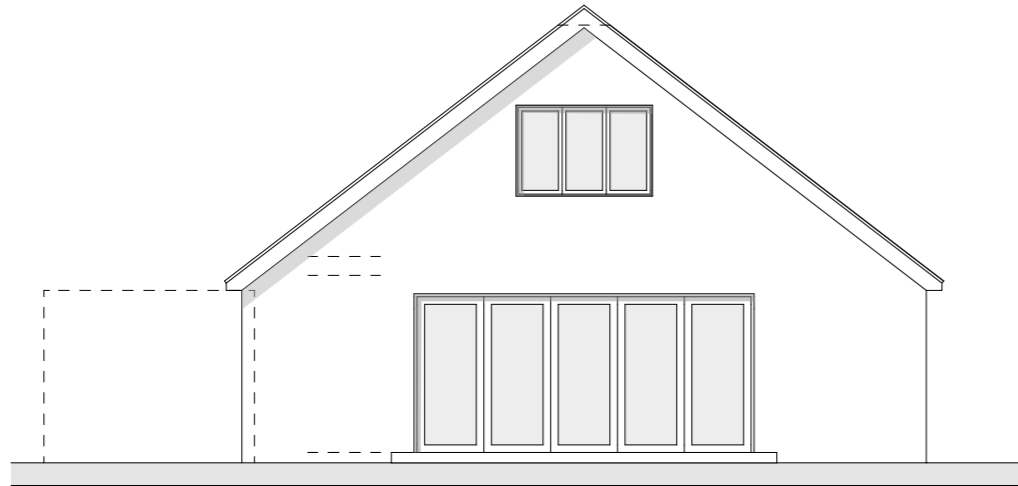

Proposed Front Elevation

Proposed Side Elevation 1

Proposed Rear Elevation

Proposed Side Elevation 2

Revisions

acmarchitects ltd.

3 Ash Road, Ashurst, Southampton, Hants, SO40 7AT
 T 023 8029 2751 E alan.acmltd@gmail.com

Project Proposed Extensions & Alterations to 67 Ashdene Road, Ashurst, Southampton, Hants, SO40 7BW

Client Mr & Mrs P Grove

Date 04/22

Drawn AM

Drawing no.

Drawing Title Proposed Elevations

Scale 1:100@A3

Checked