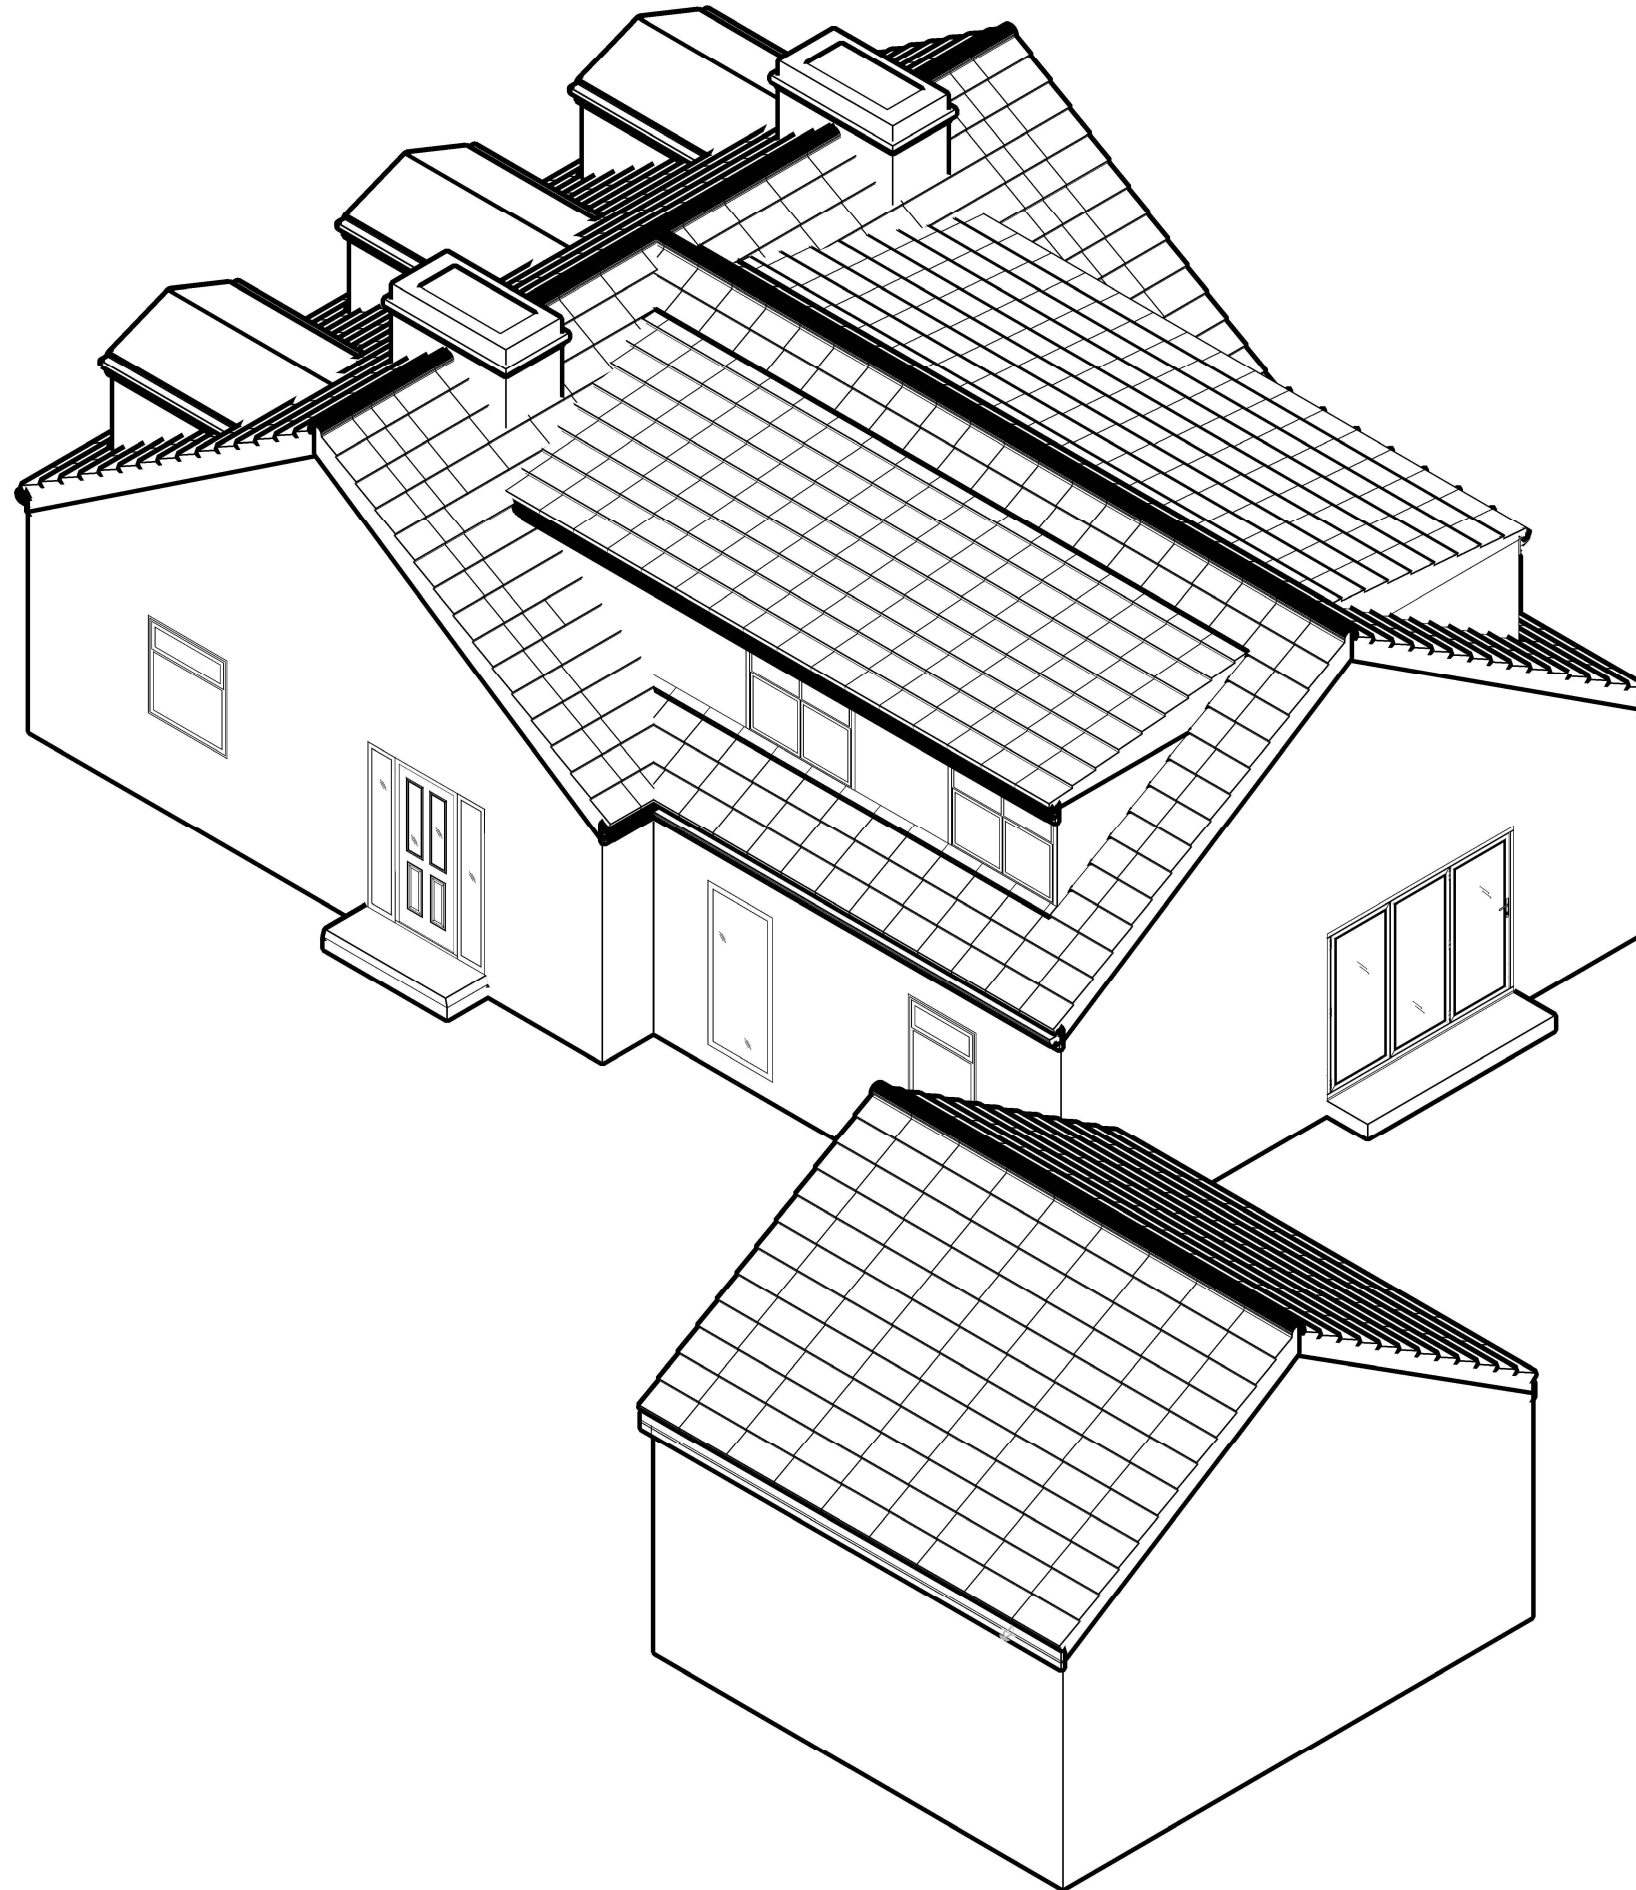

**PROPOSED VISUAL 4**  
**REAR OF PROPERTY**

SCALE: NTS@A3

Client :  
Mr Tim Kenyon

Title:  
Briarley - Proposed Visual 4

Date:  
15/02/2022

Drawn by:  
GP

Revision:  
F

All photos and visuals are for illustrative use only and do not necessarily reflect the exact specification to be supplied. Any designs will require prototyping. Exact Manufacture Details are subject to change. This drawing and all design intent within remains the property of rareleaf events, and must not be copied or shown to any third parties without written permission.© Copyright rareleaf-events

Drawing Ref:  
FL.0003 / 018