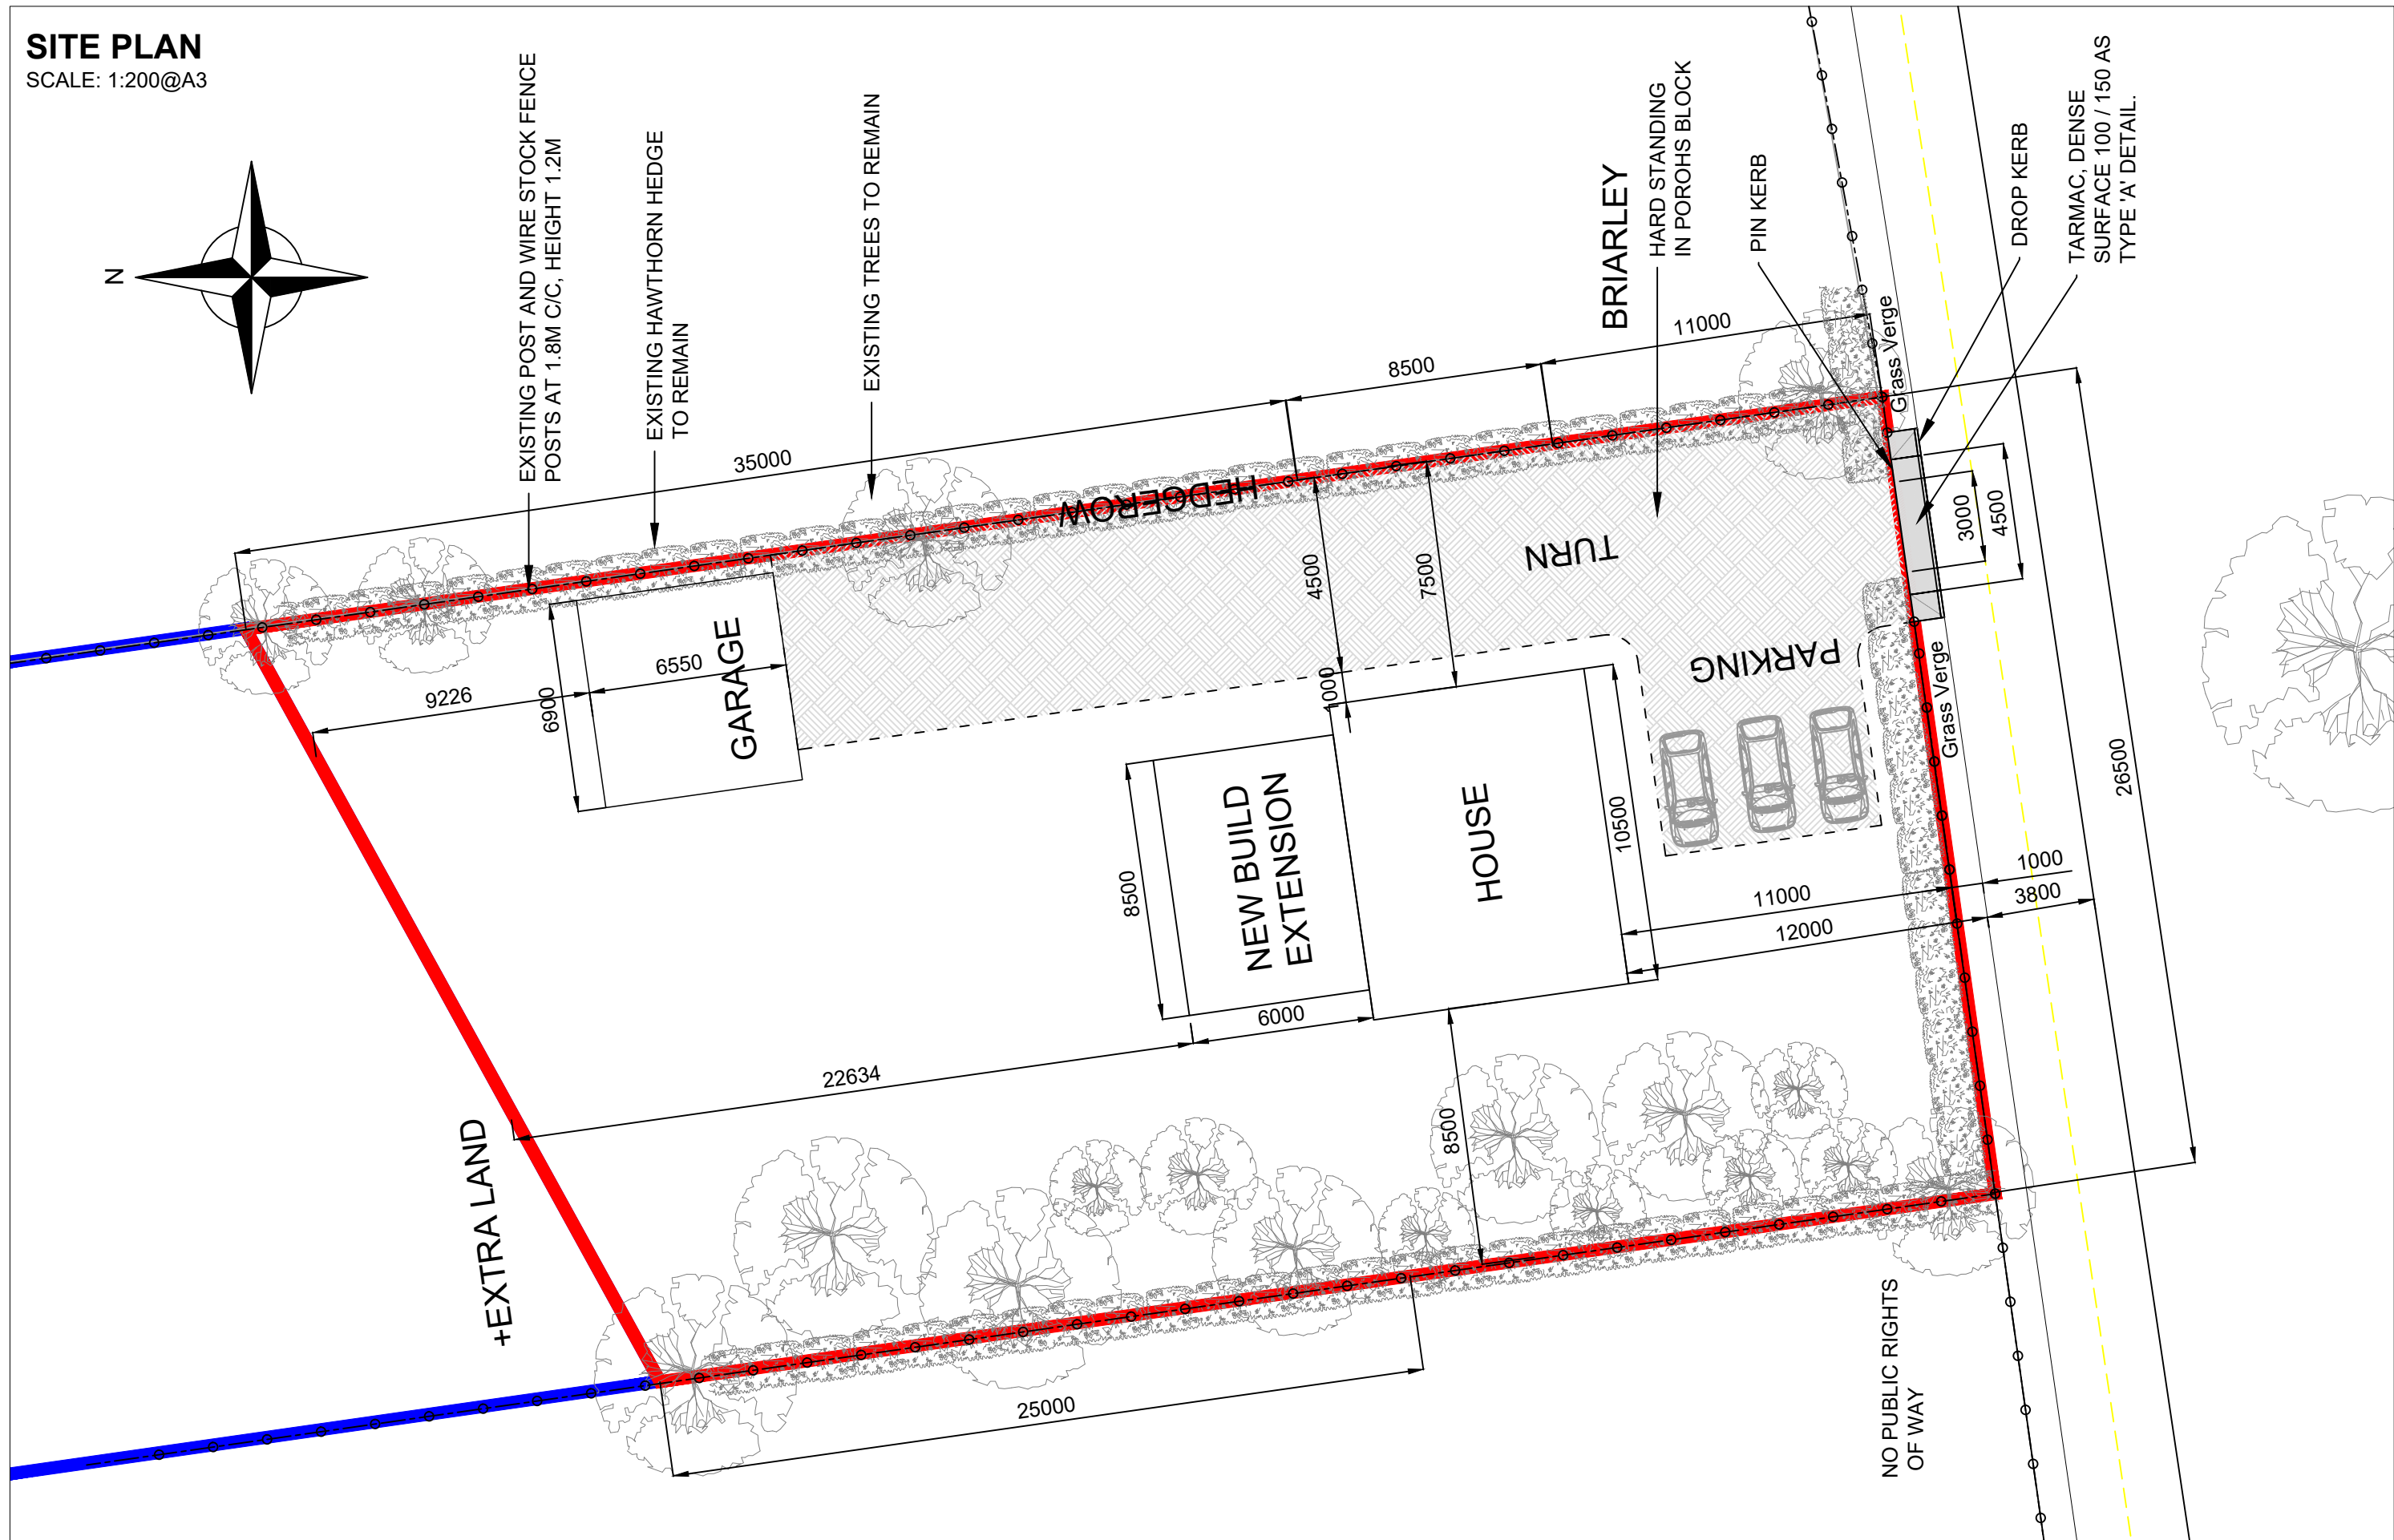

SITE PLAN

SCALE: 1:200@A3

Client :
Mr Tim Kenyon

Title:
Proposed Site - Plan

Date:
14/02/2022

Drawn by:
GP

Revision:
G

All photos and visuals are for illustrative use only and do not necessarily reflect the exact specification to be supplied. Any designs will require prototyping. Exact Manufacture Details are subject to change. This drawing and all design intent within remains the property of rareleaf events, and must not be copied or shown to any third parties without written permission. © Copyright rareleaf-events

Drawing Ref:
FL.0003 / 04