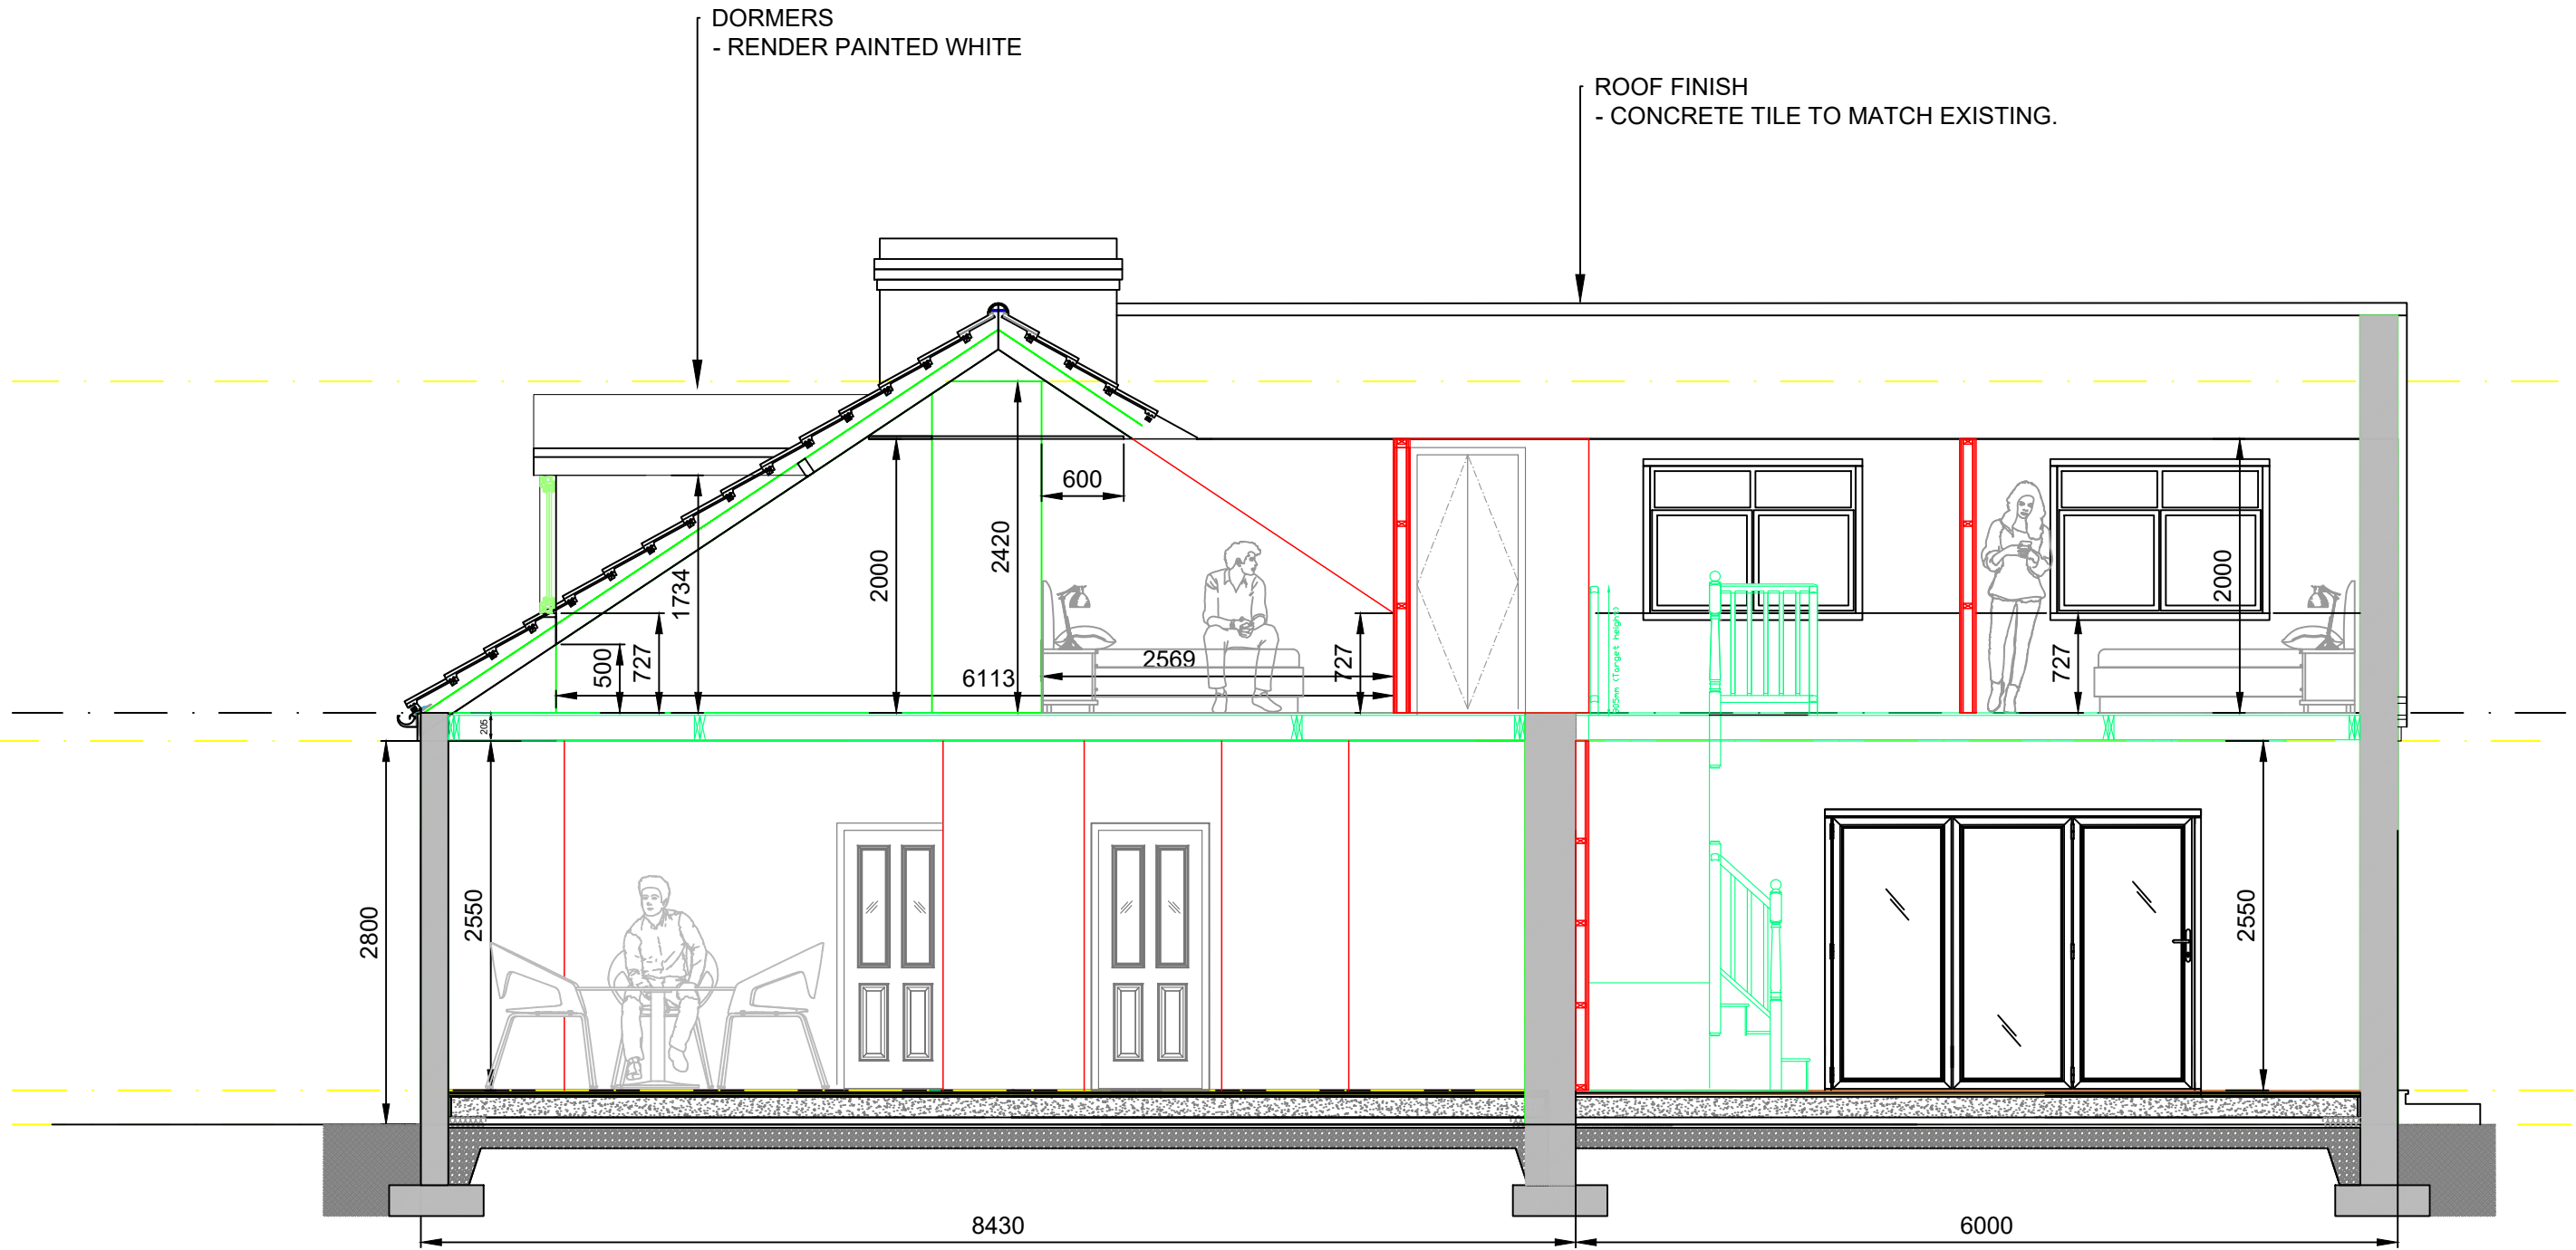

**PROPOSED SITE
SECTION D**

SCALE: 1:50@A3

Client :
Mr Tim Kenyon

Title:
Proposed Section D

Date:
15/02/2022

Drawn by:
GP

Revision:
G

All photos and visuals are for illustrative use only and do not necessarily reflect the exact specification to be supplied. Any designs will require prototyping. Exact Manufacture Details are subject to change. This drawing and all design intent within remains the property of rareleaf events, and must not be copied or shown to any third parties without written permission.© Copyright rareleaf-events

Drawing Ref:
FL.0003 / 14