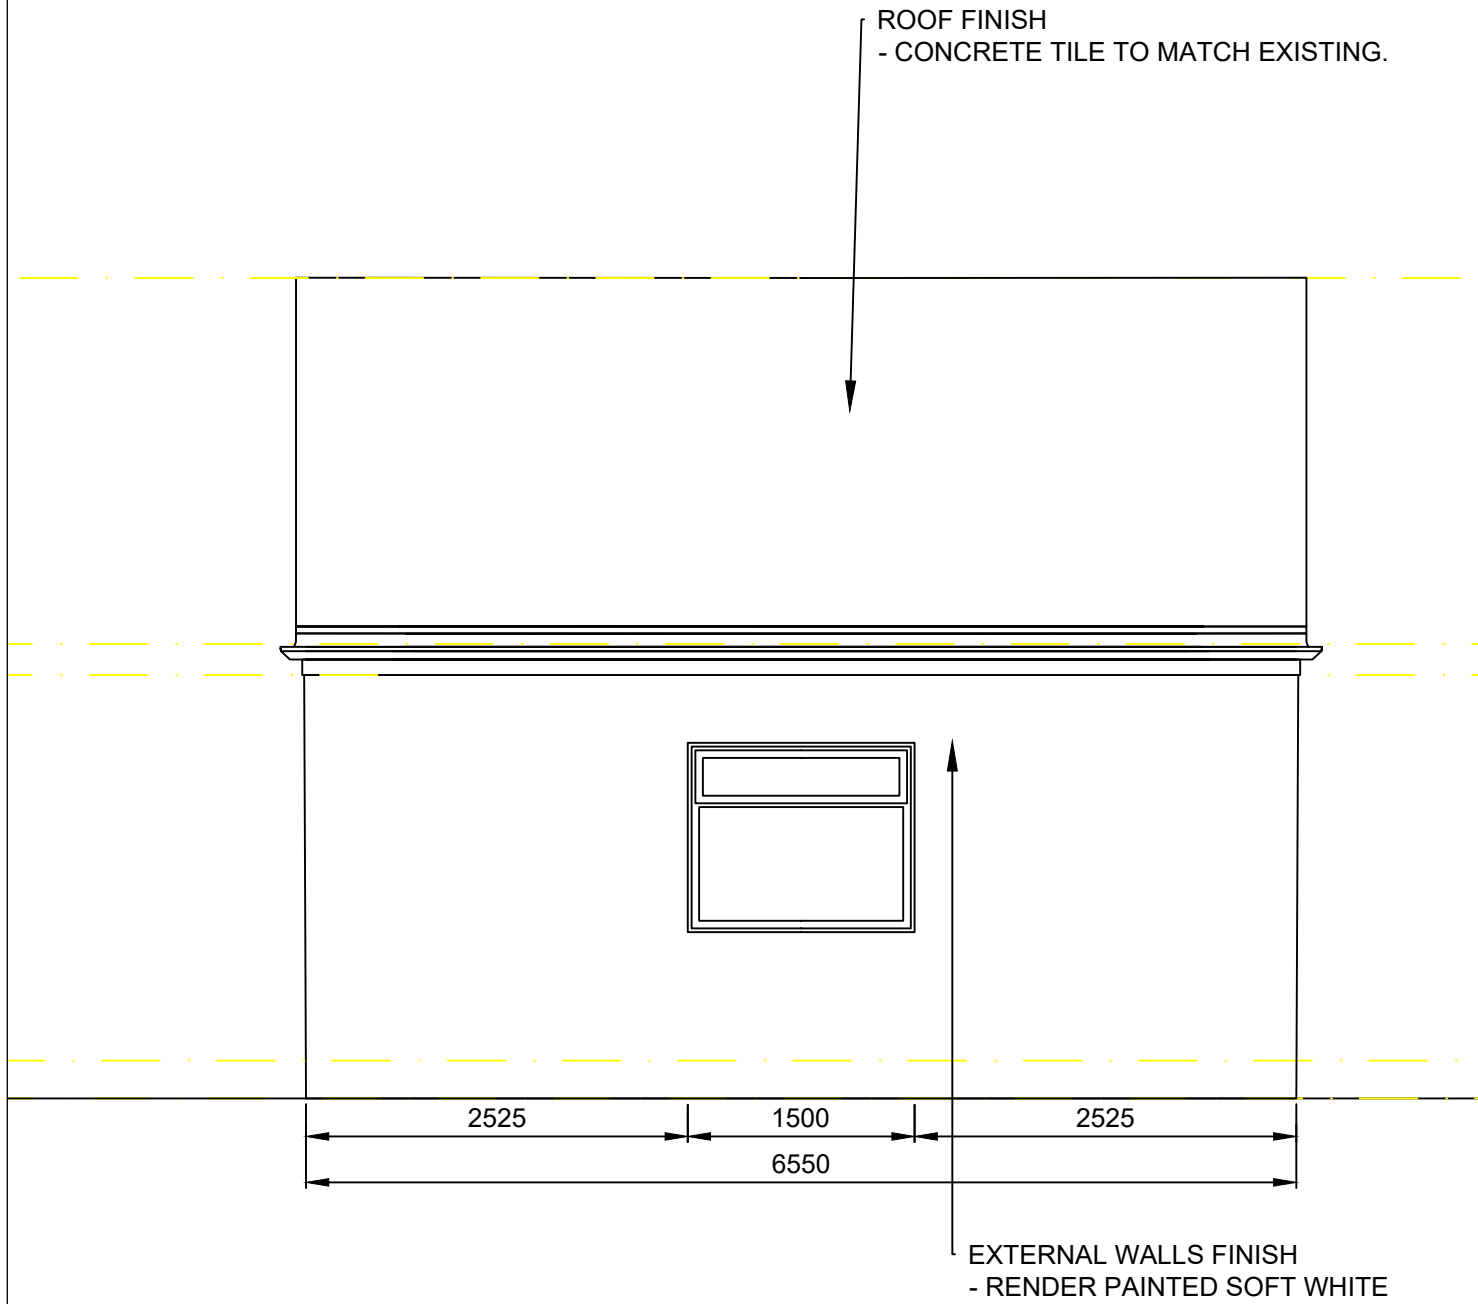

PROPOSED GARAGE ELEVATIONS

SCALE: 1:50@A3

ELEVATION A

ELEVATION B

Client :
Mr Tim Kenyon

Title:
Proposed Garage Elevations

Date:
05/05/2022

Drawn by:
GP

Drawing Ref:
FL.0003 / 17