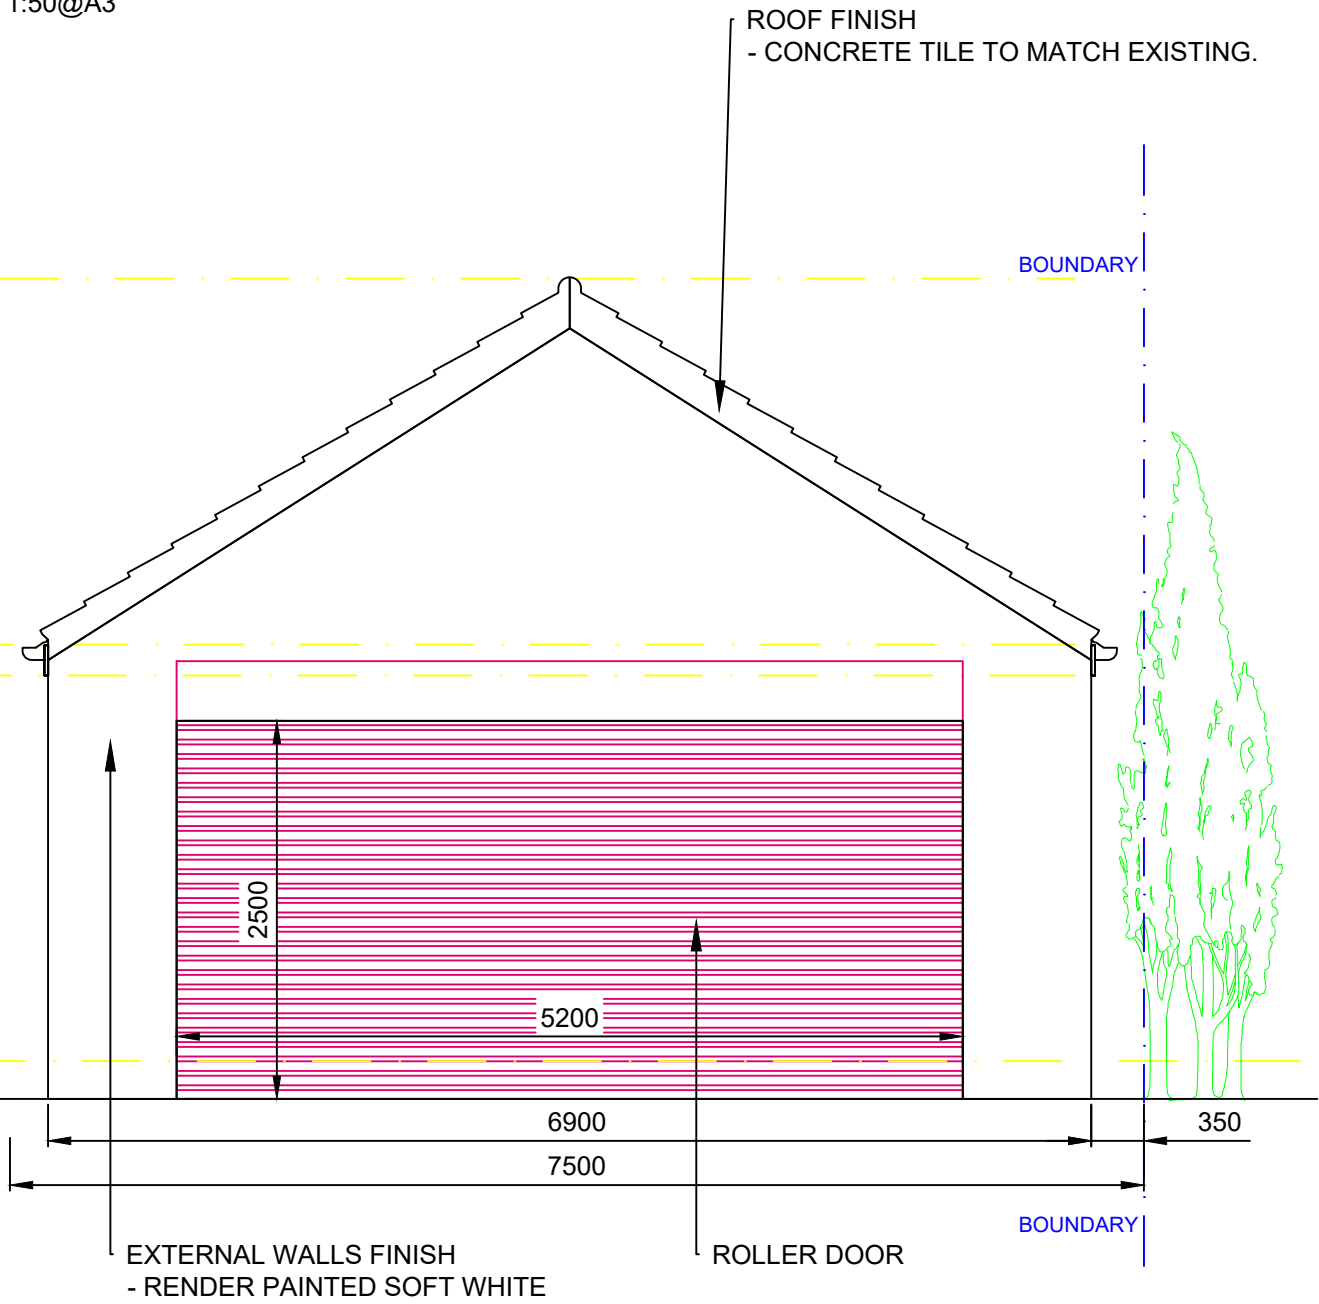

PROPOSED GARAGE ELEVATIONS

SCALE: 1:50@A3

ELEVATION A

ELEVATION B

Client :
Mr Tim Kenyon

Title:
Proposed Garage Elevations

Date:
05/05/2022

Drawn by:
GP

Drawing Ref:
FL.0003 / 17