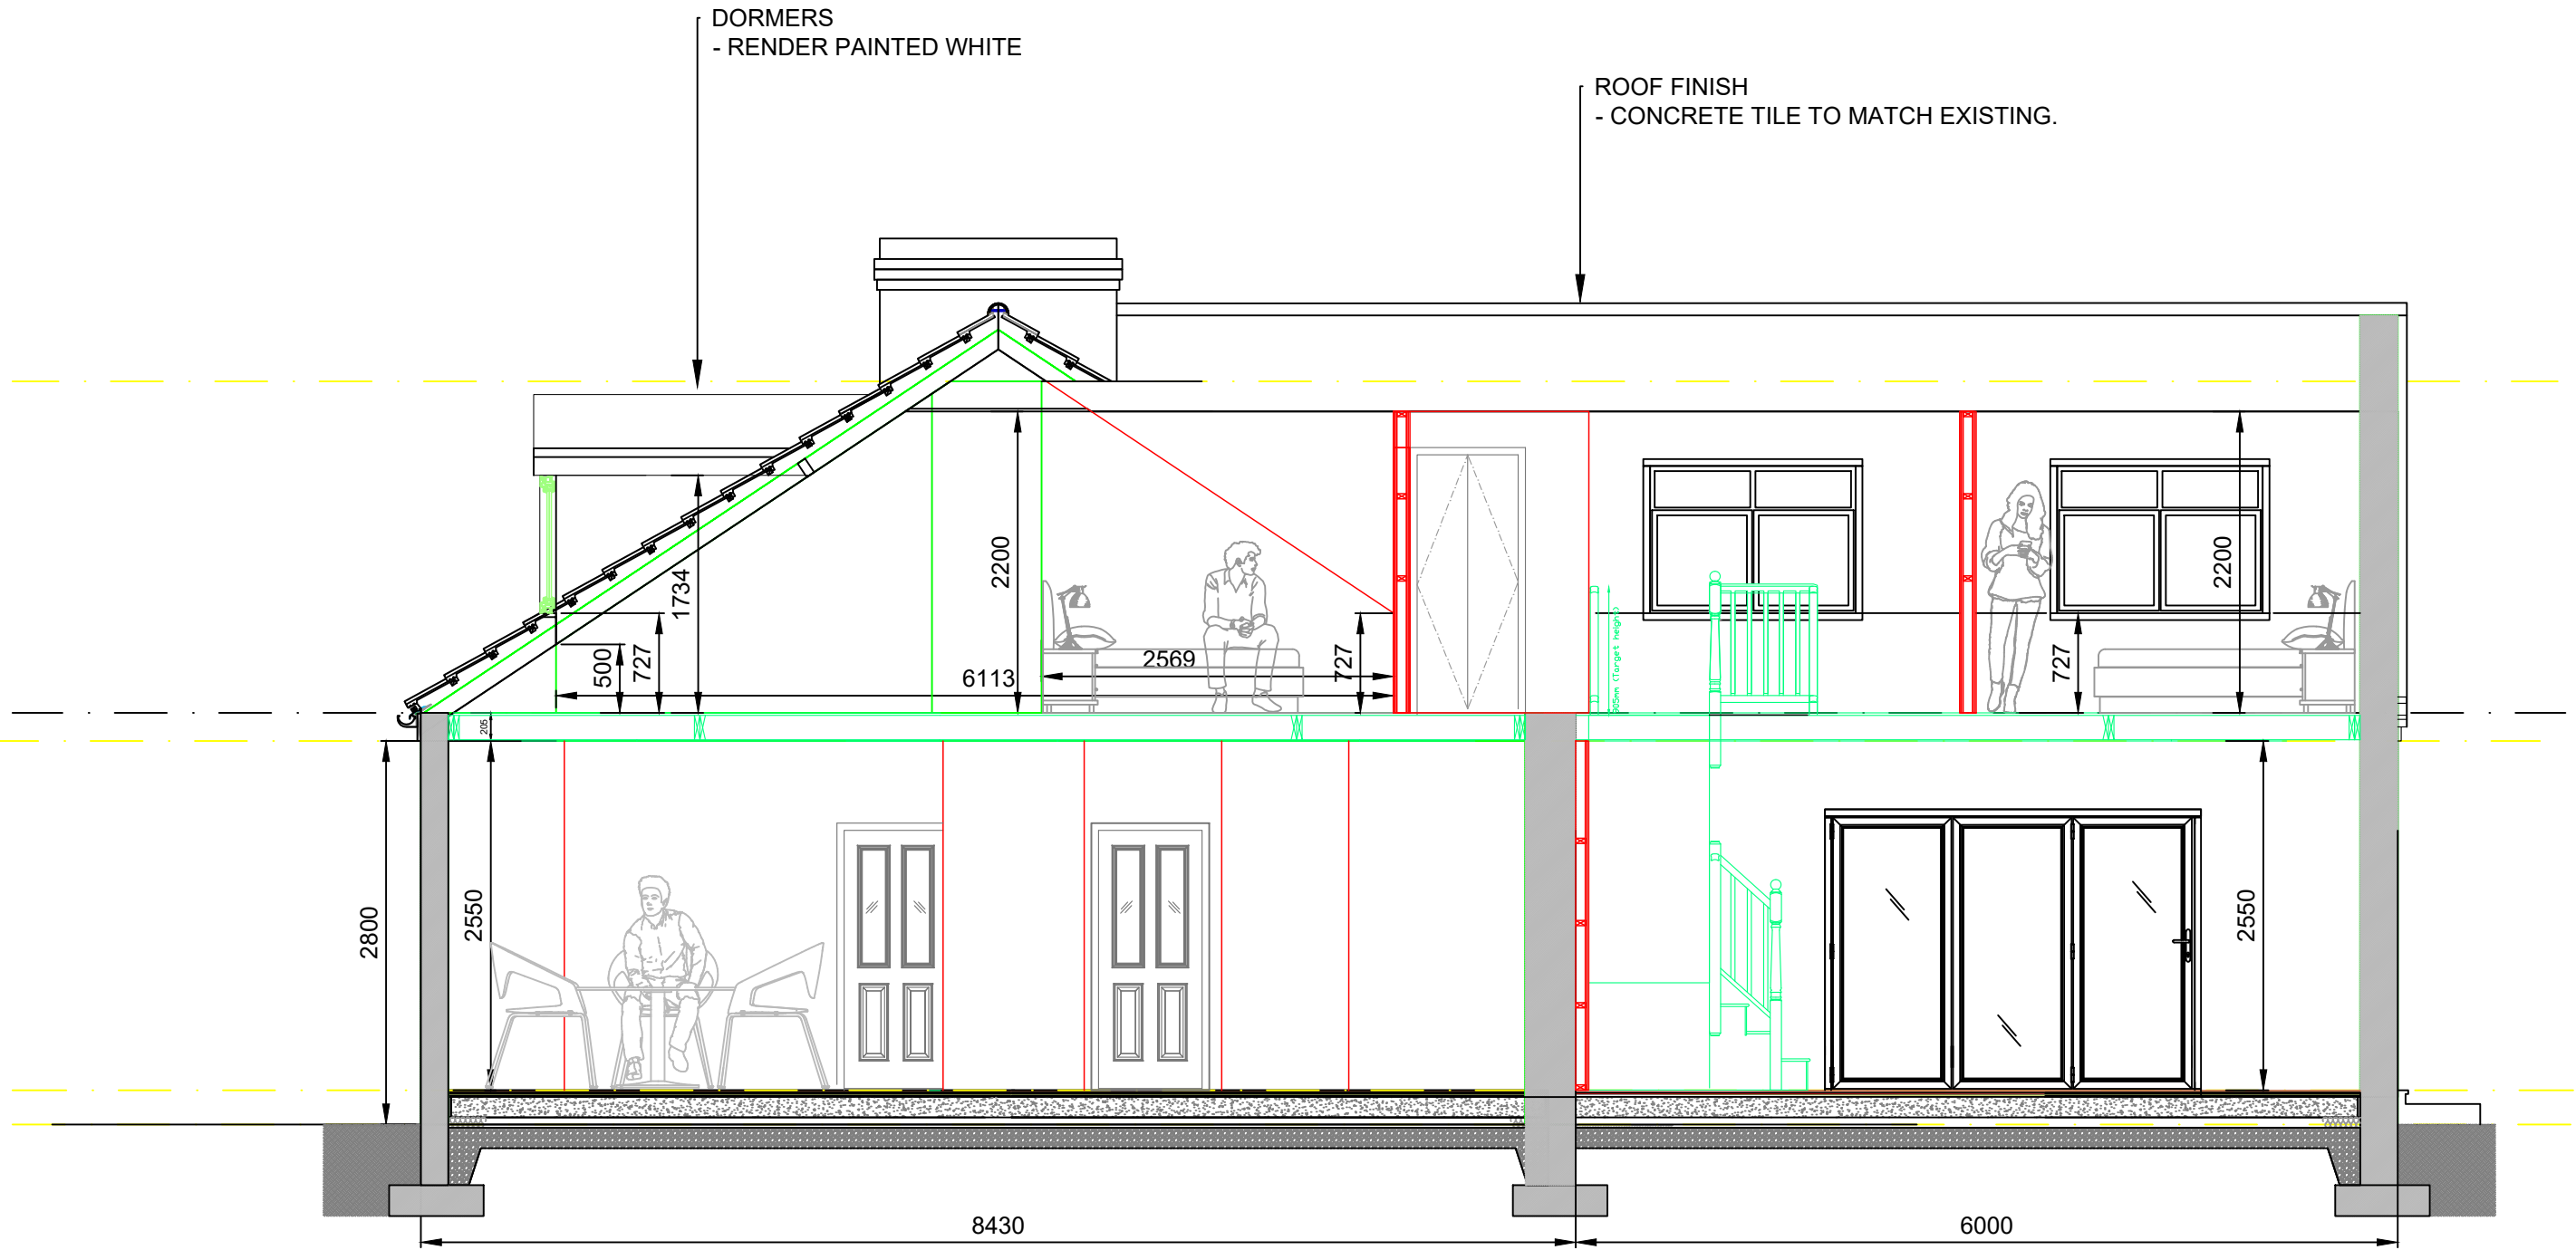

**PROPOSED SITE
SECTION D**

SCALE: 1:50@A3

Client :
Mr Tim Kenyon

Title:
Proposed Section D

Date:
05/05/2022

Drawn by:
GP

Revision:
i

All photos and visuals are for illustrative use only and do not necessarily reflect the exact specification to be supplied. Any designs will require prototyping. Exact Manufacture Details are subject to change. This drawing and all design intent within remains the property of rareleaf events, and must not be copied or shown to any third parties without written permission.© Copyright rareleaf-events

Drawing Ref:
FL.0003 / 15