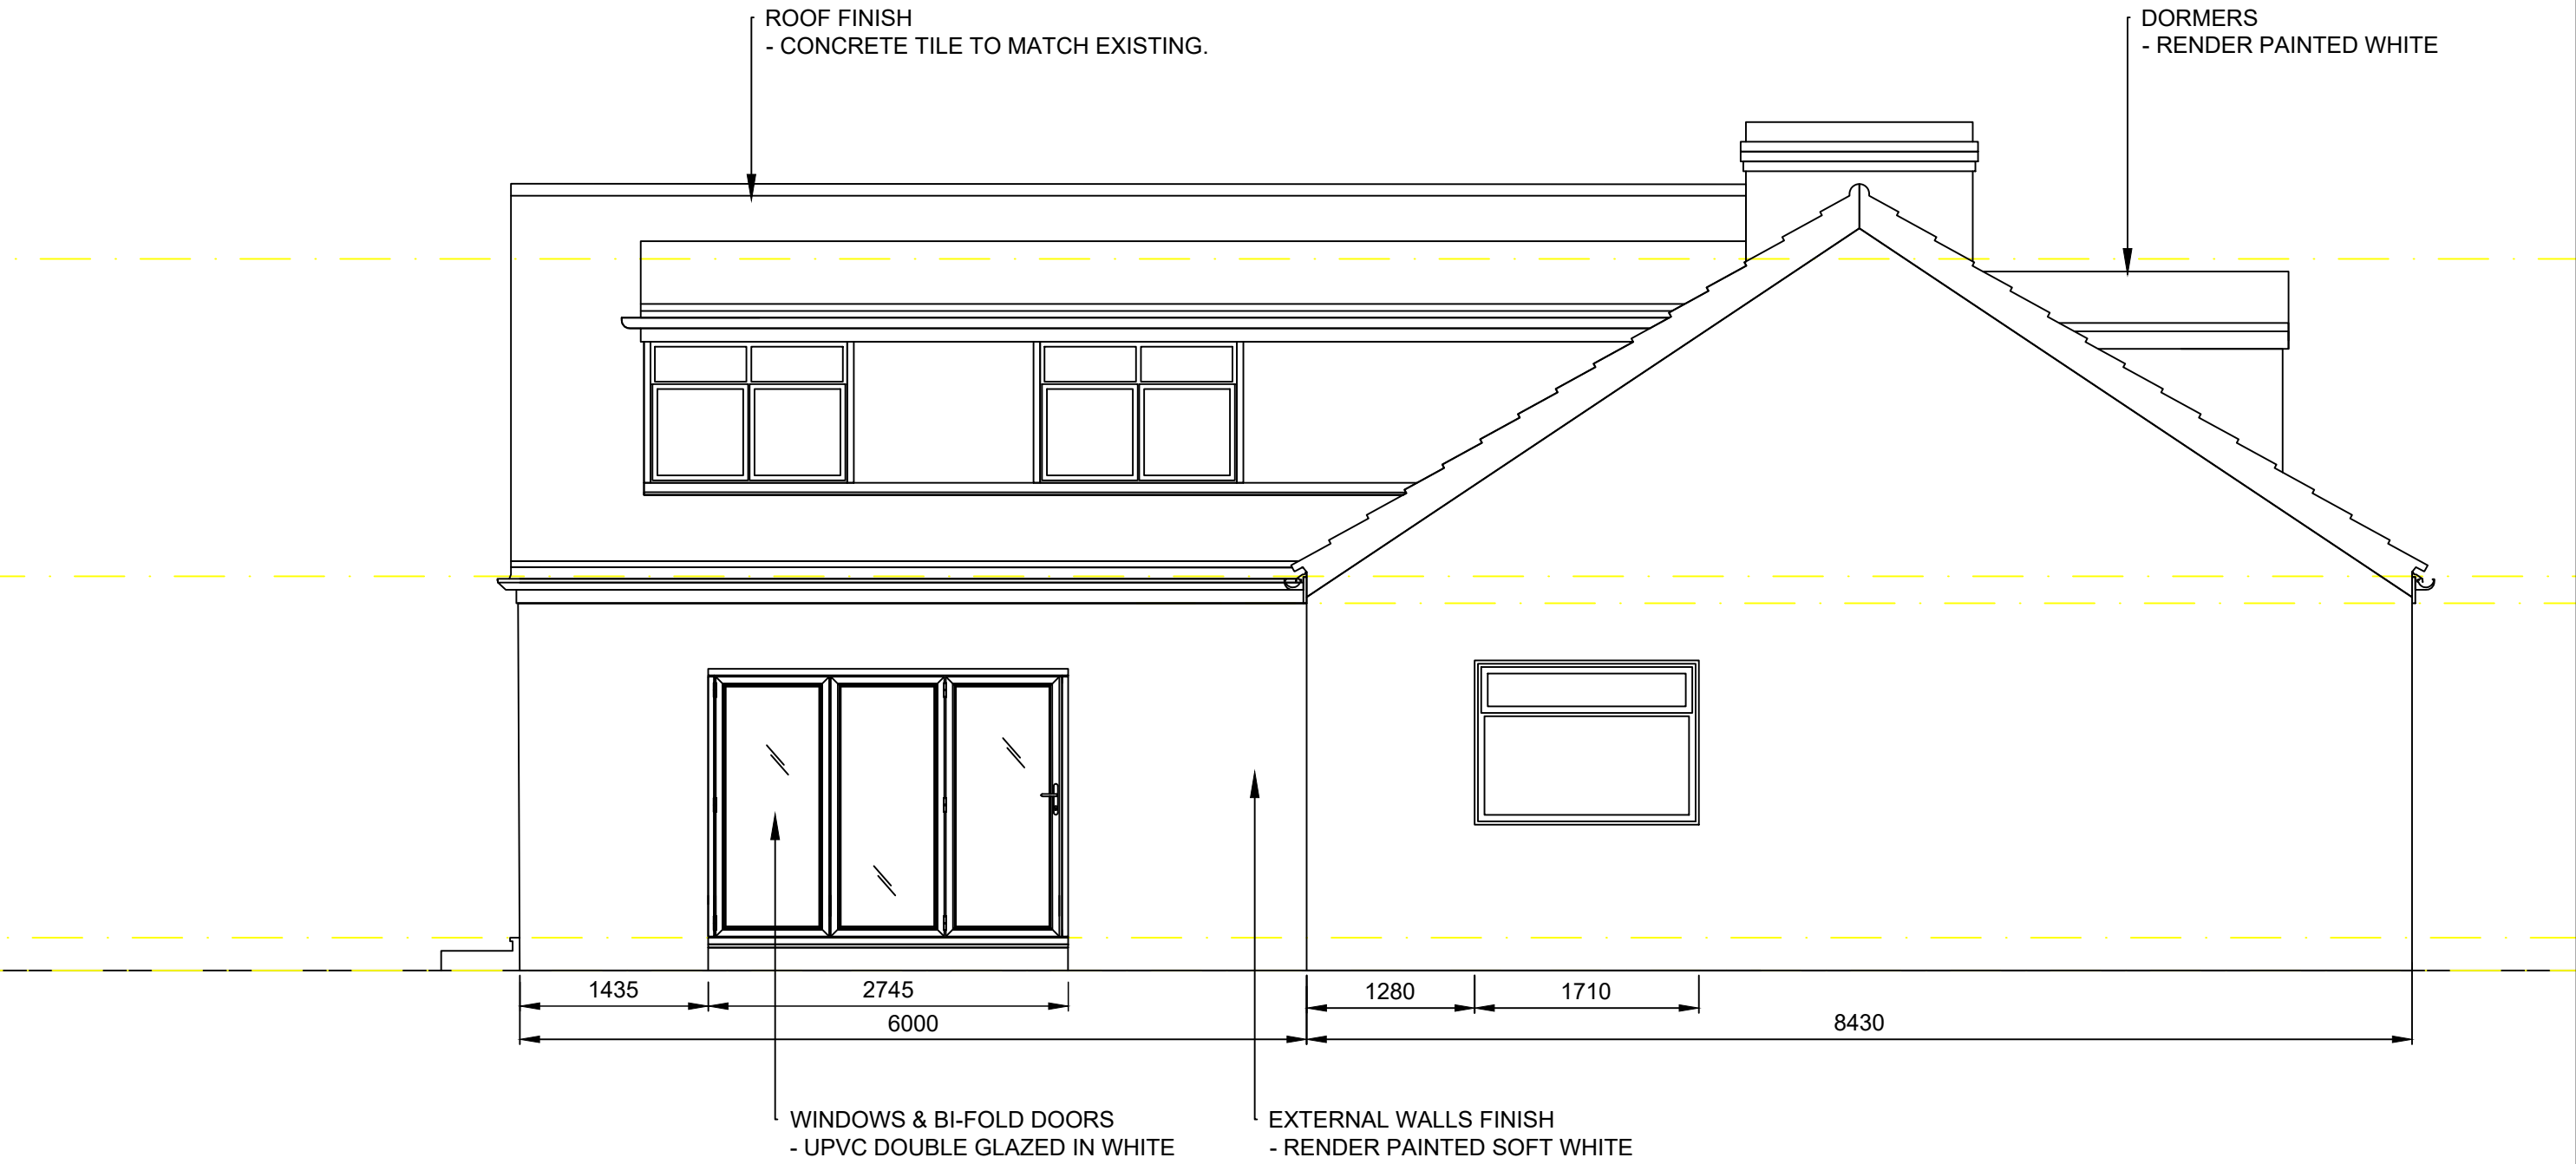

**PROPOSED SITE  
ELEVATION B**

SCALE: 1:50@A3

Client :  
Mr Tim Kenyon

Title:  
Proposed Elevation B

Date:  
15/02/2022

Drawn by:  
GP

Revision:  
G

All photos and visuals are for illustrative use only and do not necessarily reflect the exact specification to be supplied. Any designs will require prototyping. Exact Manufacture Details are subject to change. This drawing and all design intent within remains the property of rareleaf events, and must not be copied or shown to any third parties without written permission. © Copyright rareleaf-events

Drawing Ref:  
FL.0003 /10