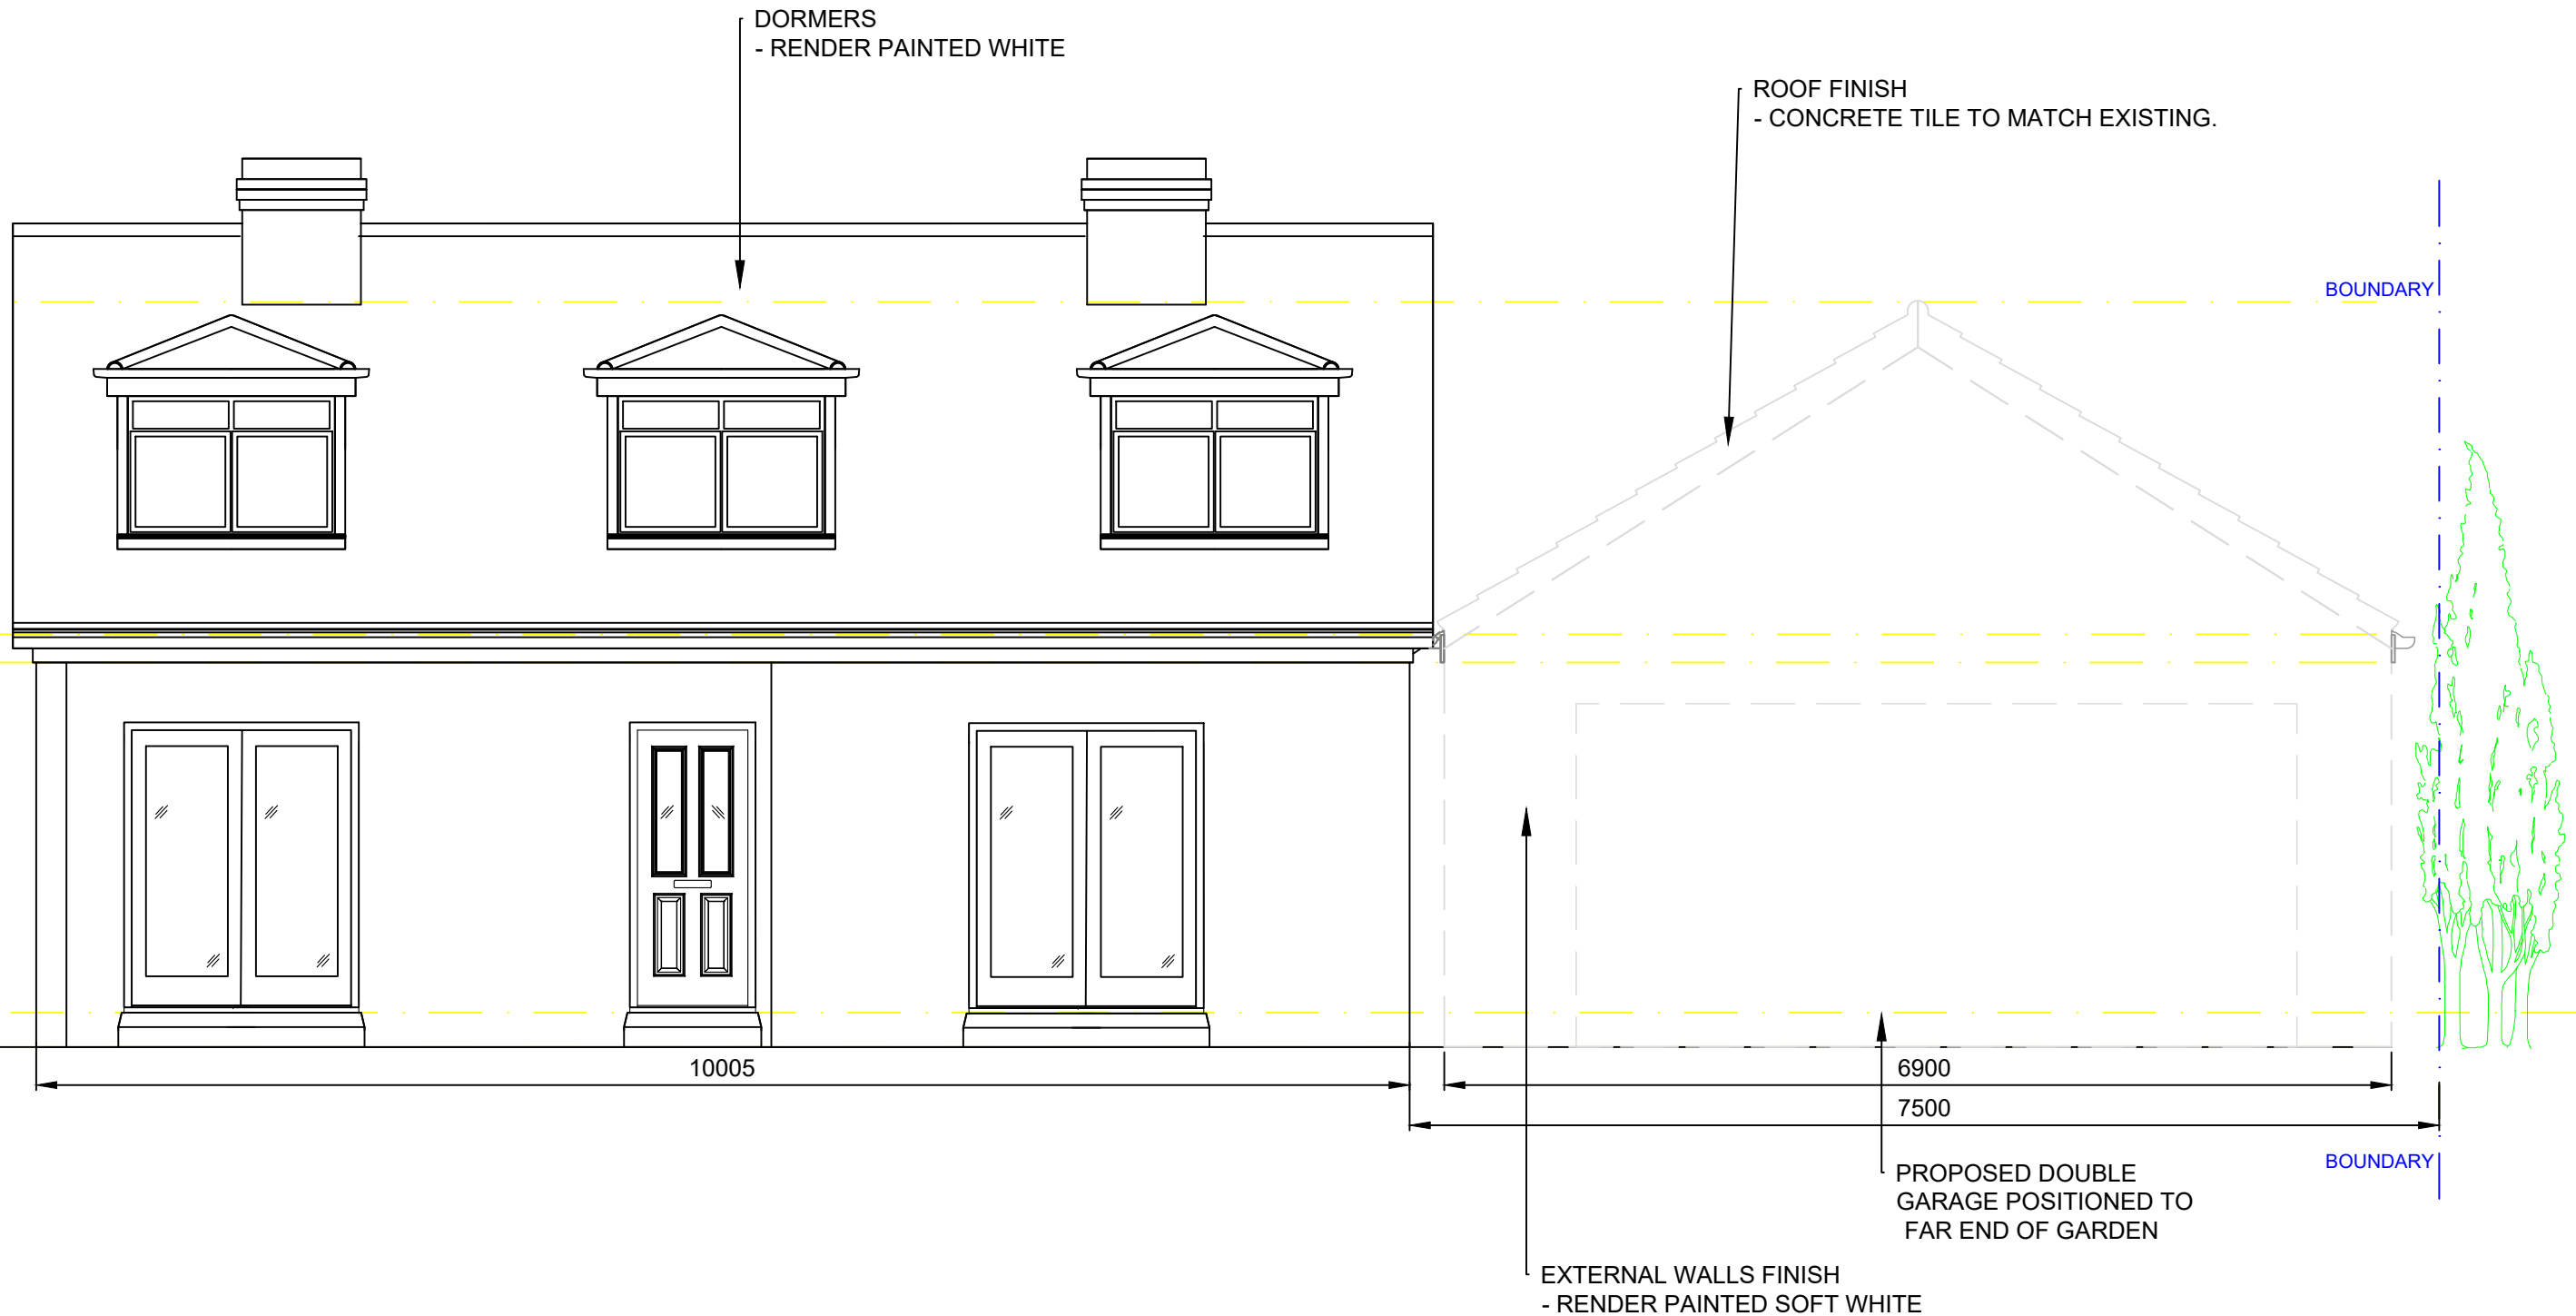

**PROPOSED SITE
ELEVATION A**

SCALE: 1:50@A3

Client :
Mr Tim Kenyon

Title:
Proposed Elevation A

Date:
14/02/2022

Drawn by:
GP

Revision:
F

All photos and visuals are for illustrative use only and do not necessarily reflect the exact specification to be supplied. Any designs will require prototyping. Exact Manufacture Details are subject to change. This drawing and all design intent within remains the property of rareleaf events, and must not be copied or shown to any third parties without written permission.© Copyright rareleaf-events

Drawing Ref:
FL.0003 / 09