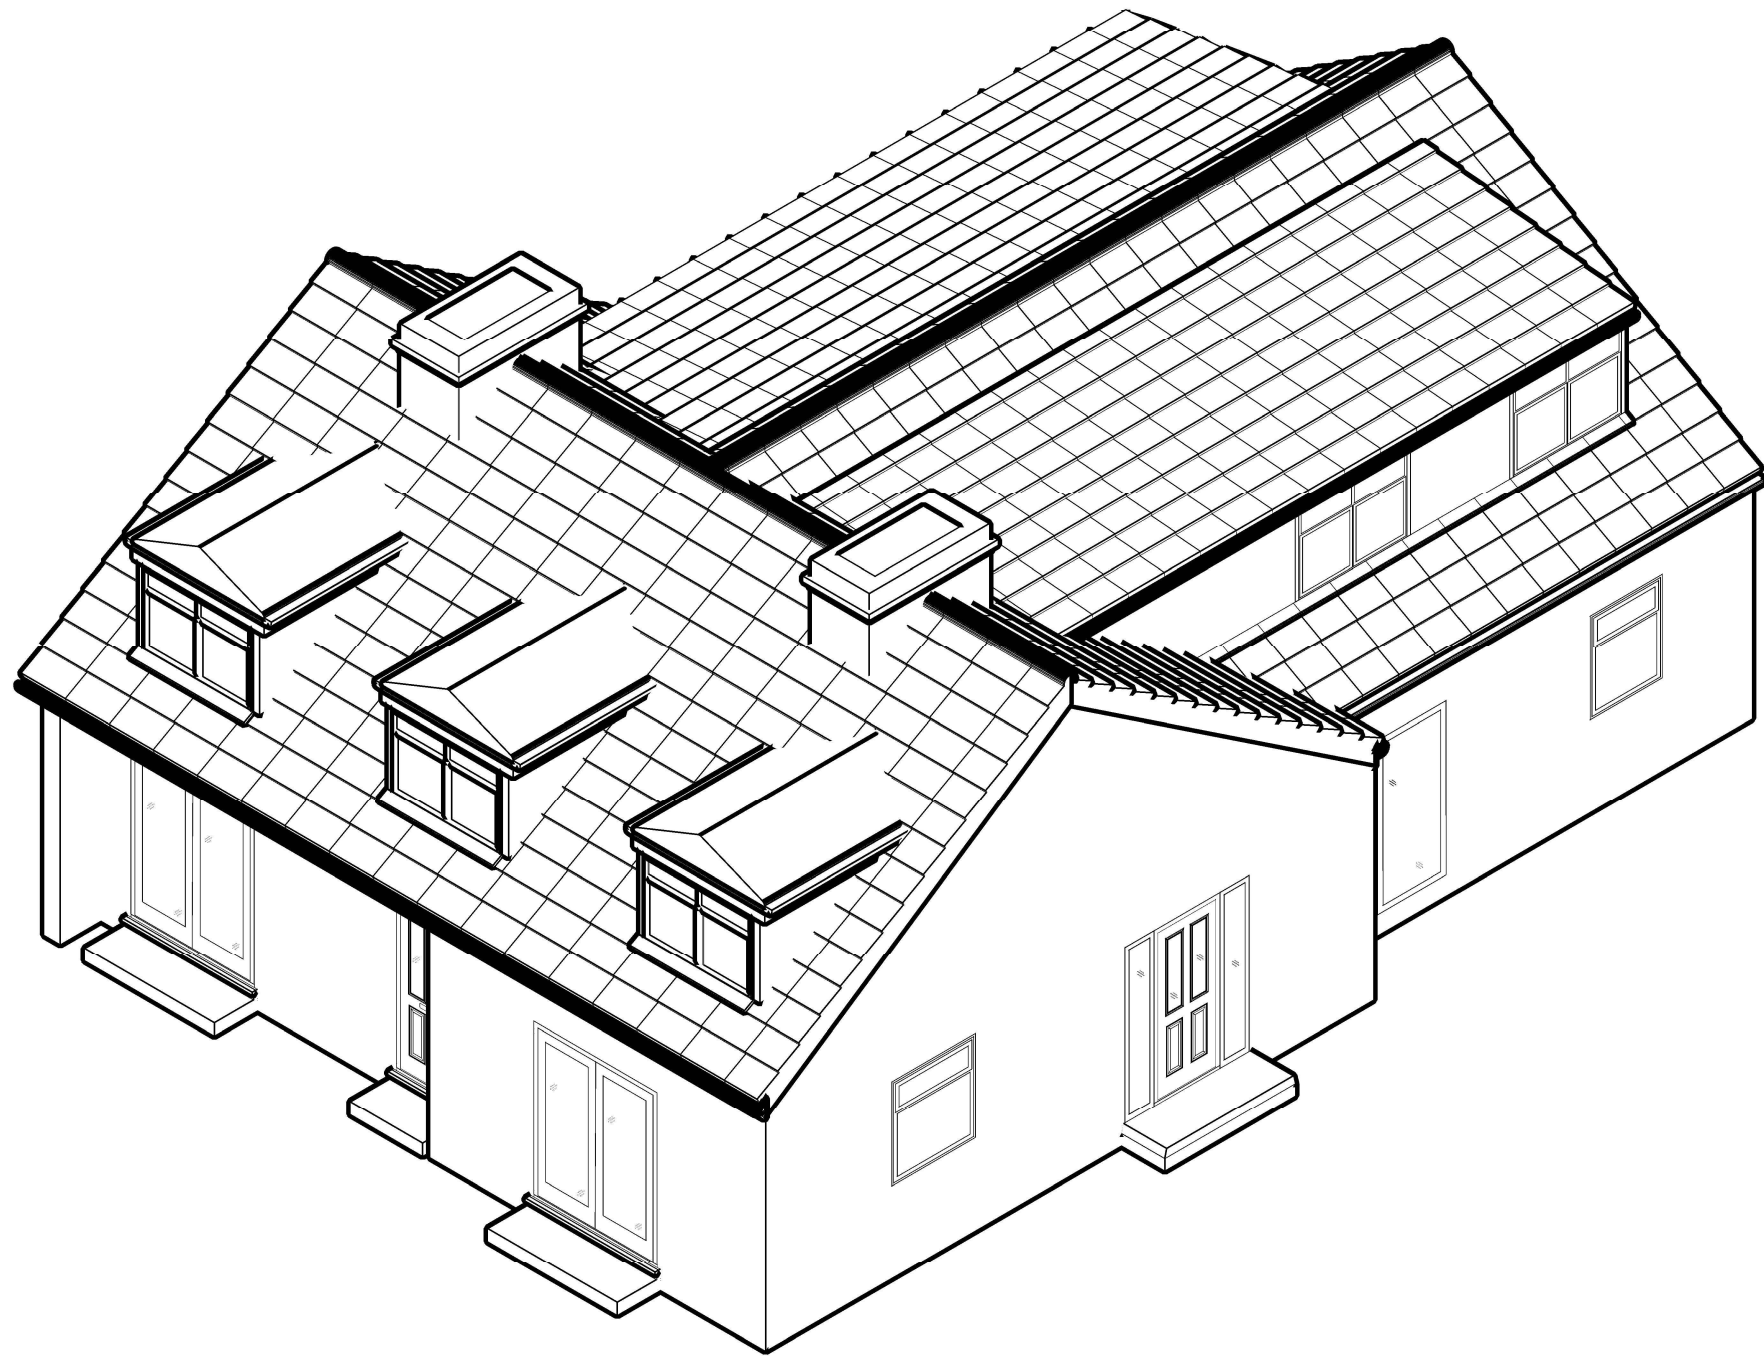

**PROPOSED VISUAL 1  
FRONT OF PROPERTY**

SCALE: NTS@A3

Client :  
Mr Tim Kenyon

Title:  
Proposed Visual 1

Date:  
15/02/2022

Drawn by:  
GP

Revision:  
F

All photos and visuals are for illustrative use only and do not necessarily reflect the exact specification to be supplied. Any designs will require prototyping. Exact Manufacture Details are subject to change. This drawing and all design intent within remains the property of rareleaf events, and must not be copied or shown to any third parties without written permission.© Copyright rareleaf-events

Drawing Ref:  
FL.0003 / 15