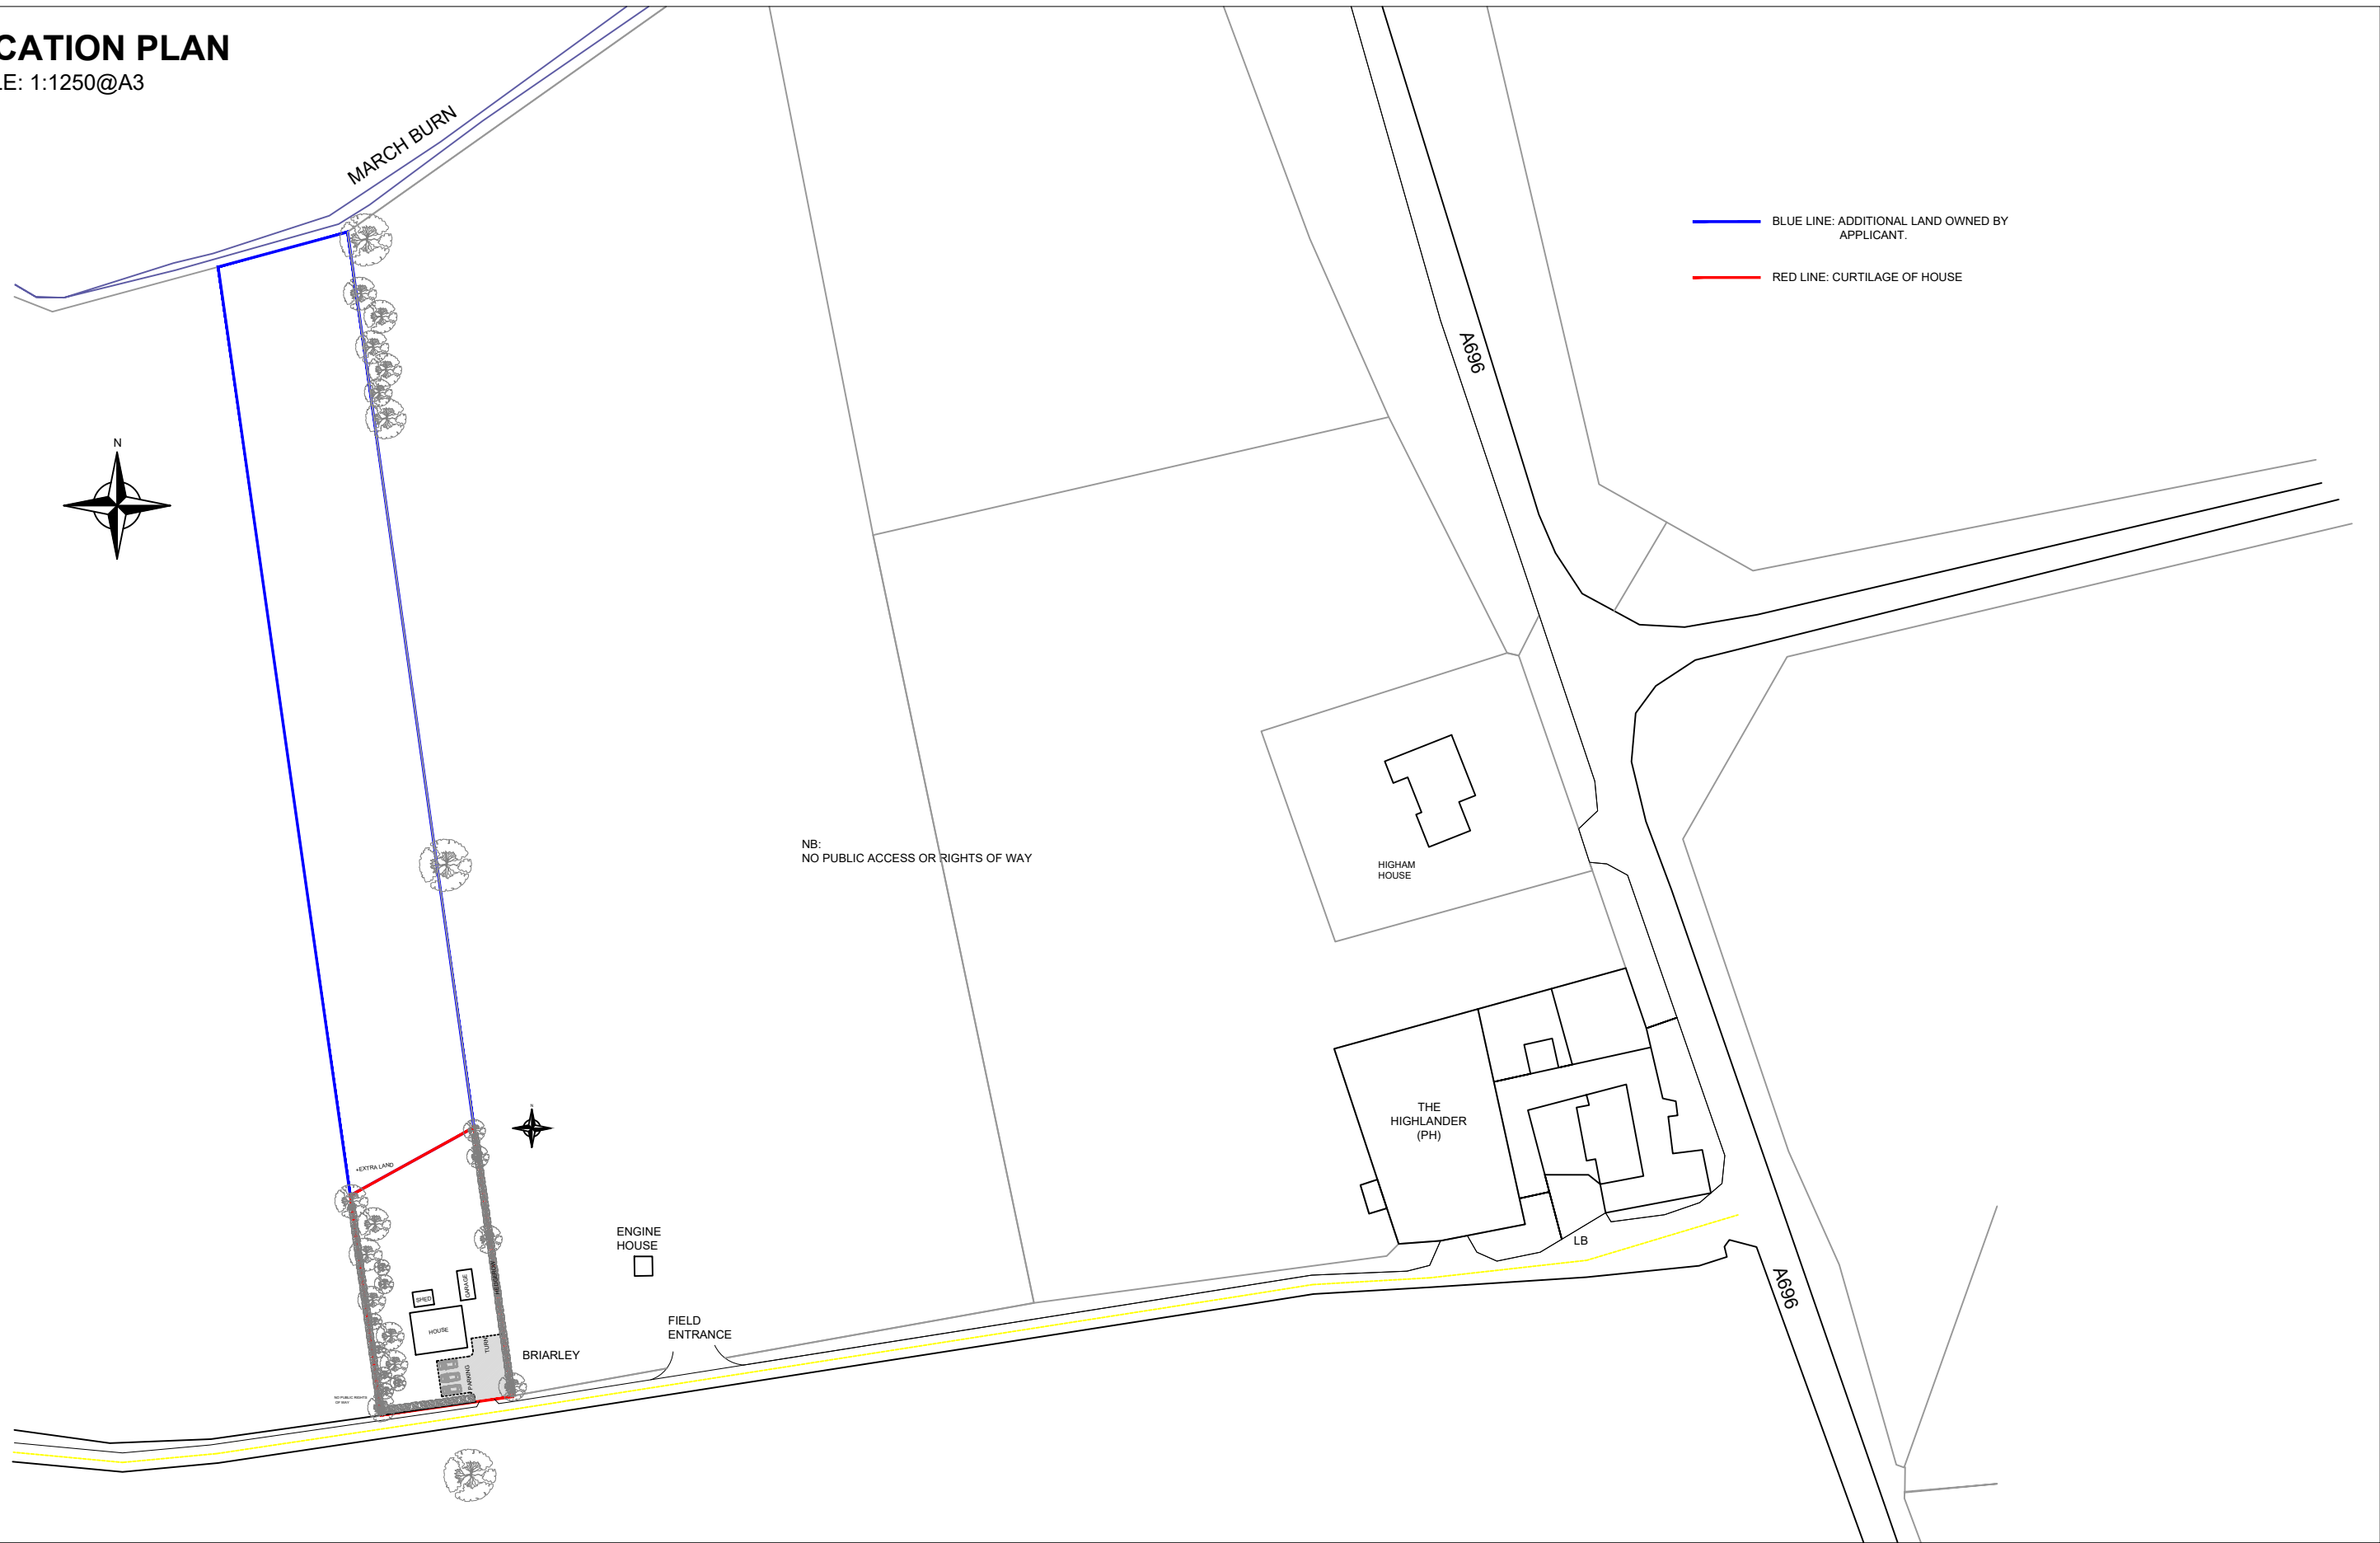

LOCATION PLAN

SCALE: 1:1250@A3

Client :
Mr Tim Kenyon

Title:
Existing Site - Location Plan

Date:
07/10/2021

Drawn by:
GP

Revision:
E

All photos and visuals are for illustrative use only and do not necessarily reflect the exact specification to be supplied. Any designs will require prototyping. Exact Manufacture Details are subject to change. This drawing and all design intent within remains the property of rareleaf events, and must not be copied or shown to any third parties without written permission. © Copyright rareleaf-events

Drawing Ref:
FL.0003 / 01