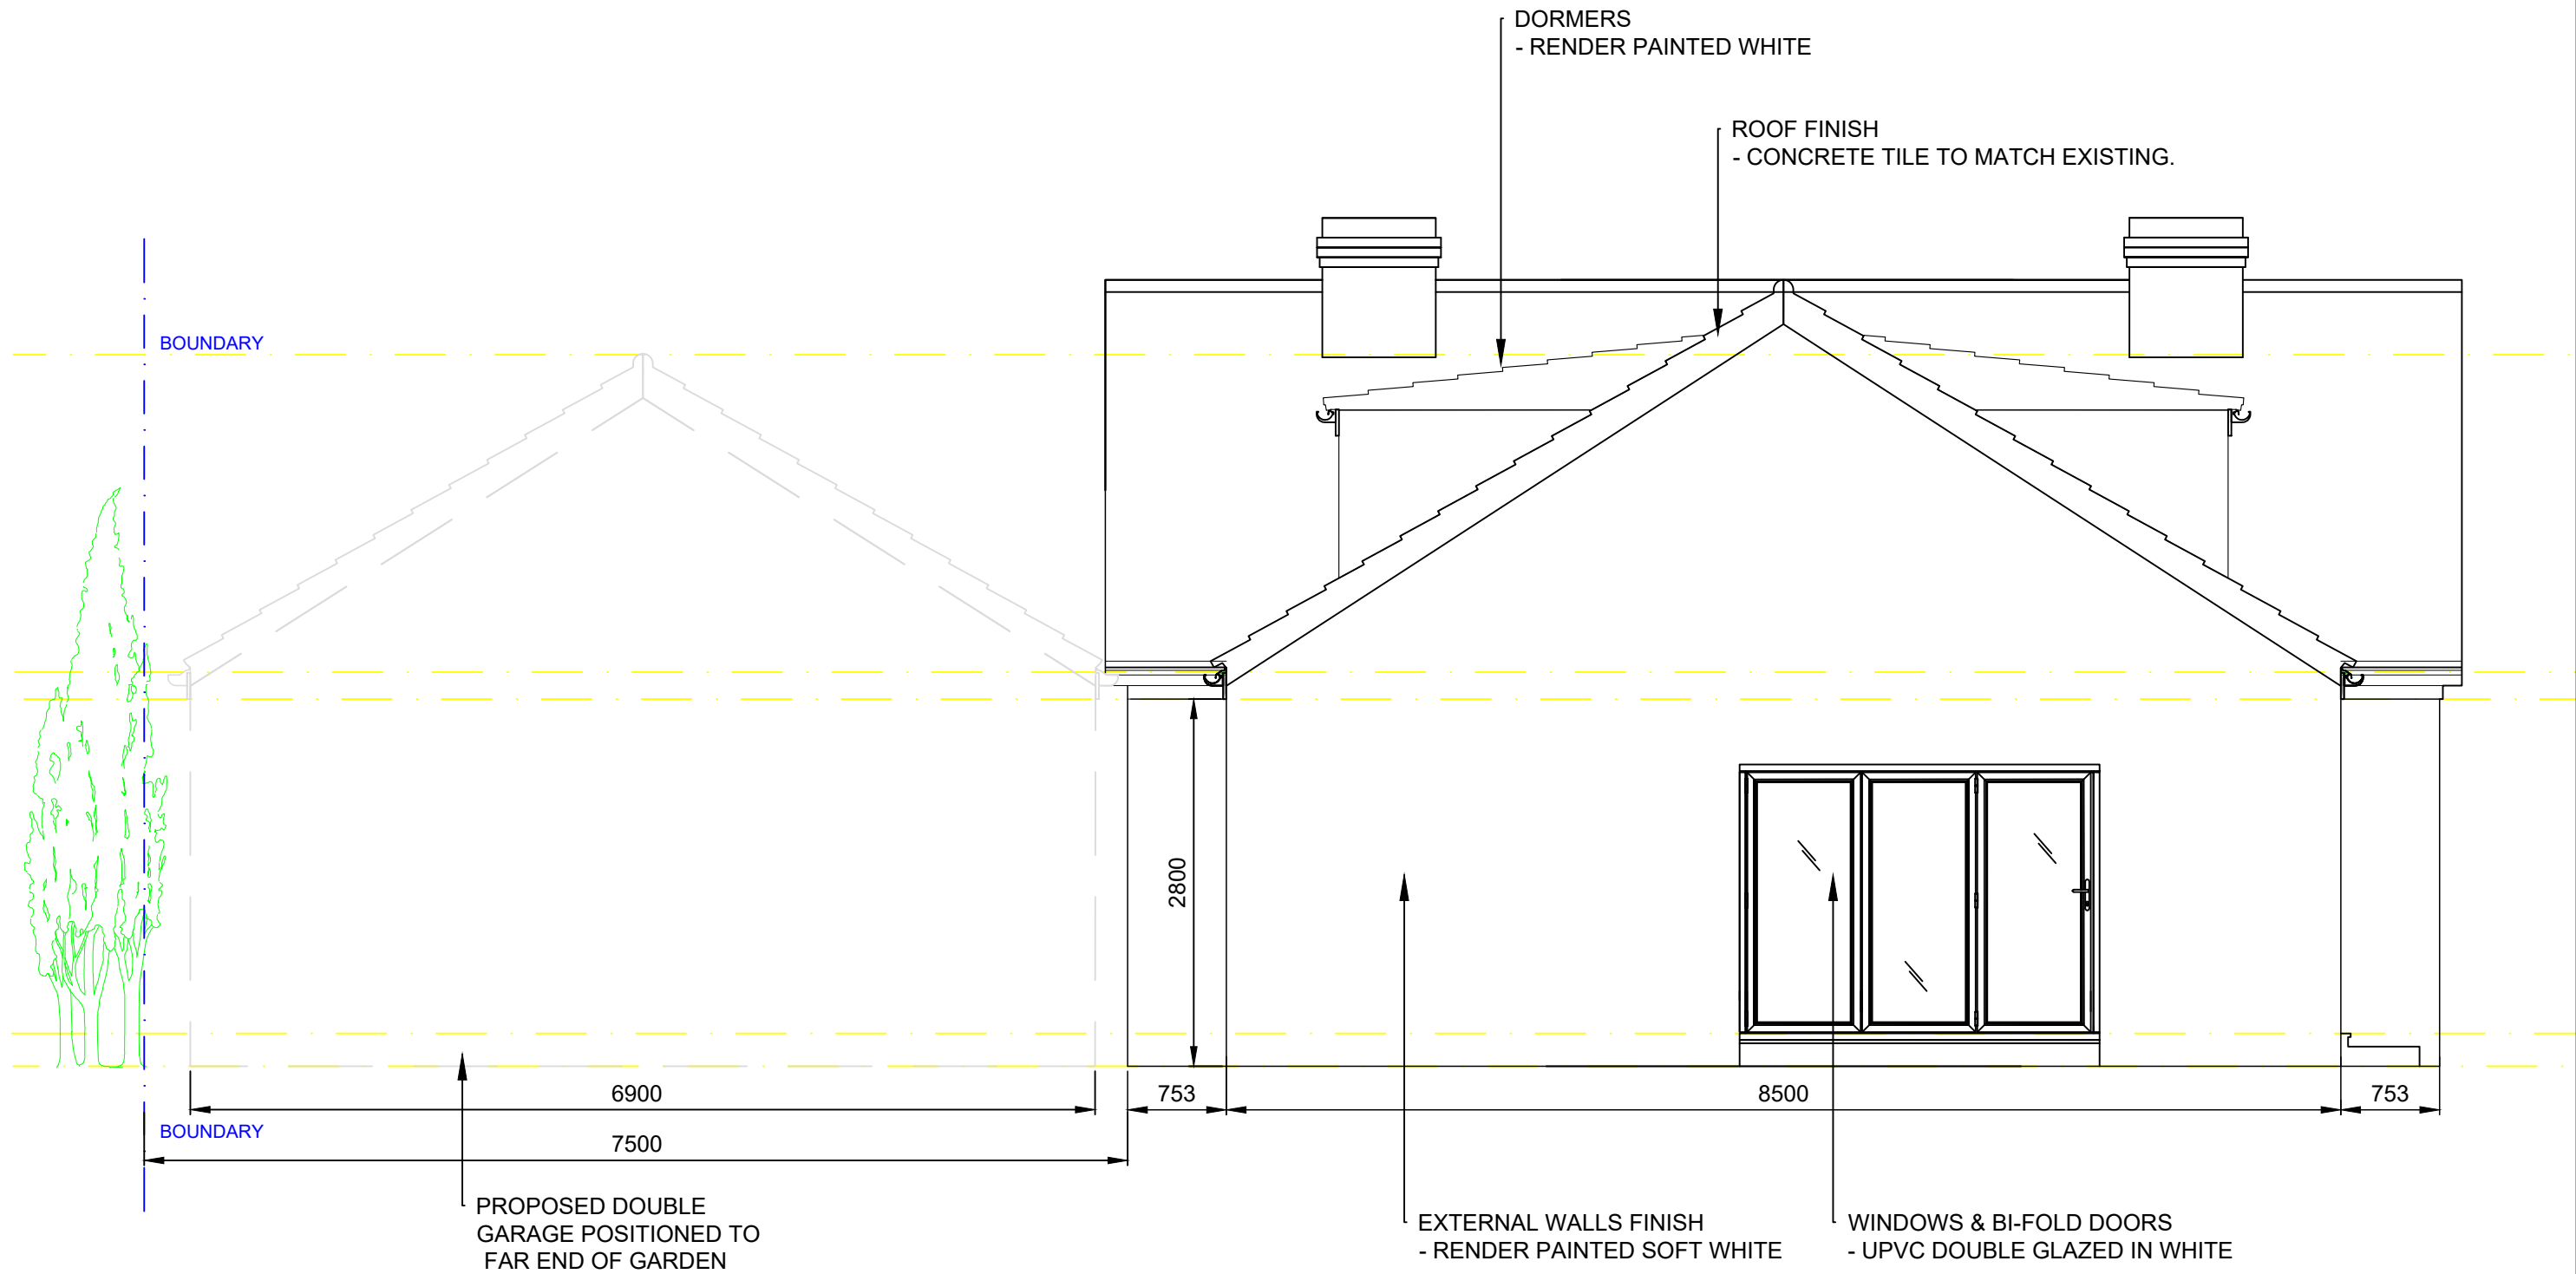

**PROPOSED SITE
ELEVATION C**

SCALE: 1:50@A3

Client :
Mr Tim Kenyon

Title:
Proposed Elevation C

Date:
15/02/2022

Drawn by:
GP

Revision:
G

All photos and visuals are for illustrative use only and do not necessarily reflect the exact specification to be supplied. Any designs will require prototyping. Exact Manufacture Details are subject to change. This drawing and all design intent within remains the property of rareleaf events, and must not be copied or shown to any third parties without written permission. © Copyright rareleaf-events

Drawing Ref:
FL.0003 / 11