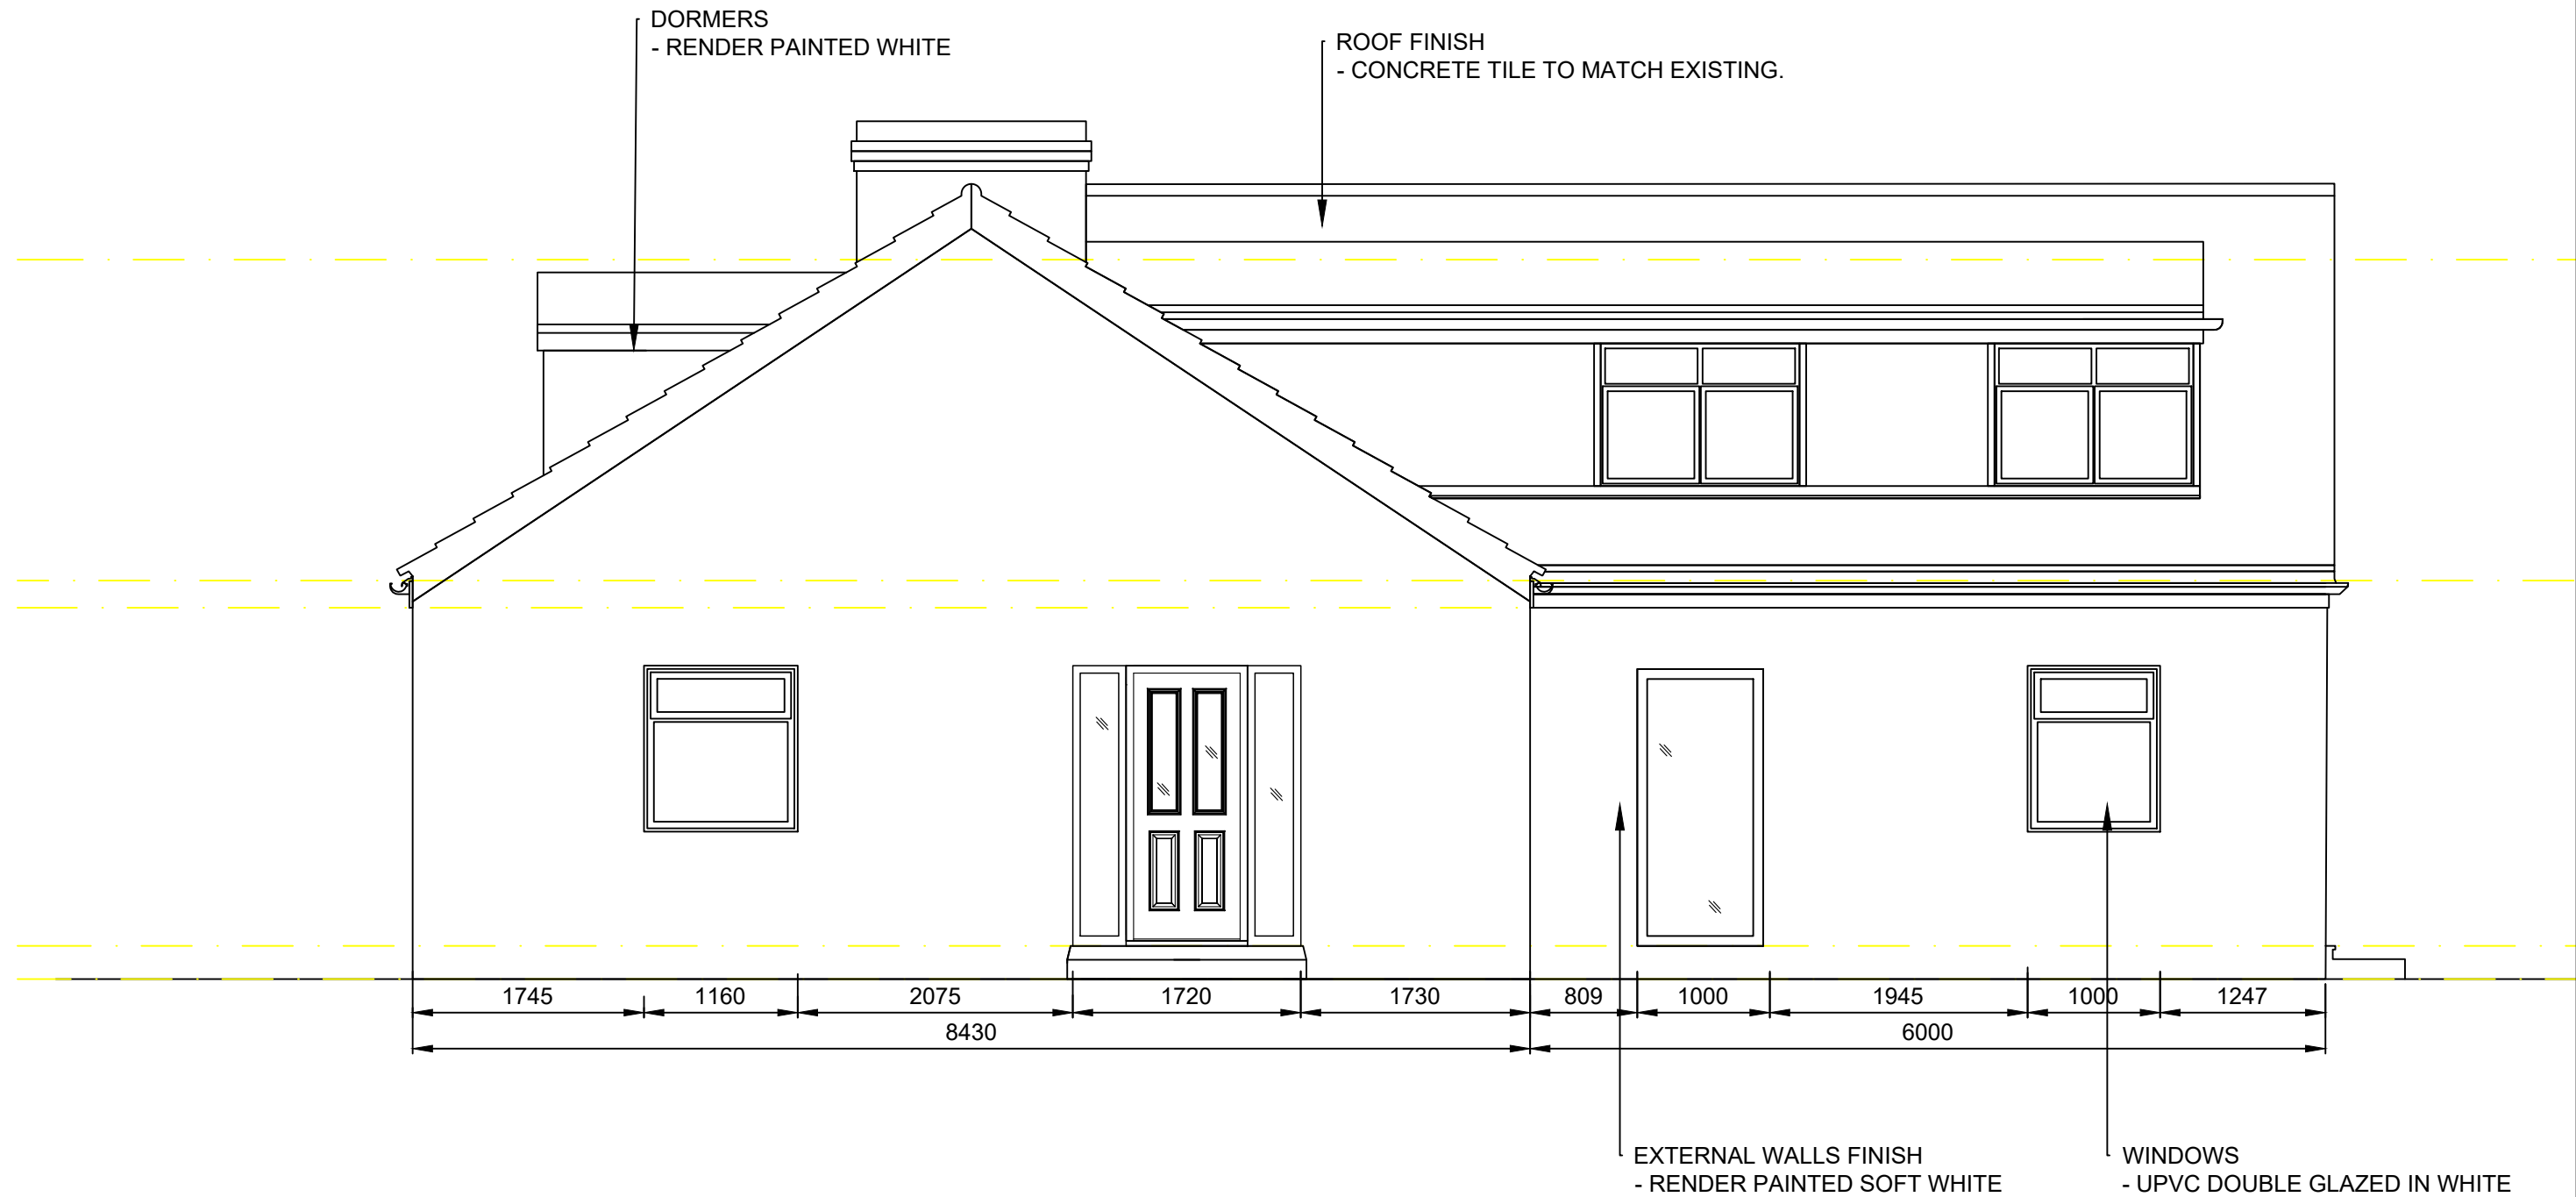

**PROPOSED SITE
ELEVATION D**

SCALE: 1:50@A3

Client :
Mr Tim Kenyon

Title:
Proposed Elevation D

Date:
02/05/2022

Drawn by:
GP

Revision:
H

All photos and visuals are for illustrative use only and do not necessarily reflect the exact specification to be supplied. Any designs will require prototyping. Exact Manufacture Details are subject to change. This drawing and all design intent within remains the property of rareleaf events, and must not be copied or shown to any third parties without written permission. © Copyright rareleaf-events

Drawing Ref:
FL.0003 / 13