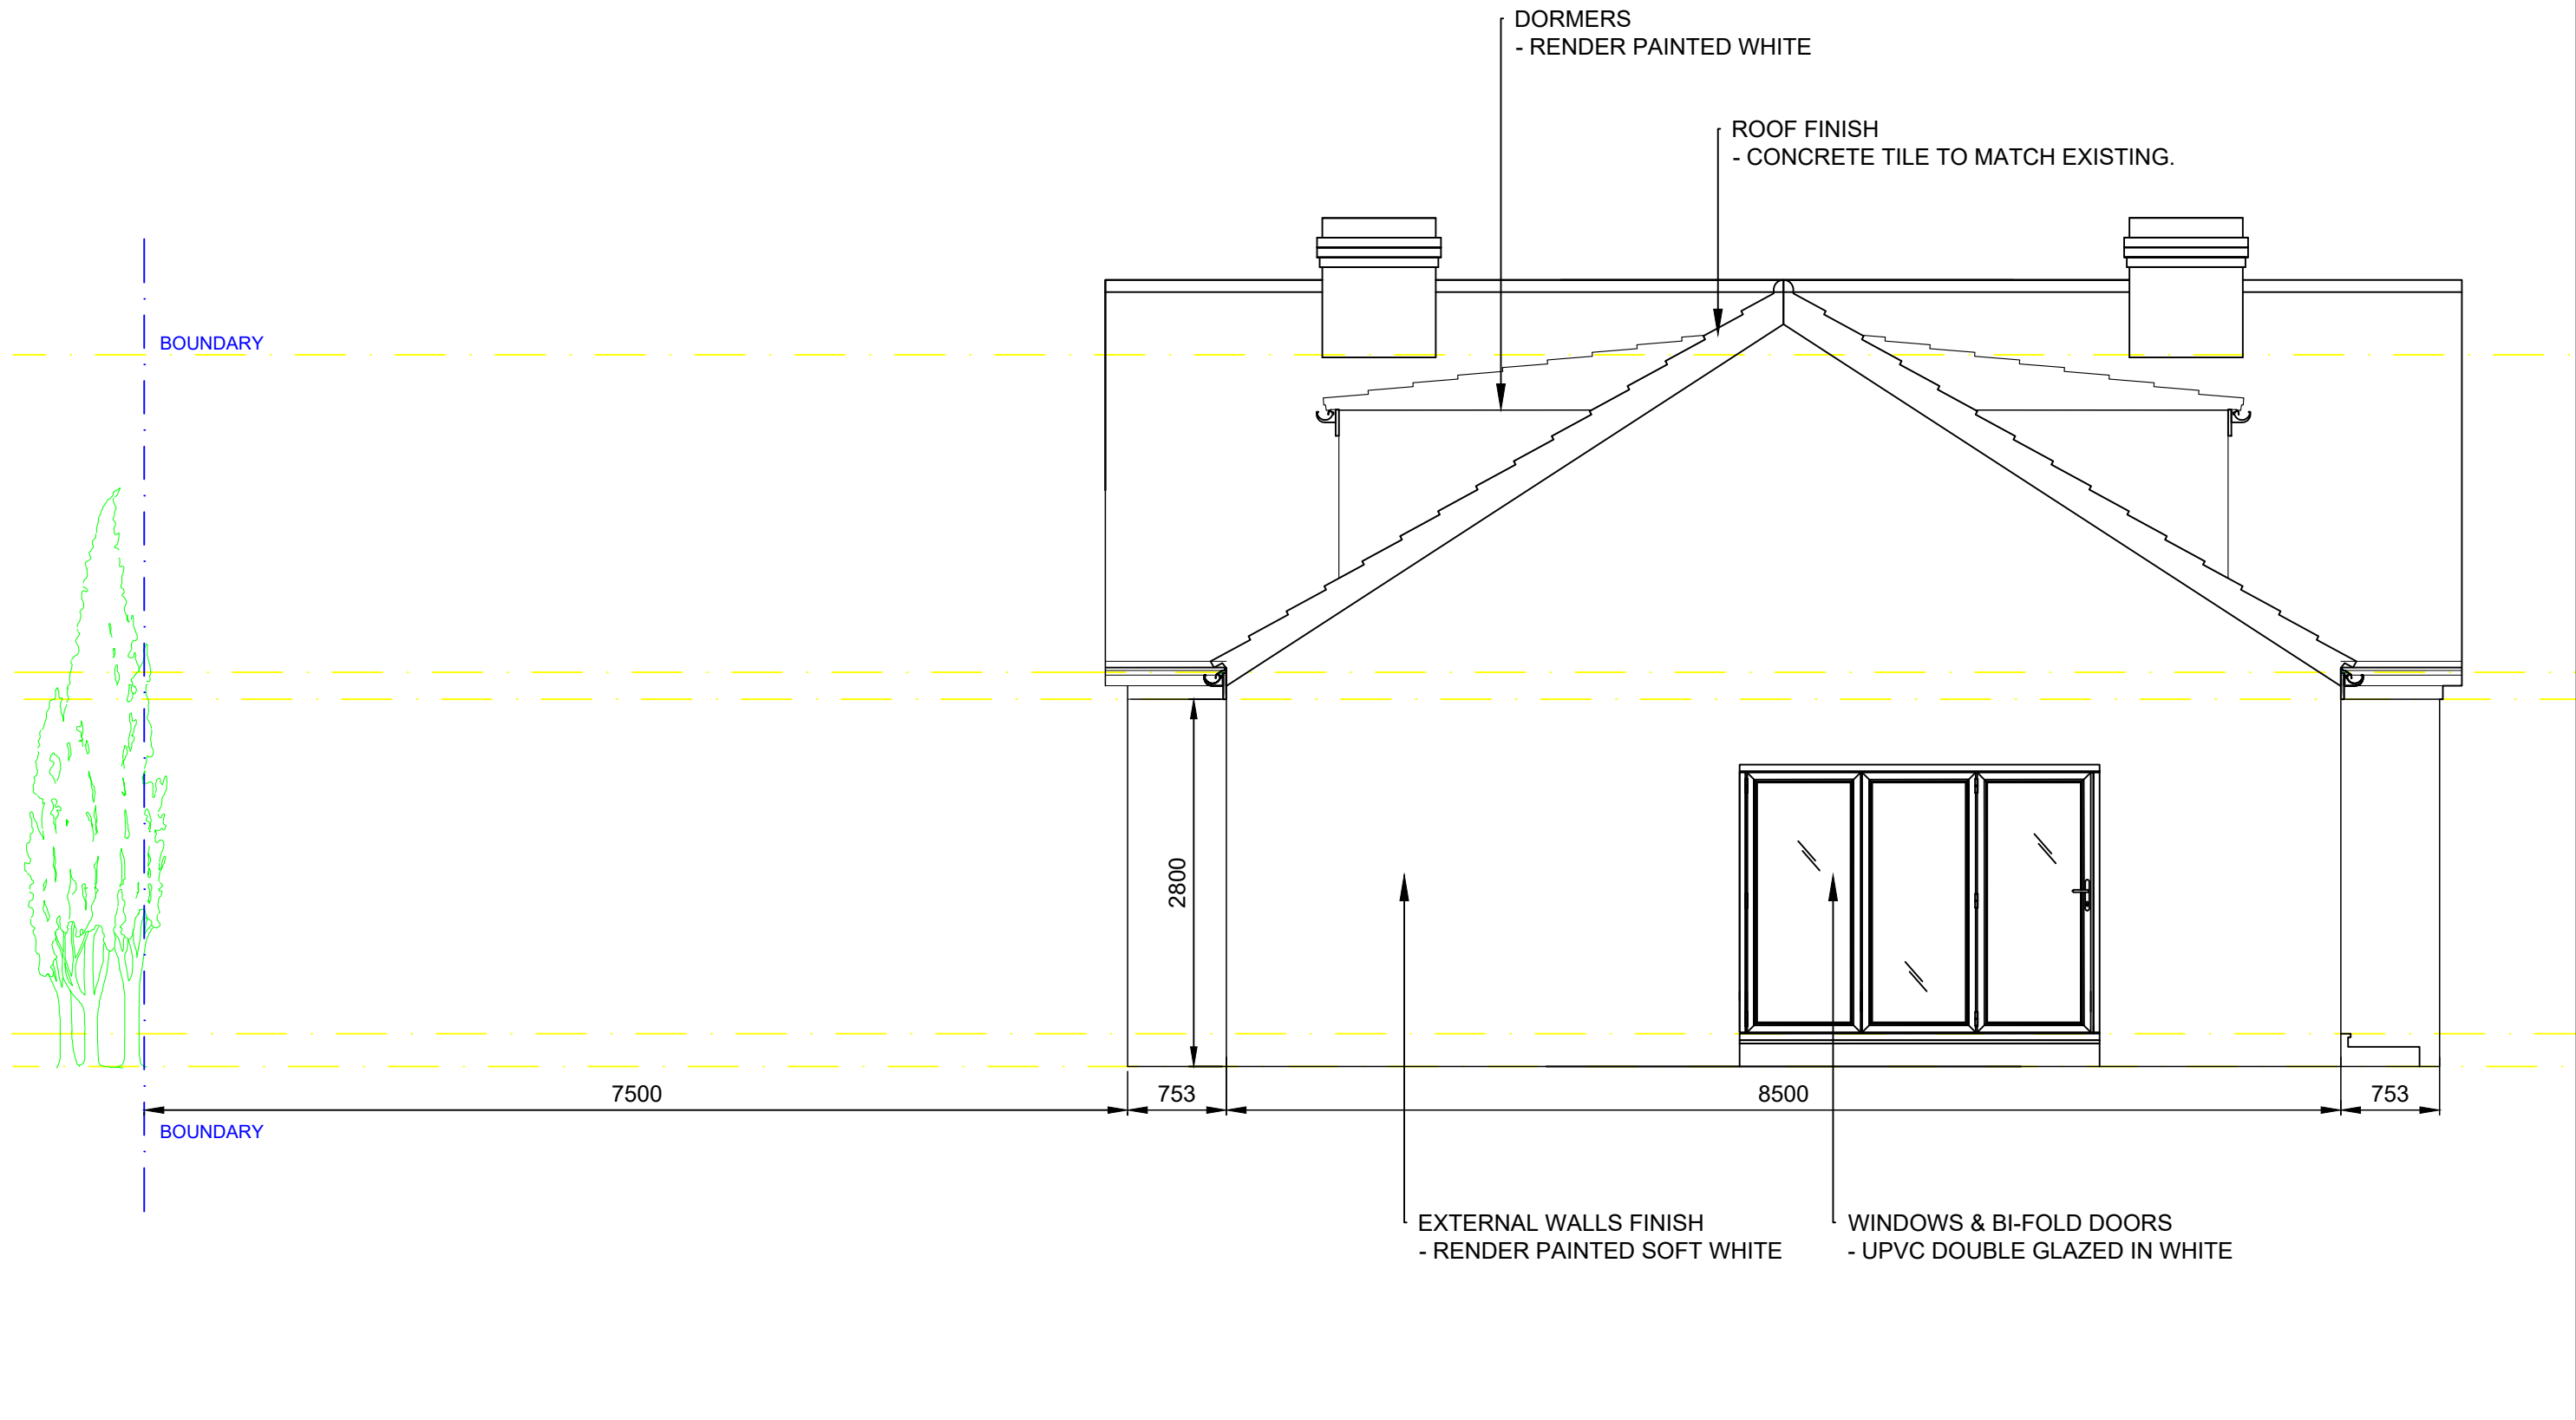

# PROPOSED SITE ELEVATION C

SCALE: 1:50@A3

Client :  
Mr Tim Kenyon

Title:  
Proposed Elevation C

Date:  
02/05/2022

Drawn by:  
GP

Revision:  
H

All photos and visuals are for illustrative use only and do not necessarily reflect the exact specification to be supplied. Any designs will require prototyping. Exact Manufacture Details are subject to change. This drawing and all design intent within remains the property of rareleaf events, and must not be copied or shown to any third parties without written permission. © Copyright rareleaf-events

Drawing Ref:  
FL.0003 / 12