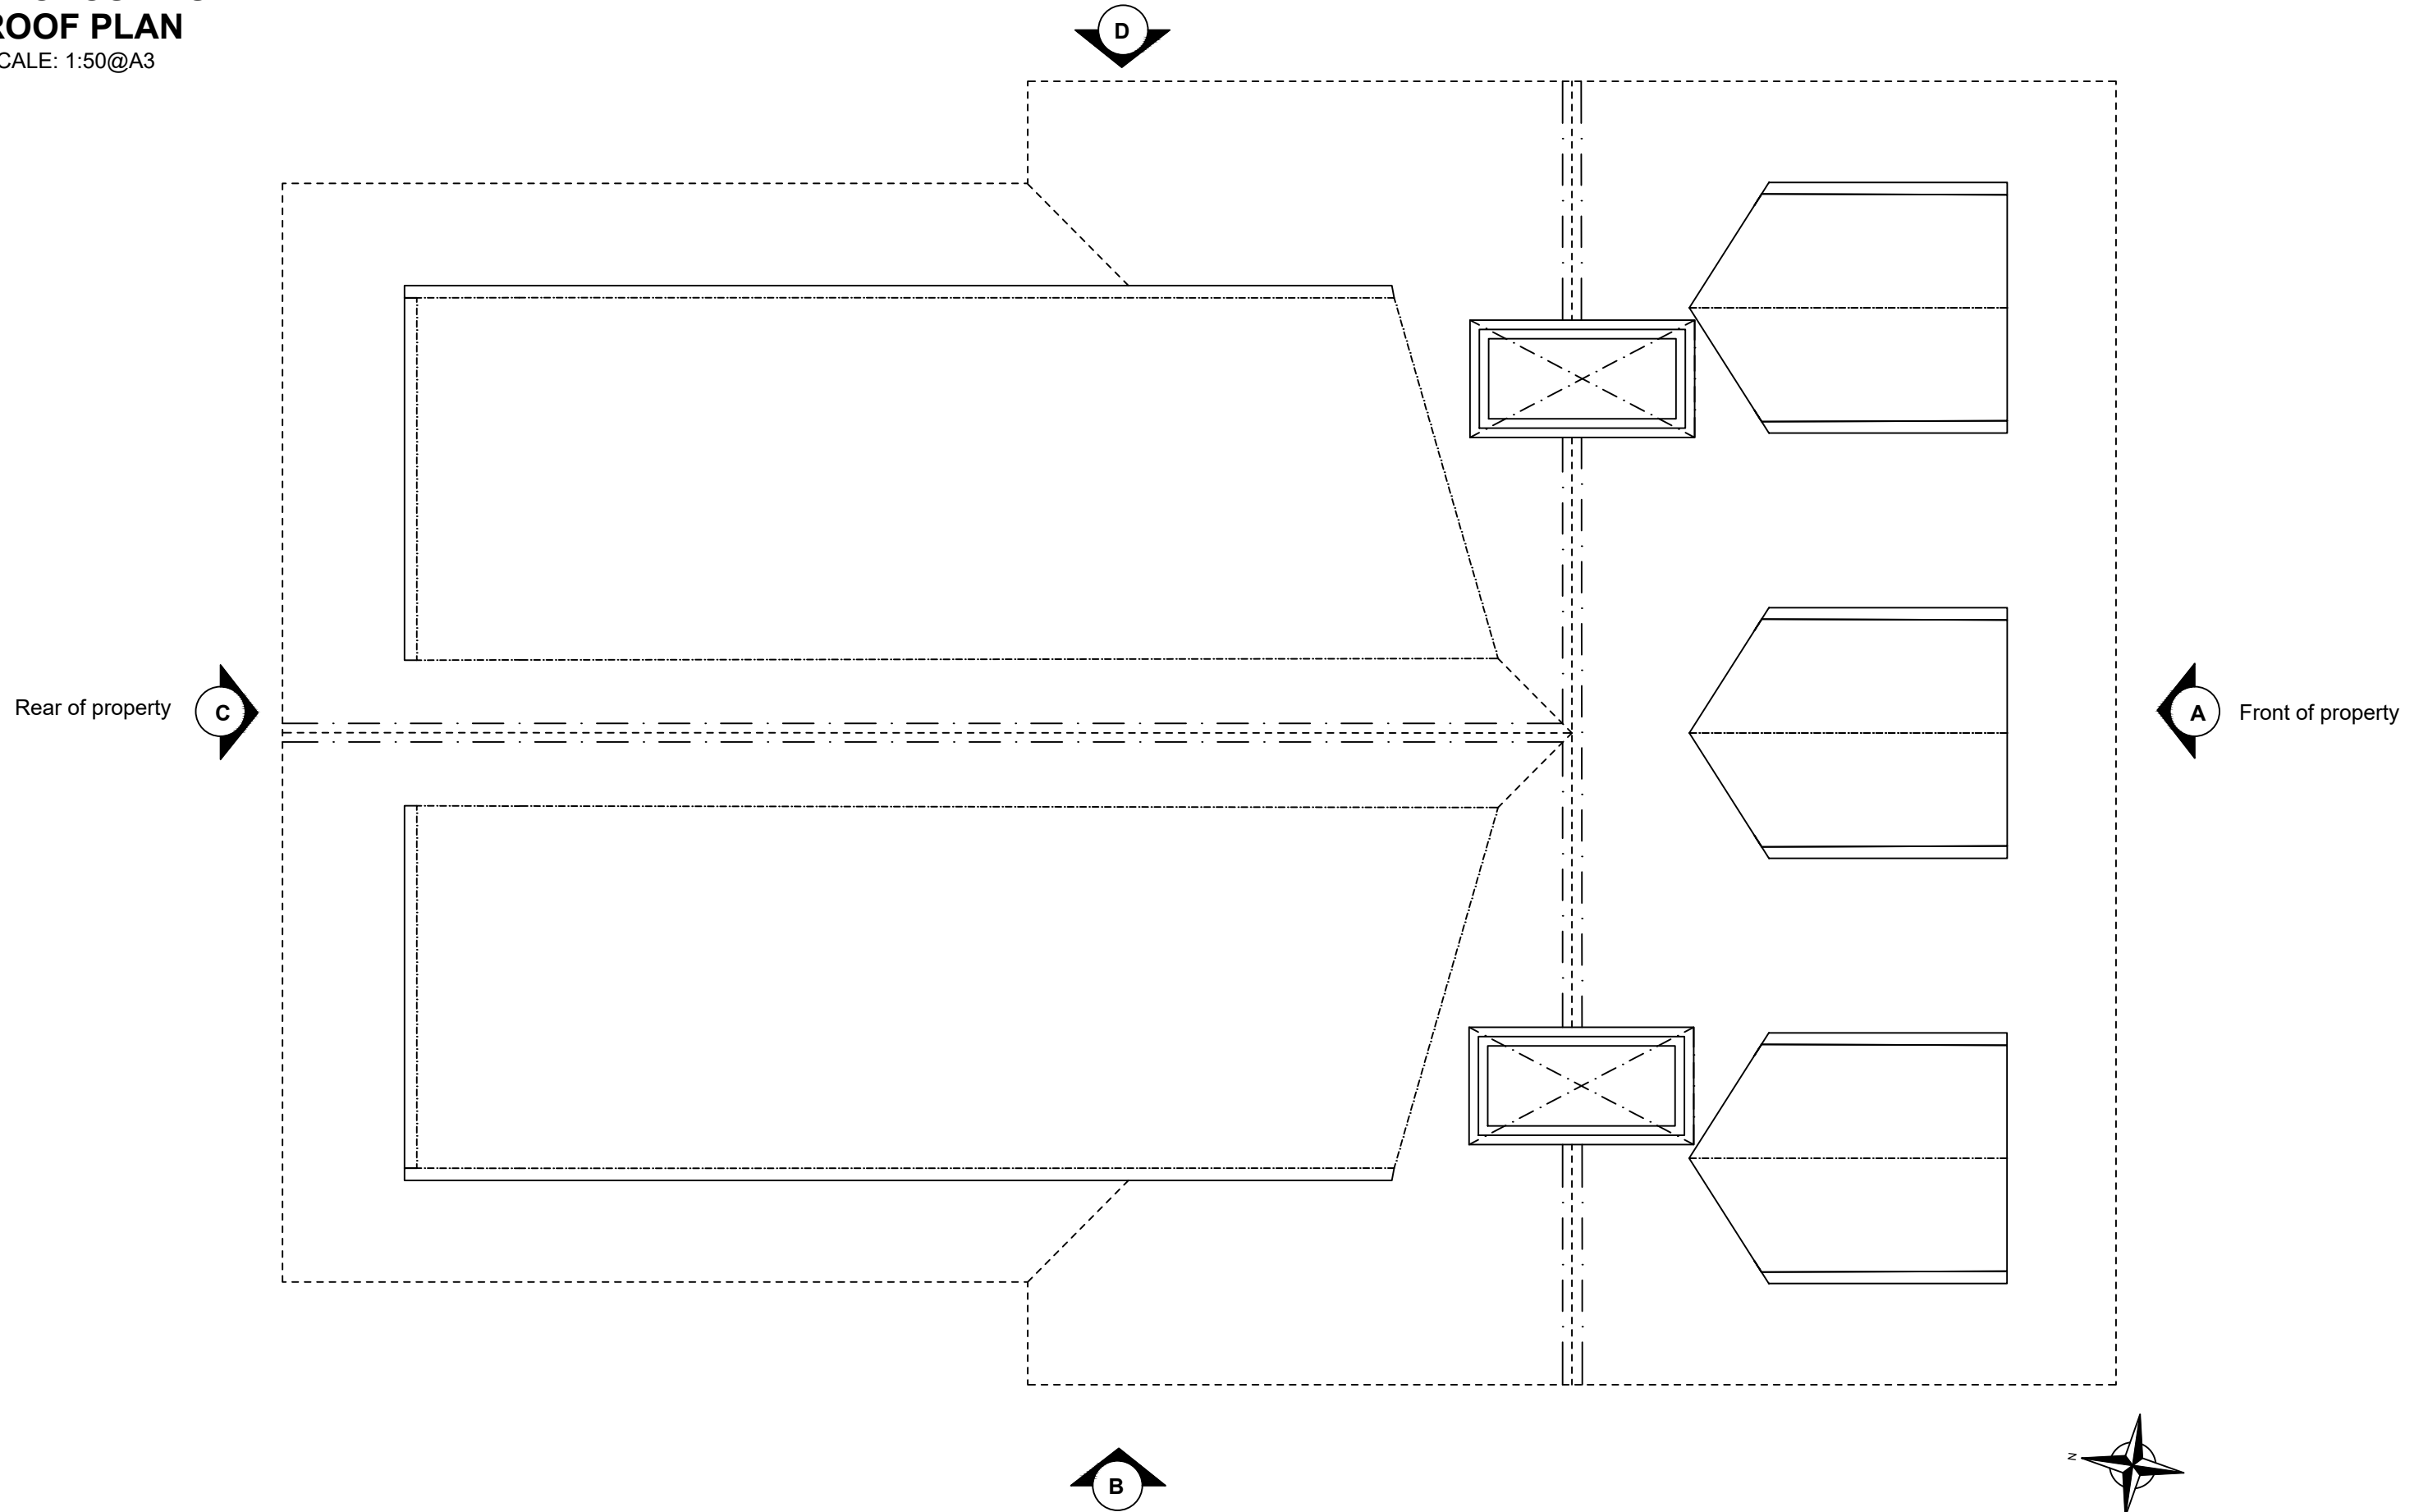

**PROPOSED SITE  
ROOF PLAN**

SCALE: 1:50@A3

Client :  
Mr Tim Kenyon

Title:  
Proposed Roof

Date:  
05/05/2022

Drawn by:  
GP

Revision:  
i

All photos and visuals are for illustrative use only and do not necessarily reflect the exact specification to be supplied. Any designs will require prototyping. Exact Manufacture Details are subject to change. This drawing and all design intent within remains the property of rareleaf events, and must not be copied or shown to any third parties without written permission. © Copyright rareleaf-events

Drawing Ref:  
FL.0003 / 09

[www.rareleaf-events.co.uk](http://www.rareleaf-events.co.uk)